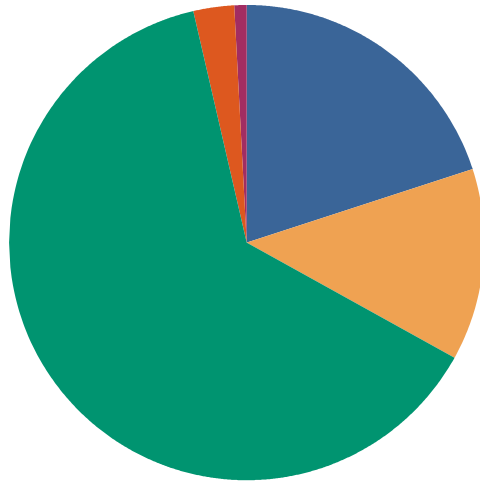

Percentage of Login Failures by User Name Summary Report

	20.0%
joeq	13.0%
karin	63.5%
melissa	2.6%
mike	0.9%
Total:	100.0%

Login Failure Detail

Date and Time	EventID	User Name	Reason
6/14/2007 1:42:48PM	537		An error occurred during logon
6/14/2007 1:43:21PM	537		An error occurred during logon
6/14/2007 1:50:55PM	537		An error occurred during logon
6/14/2007 1:57:38PM	537		An error occurred during logon
6/14/2007 1:57:40PM	537		An error occurred during logon
6/14/2007 1:57:40PM	537		An error occurred during logon
6/14/2007 1:57:48PM	537		An error occurred during logon
6/14/2007 1:57:48PM	537		An error occurred during logon
6/14/2007 2:04:34PM	537		An error occurred during logon
6/14/2007 2:04:36PM	537		An error occurred during logon
6/14/2007 2:04:36PM	537		An error occurred during logon
6/14/2007 2:04:36PM	537		An error occurred during logon
6/14/2007 2:04:37PM	537		An error occurred during logon
6/14/2007 2:05:01PM	537		An error occurred during logon
6/14/2007 2:06:21PM	537		An error occurred during logon
6/15/2007 7:24:35AM	537		An error occurred during logon
6/15/2007 7:24:36AM	537		An error occurred during logon
6/15/2007 7:35:40AM	537		An error occurred during logon
6/15/2007 7:35:40AM	537		An error occurred during logon
6/15/2007 7:42:16AM	537		An error occurred during logon
6/15/2007 7:42:16AM	537		An error occurred during logon
6/15/2007 7:49:06AM	537		An error occurred during logon
6/15/2007 7:49:07AM	537		An error occurred during logon