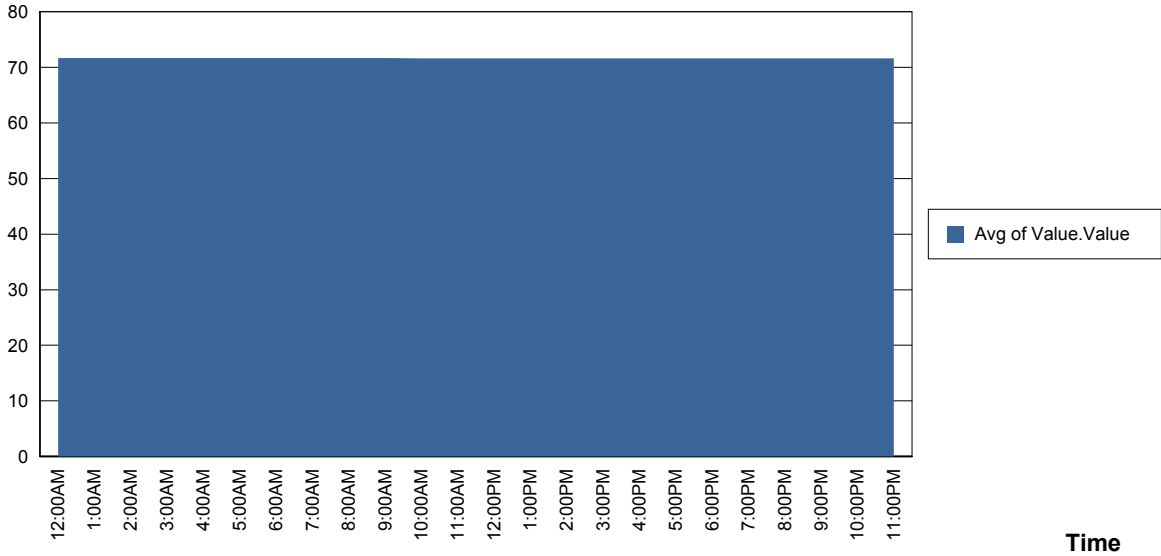

Performance Counter Report by Selection