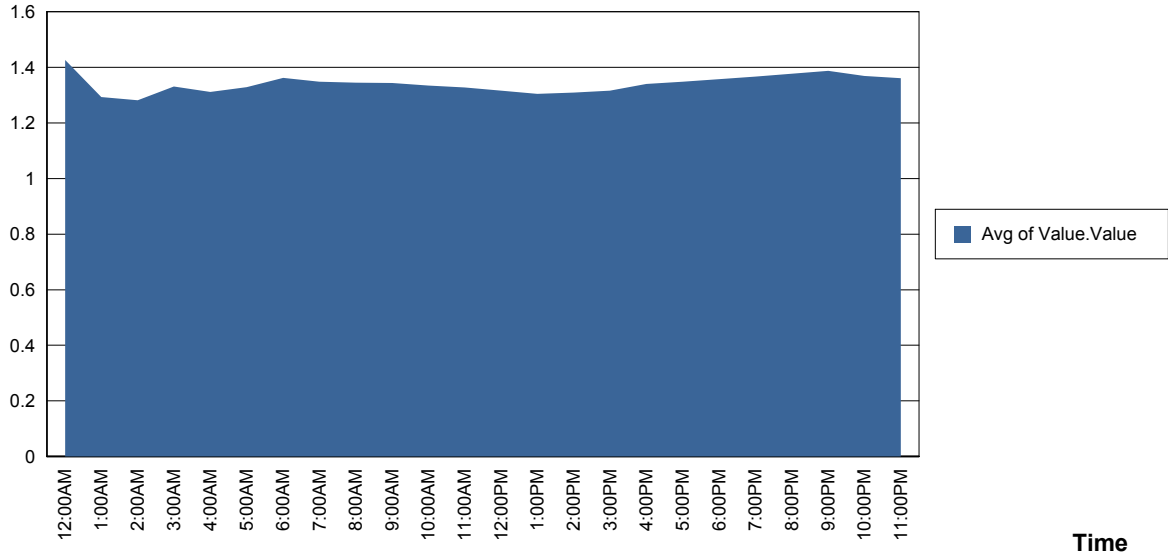

Performance Counter Report by Selection