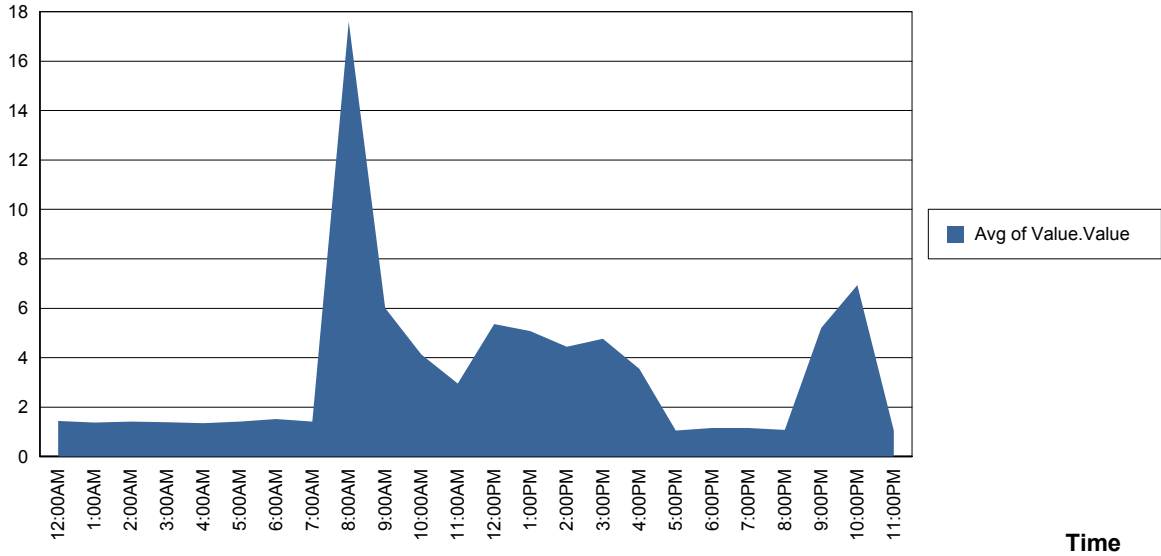

Performance Counter Report by Selection