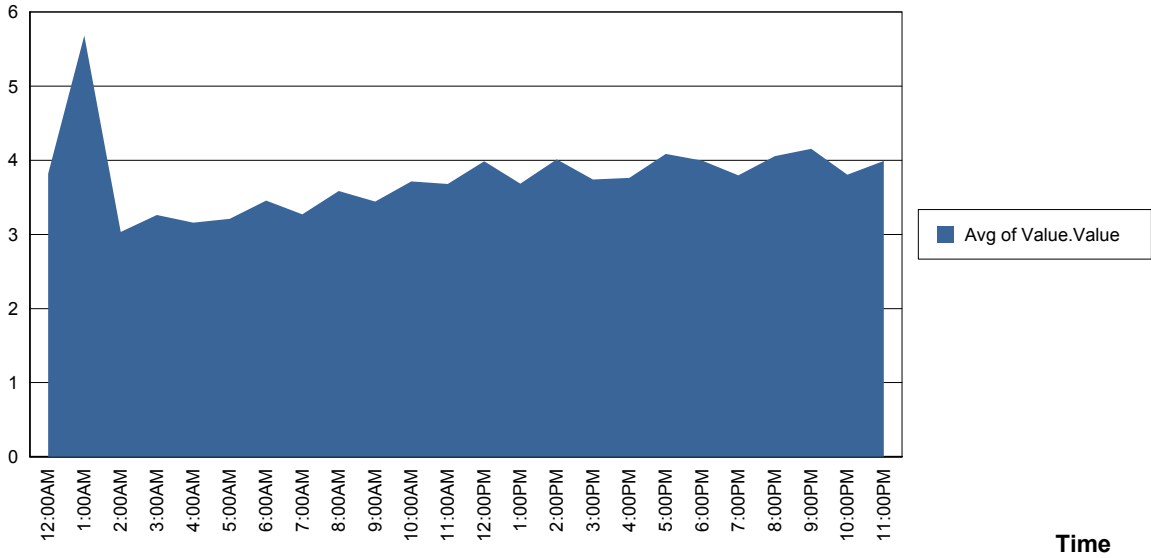

### Performance Counter Report by Selection

0  
SATURN

SAURON

Performance Counter Report by Selection

1  
SATURN

Monday, January 22, 2007

% Free Space  
\_Total  
SATURN