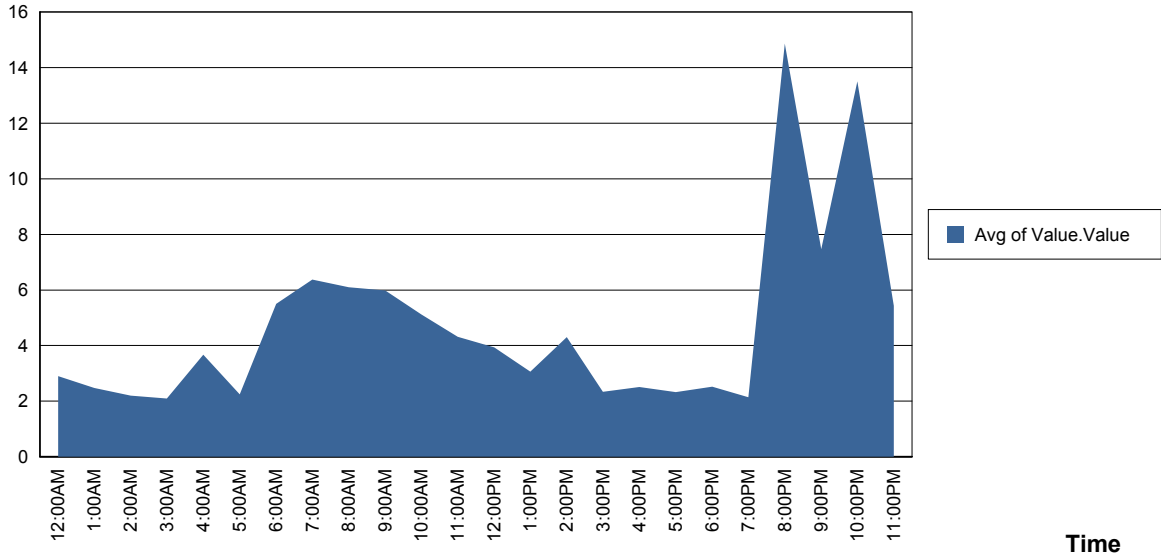

Performance Counter Report by Selection

0
SAURON

SAURON