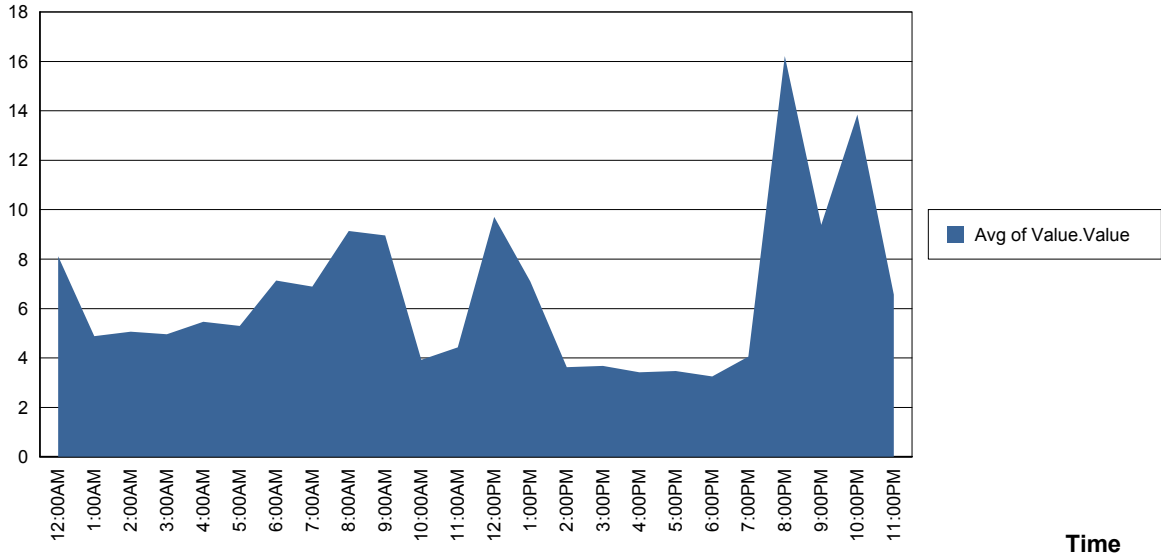

Performance Counter Report by Selection

0
SAURON

SAURON