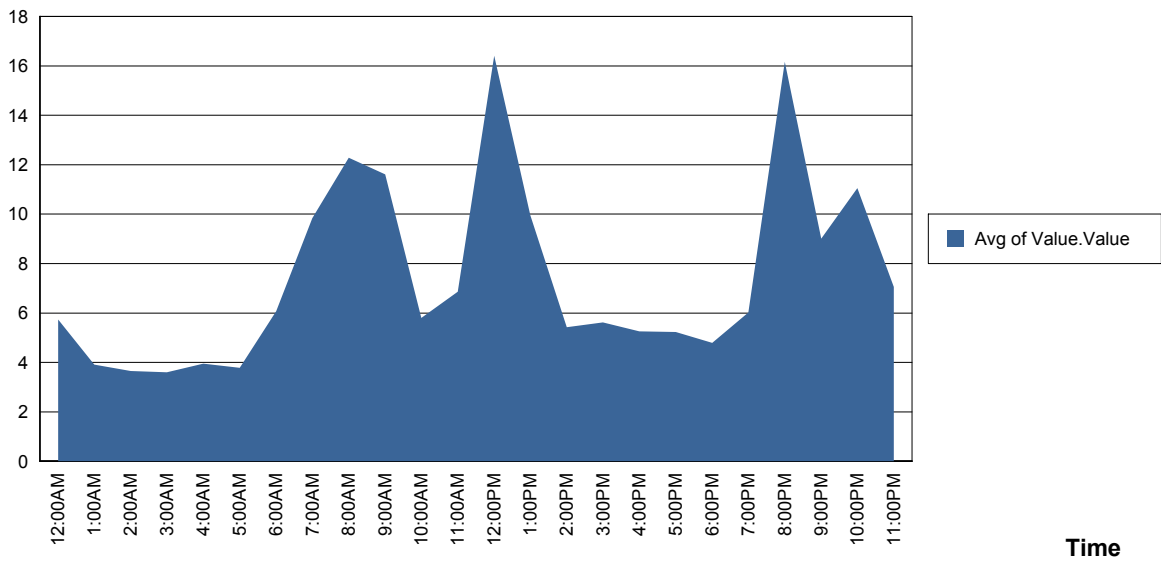

% Processor Time _Total SAURON