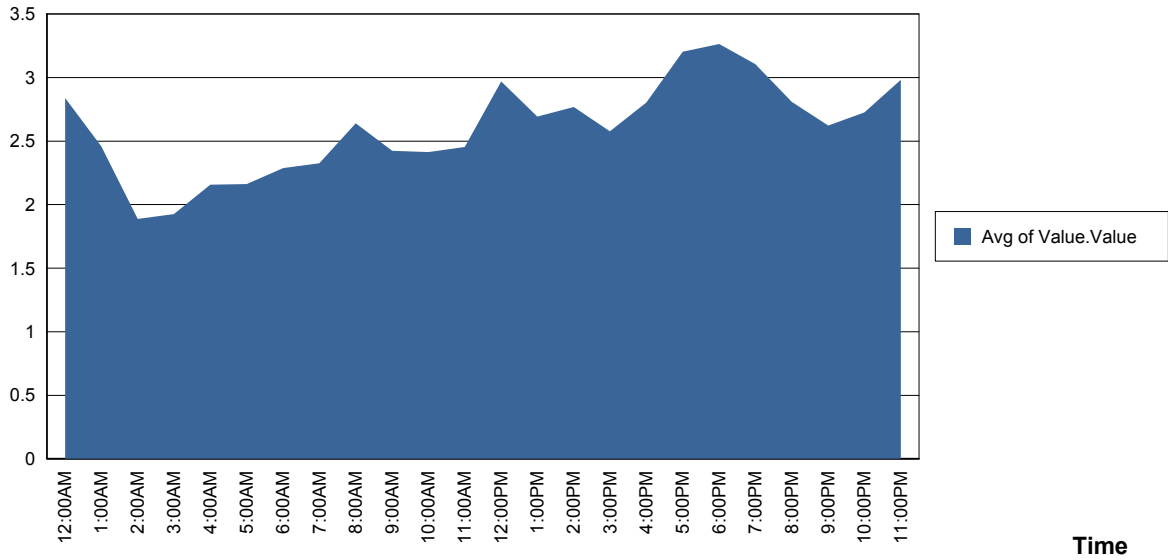

### Performance Counter Report by Selection

0  
SAURON

SAURON

Performance Counter Report by Selection

1  
SATURN

Sunday, January 21, 2007  
% Free Space  
\_Total  
SATURN