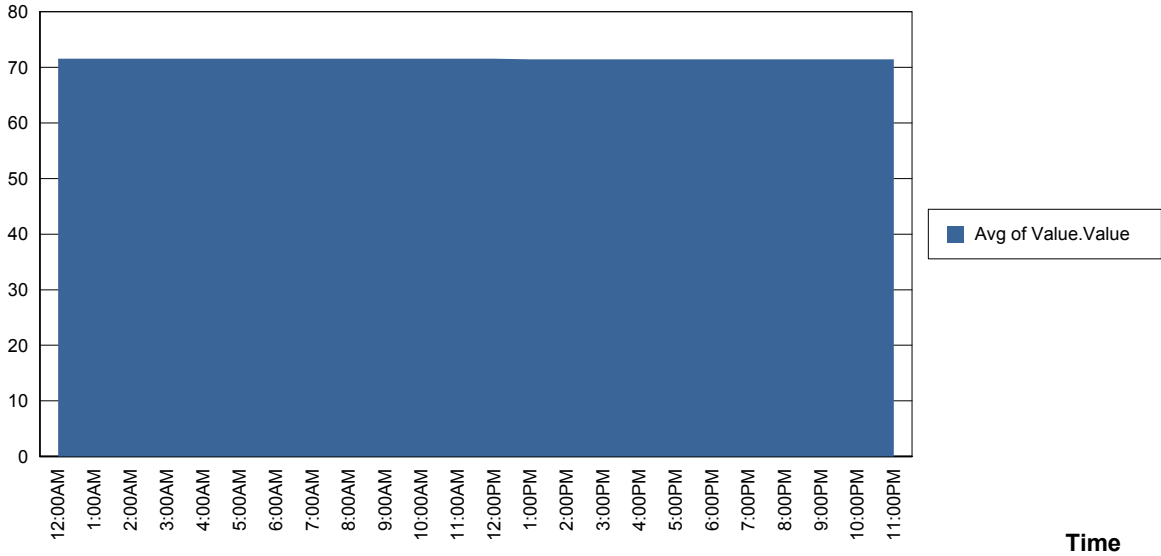

Performance Counter Report by Selection