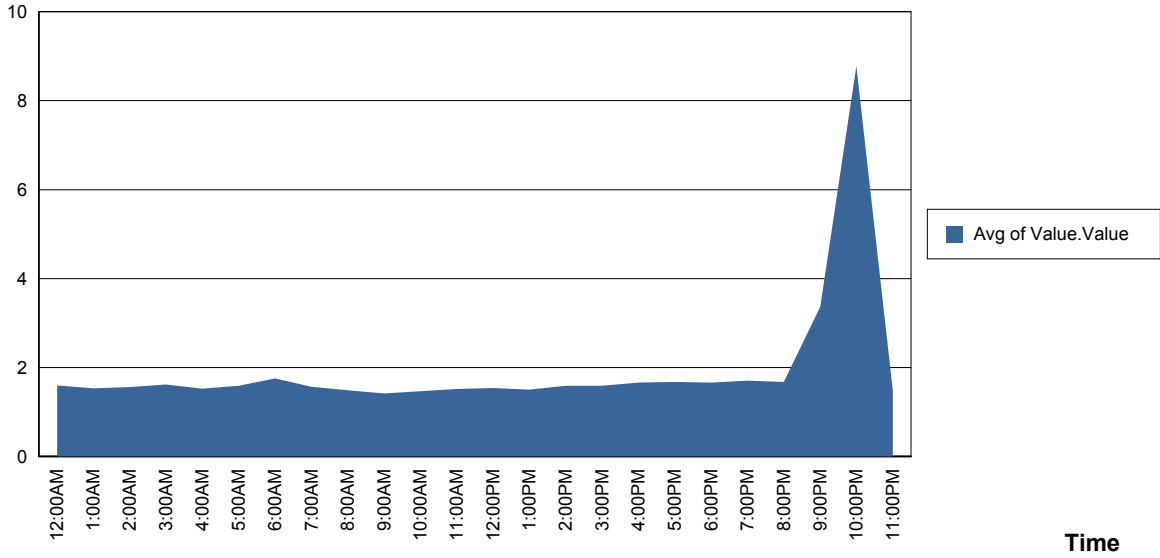

Performance Counter Report by Selection

1
SATURN