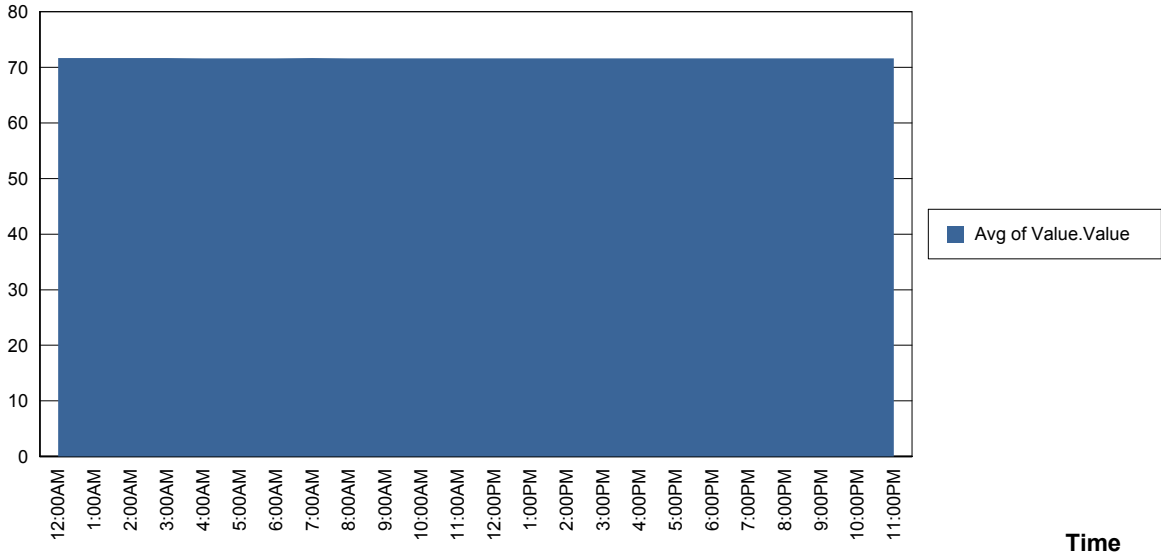

Performance Counter Report by Selection