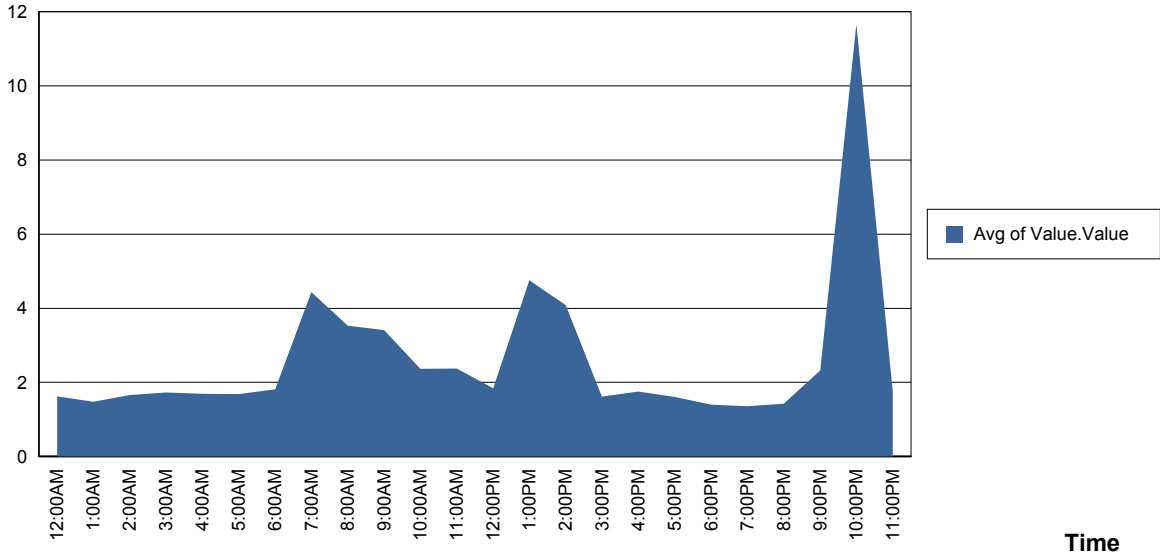

### Performance Counter Report by Selection

0  
SAURON

SAURON

Performance Counter Report by Selection

1  
SATURN

Tuesday, January 23, 2007  
% Free Space  
\_Total  
SATURN