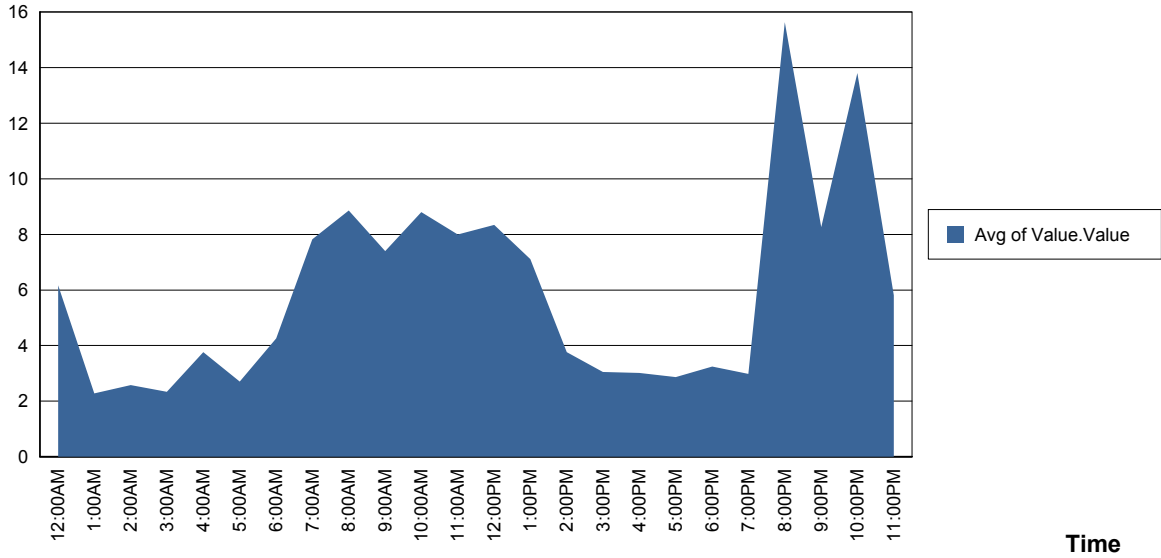

Performance Counter Report by Selection

0
SAURON

SAURON