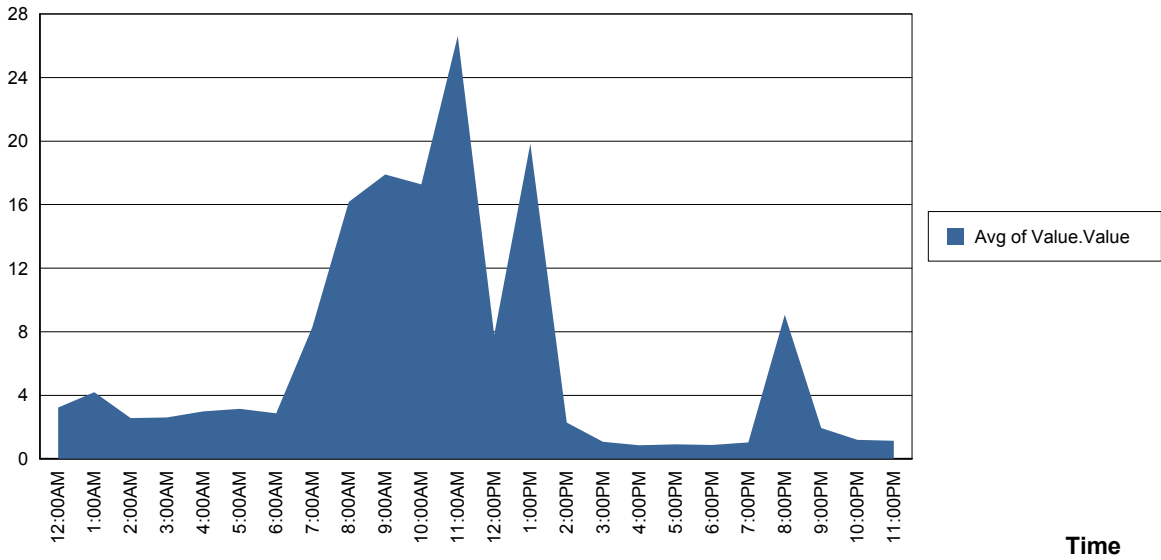

### Performance Counter Report by Selection

0  
SAURON

SAURON

Performance Counter Report by Selection

1  
SATURN

Friday, January 26, 2007  
% Free Space  
\_Total  
SATURN