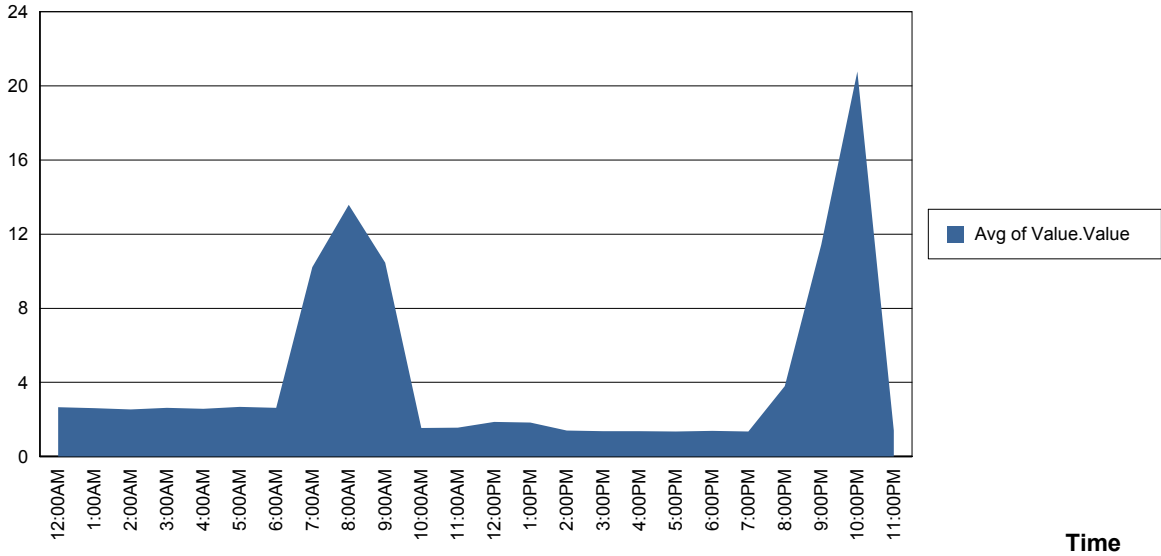

Performance Counter Report by Selection