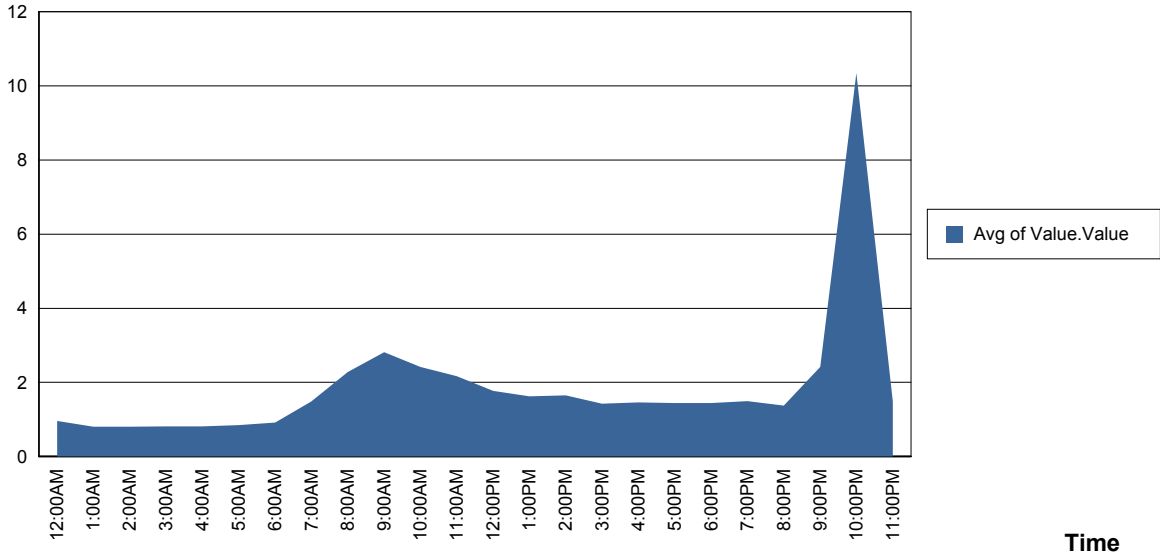

Performance Counter Report by Selection