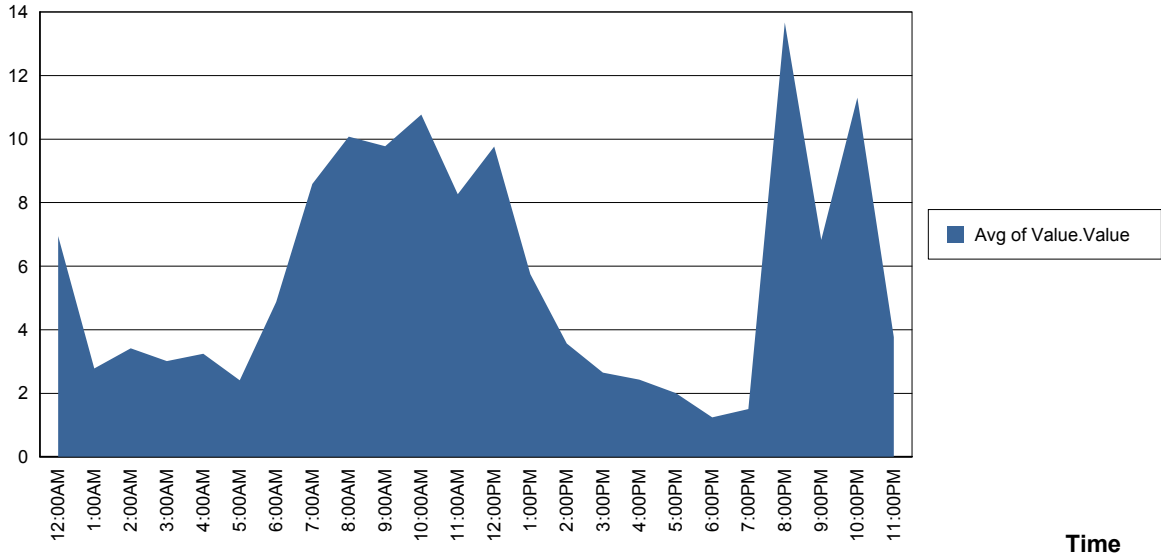

Performance Counter Report by Selection

0
SAURON

SAURON