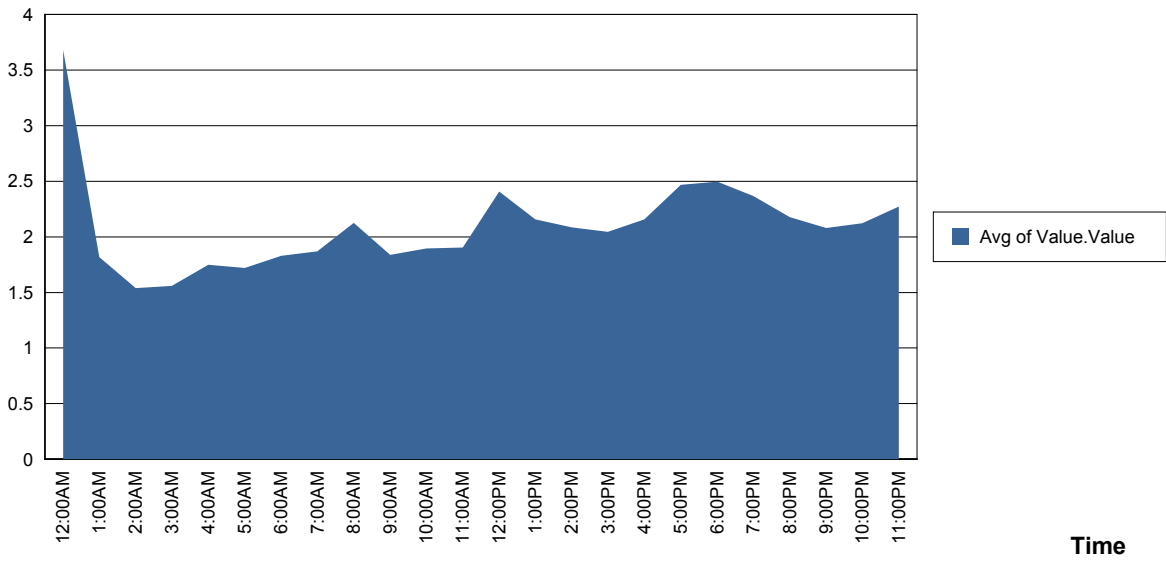

% Processor Time _Total SAURON