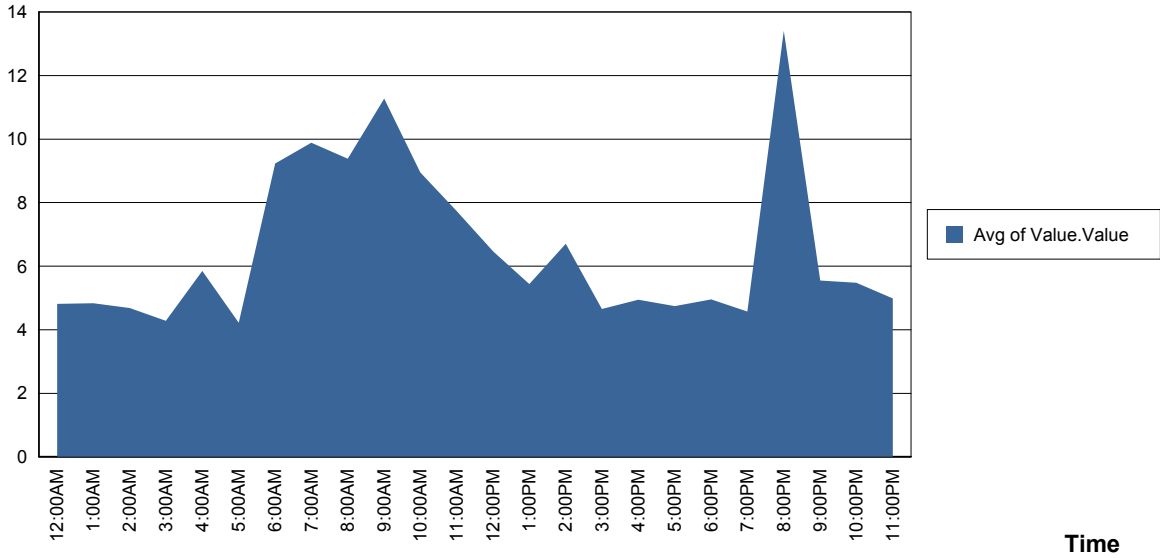

### Performance Counter Report by Selection

0  
SAURON

SAURON

Performance Counter Report by Selection

1  
SATURN

Tuesday, January 23, 2007  
% Free Space  
\_Total  
SATURN