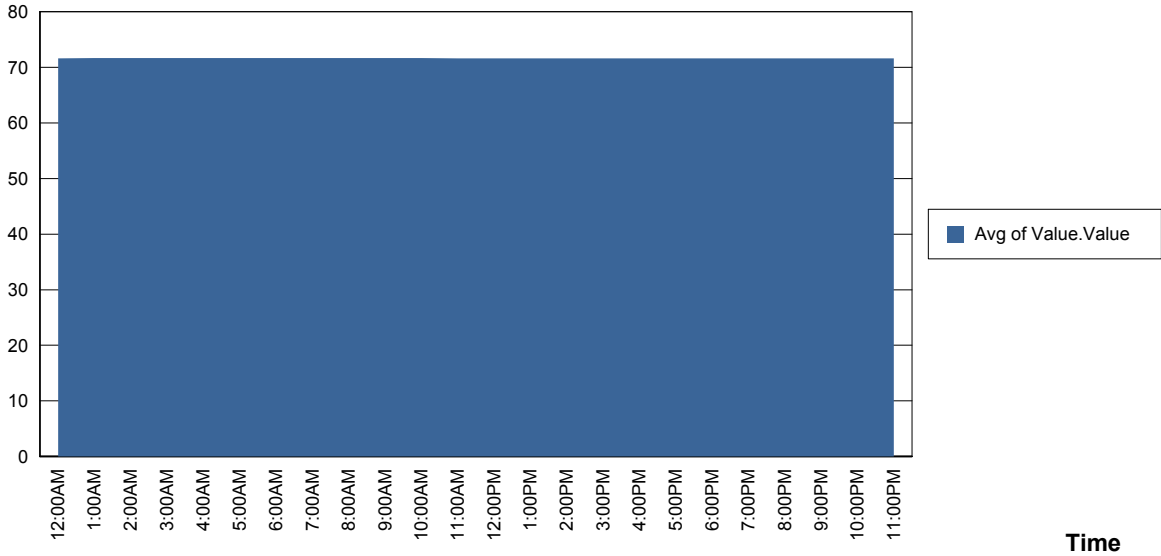

Performance Counter Report by Selection