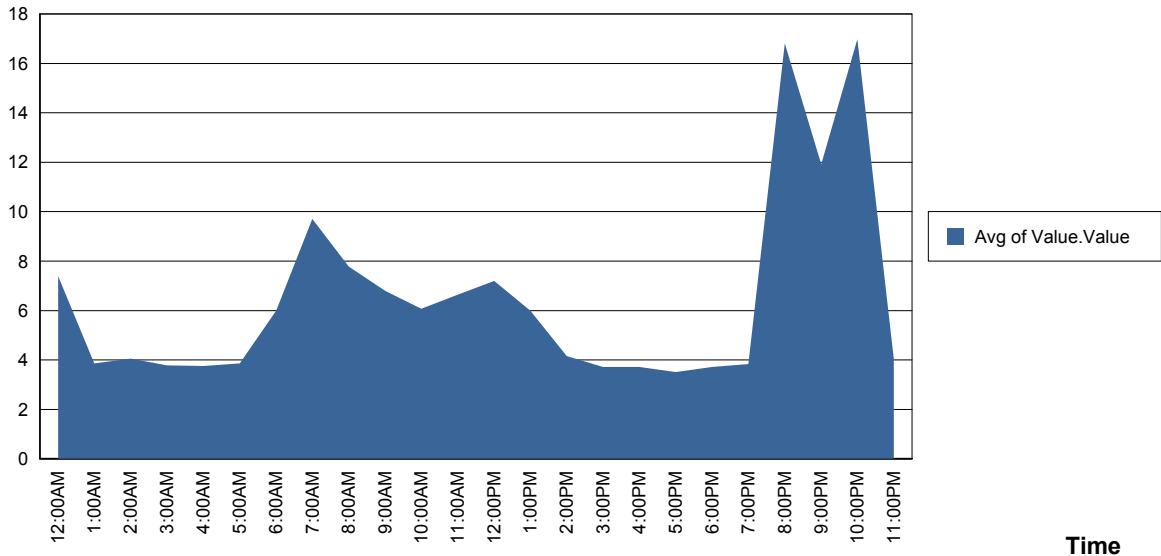

Performance Counter Report by Selection

0
SAURON

SAURON