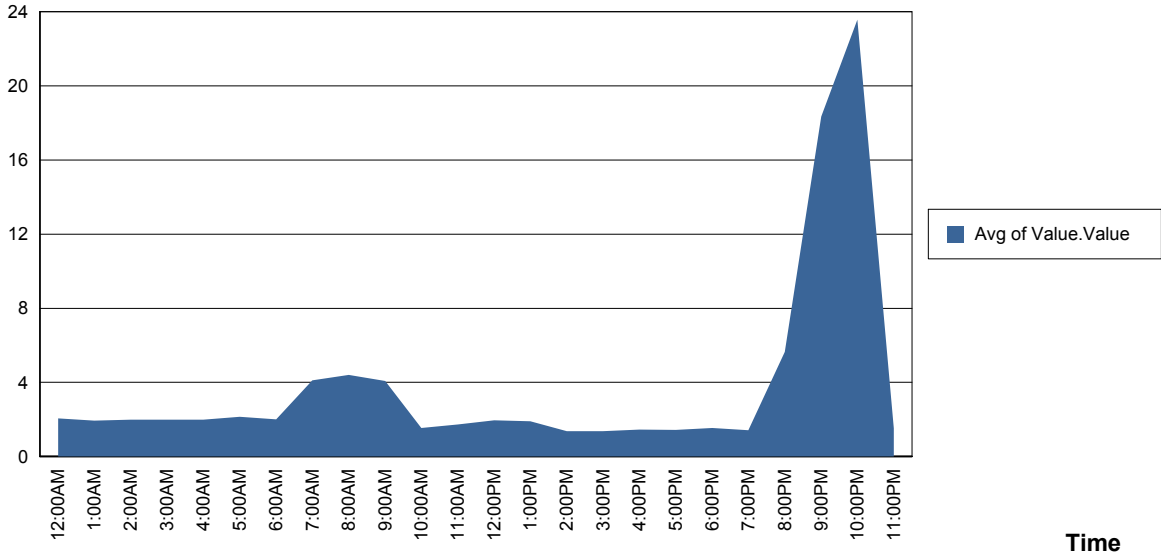

### Performance Counter Report by Selection

0  
SAURON

SAURON

Performance Counter Report by Selection

1  
SATURN

Thursday, January 18, 2007

% Free Space  
\_Total  
SATURN