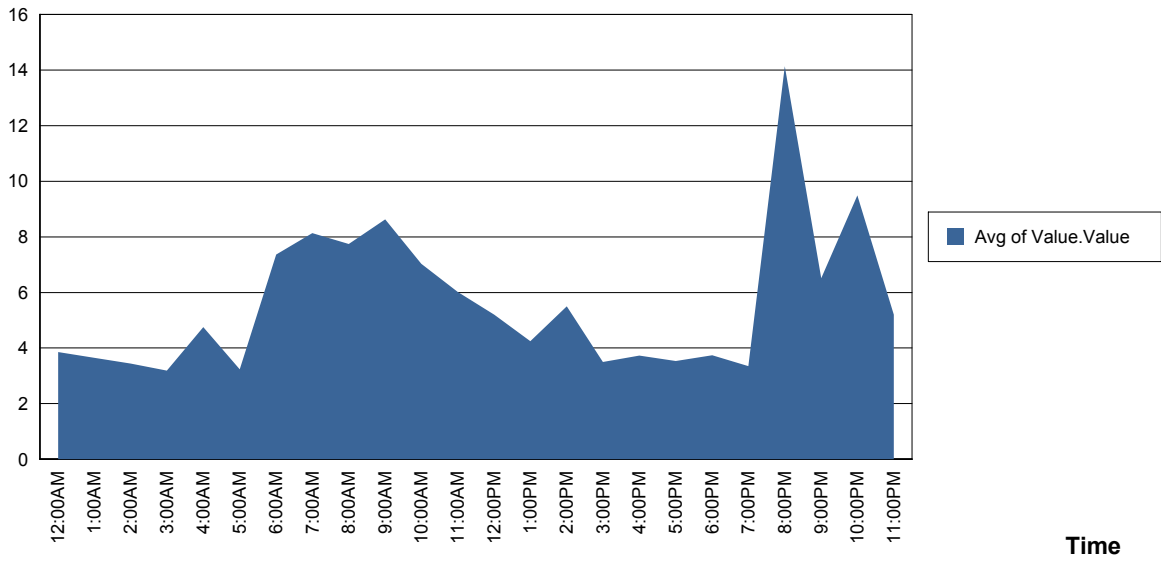

Performance Counter Report by Selection

SAURON