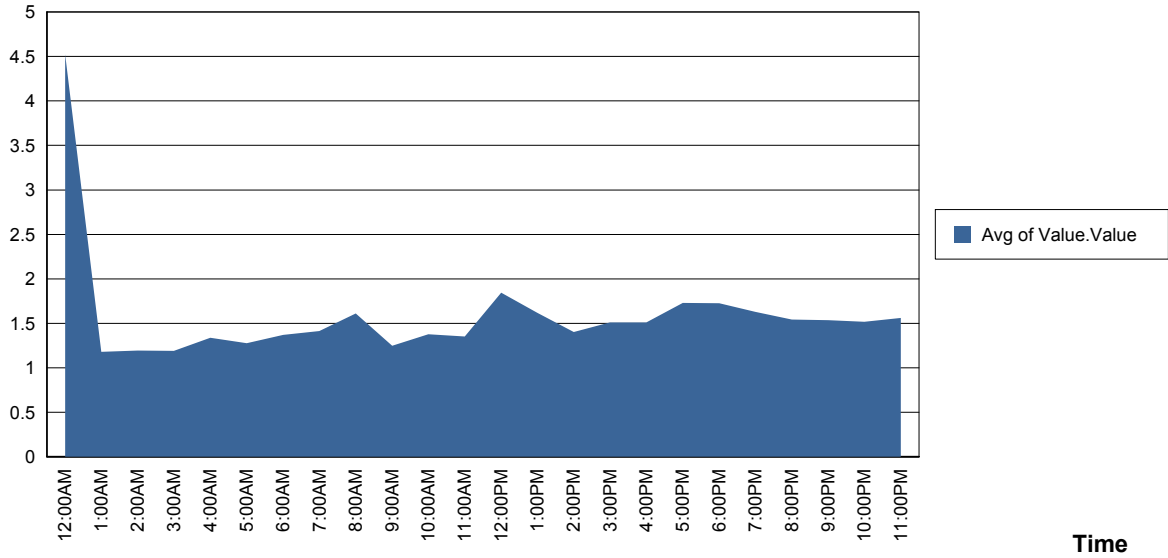

Performance Counter Report by Selection

0
SAURON

SAURON