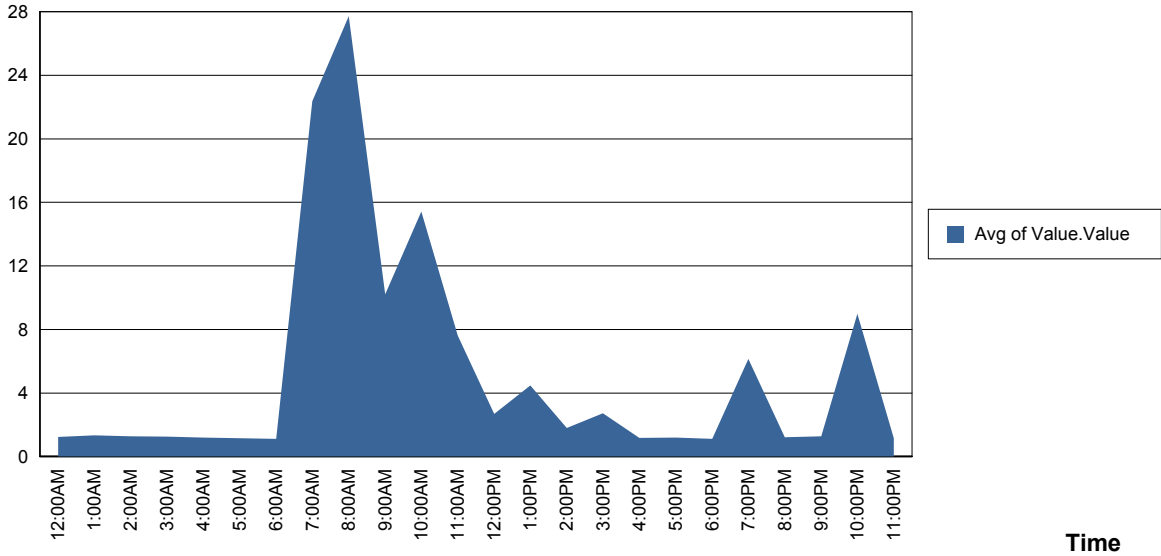

### Performance Counter Report by Selection

0  
SAURON

SAURON

Performance Counter Report by Selection

1  
SATURN

Friday, January 26, 2007  
% Free Space  
\_Total  
SATURN