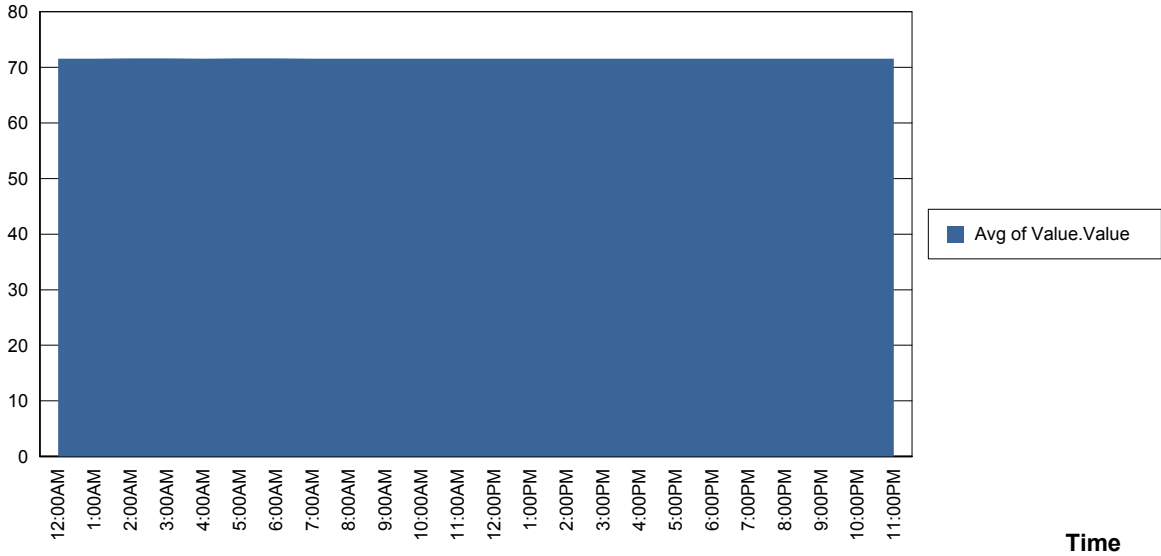

Performance Counter Report by Selection

% Processor Time
_Total
SAURON