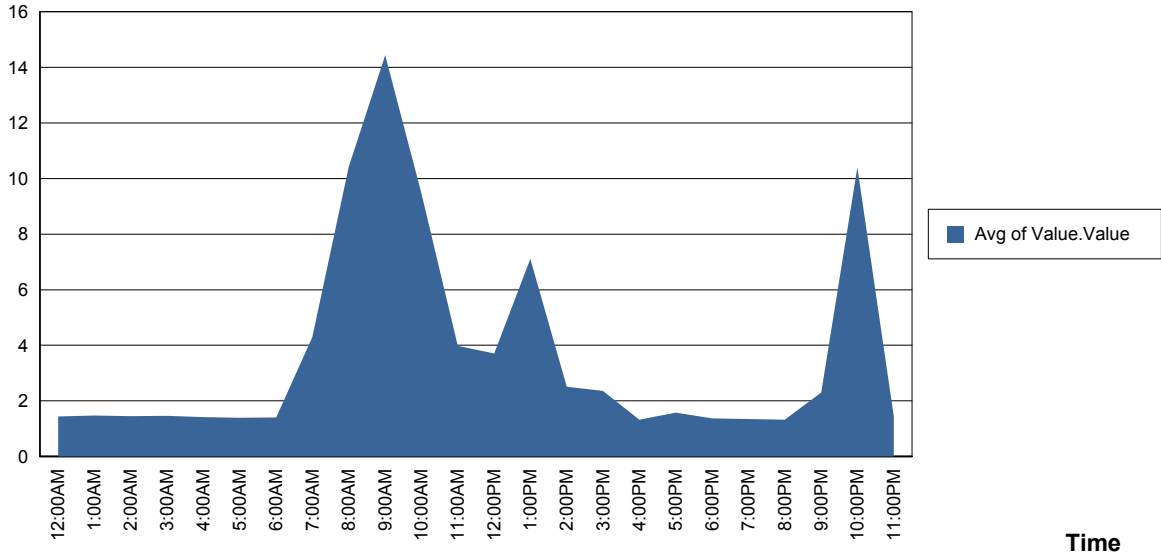

Performance Counter Report by Selection