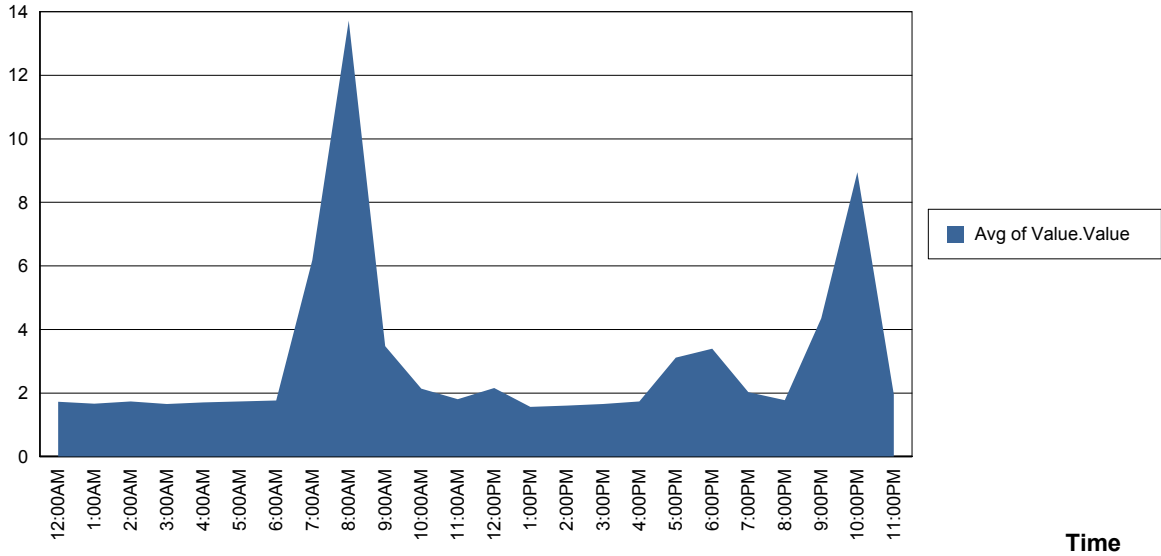

### Performance Counter Report by Selection

0  
SAURON

SAURON

Performance Counter Report by Selection

1  
SATURN

Wednesday, January 17, 2007

% Free Space  
\_Total  
SATURN