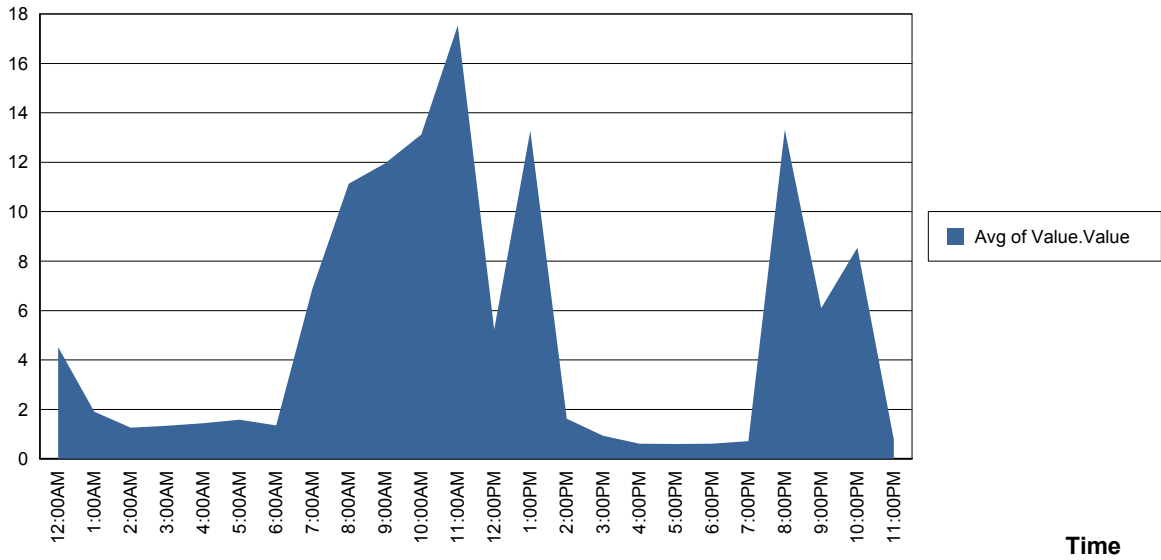

Performance Counter Report by Selection

0
SAURON

SAURON