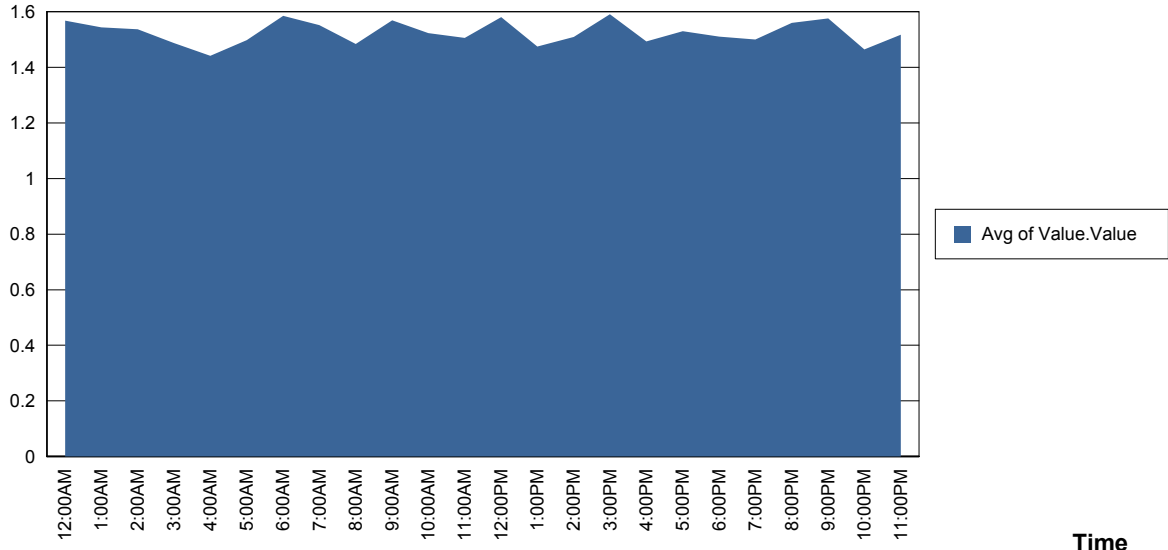

### Performance Counter Report by Selection

0  
SAURON

SAURON

Performance Counter Report by Selection

1  
SATURN

Sunday, January 21, 2007  
% Free Space  
\_Total  
SATURN