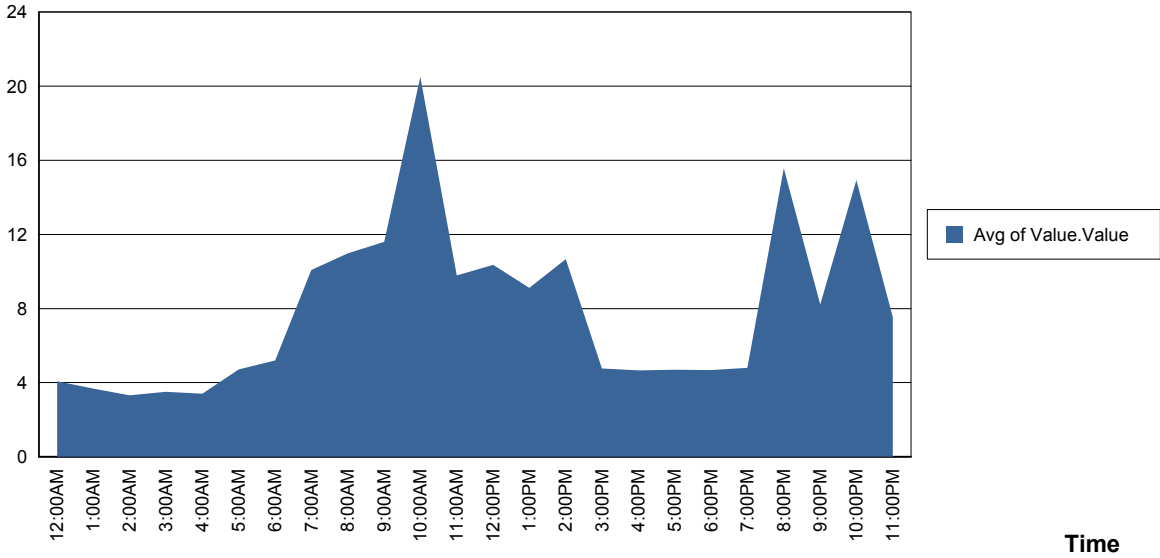

Performance Counter Report by Selection

0
SAURON

SAURON