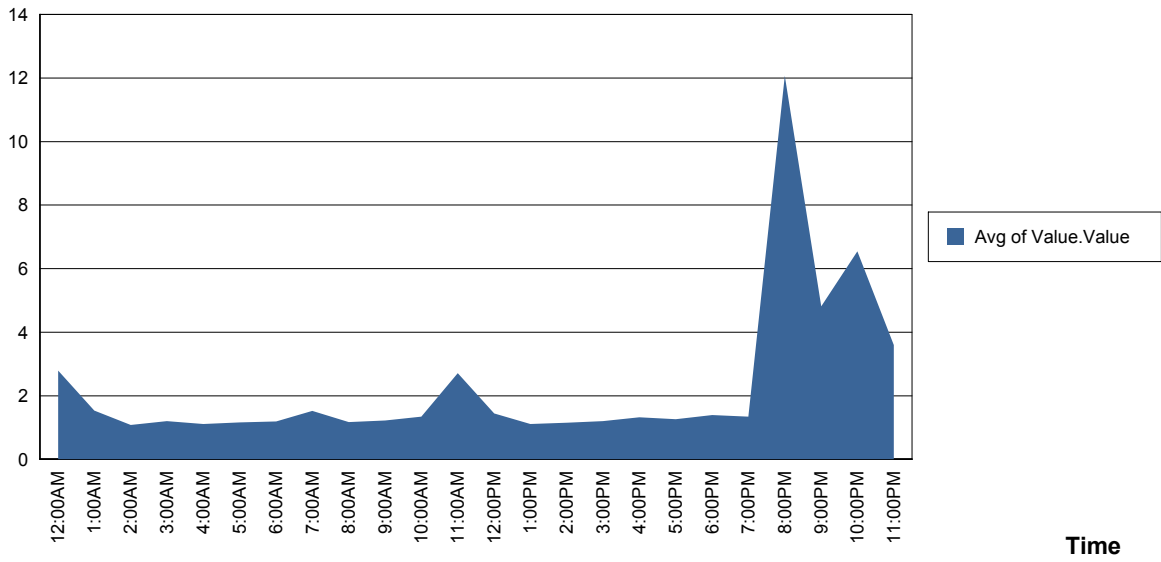

% Processor Time _Total SAURON