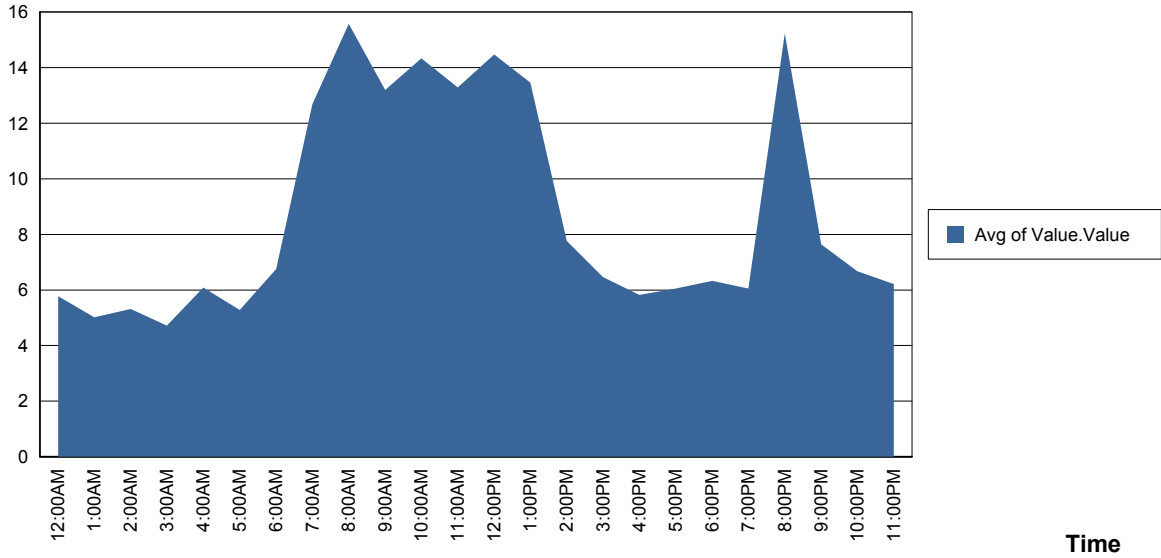

Wednesday, January 24, 2007

% Free Space
_Total
SATURN