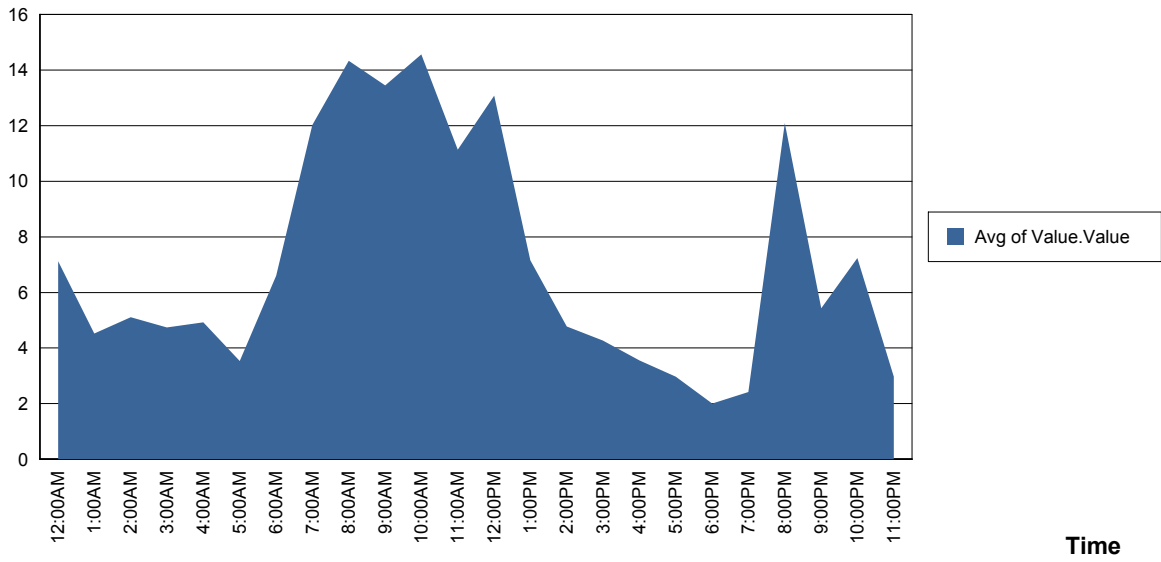

% Processor Time _Total SAURON