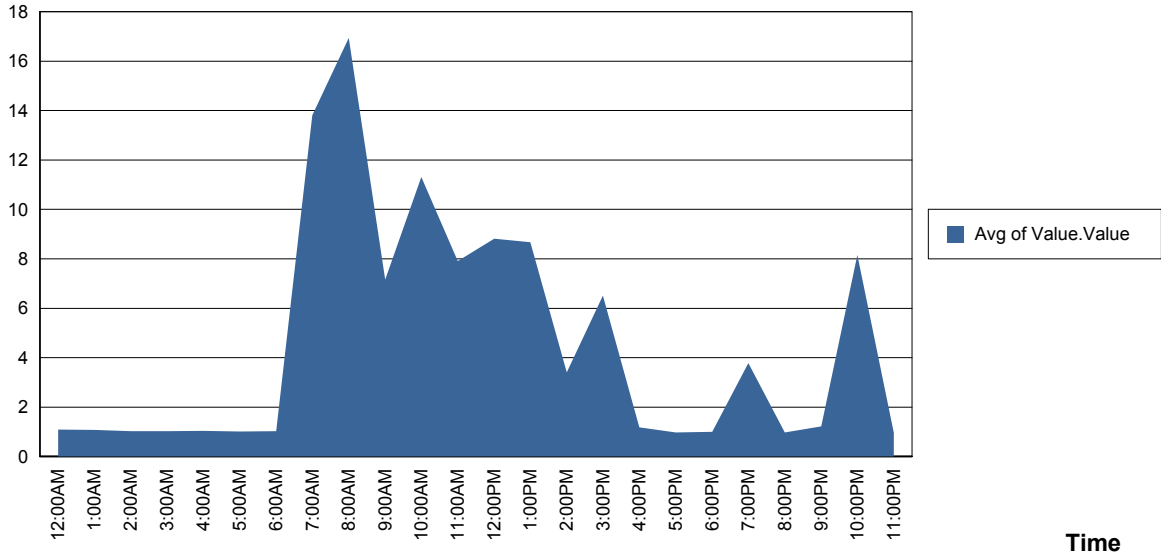

Performance Counter Report by Selection