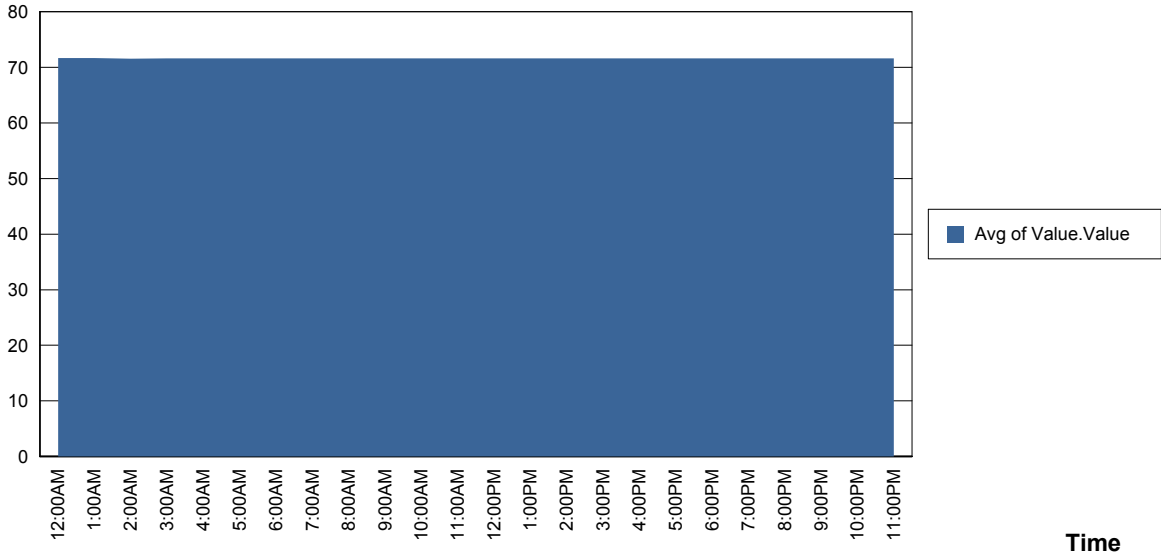

Performance Counter Report by Selection