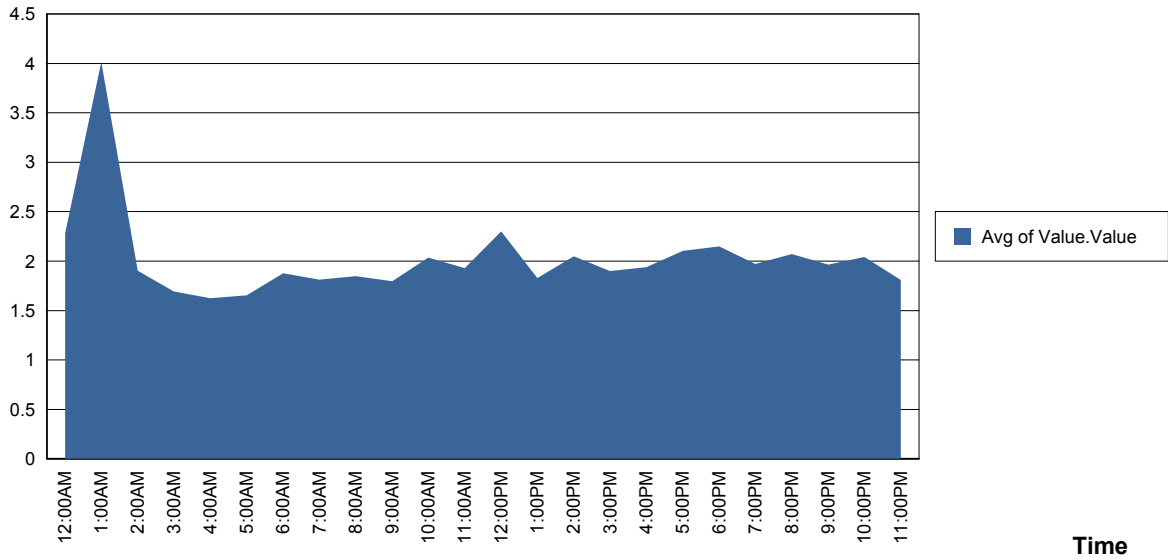

Performance Counter Report by Selection

0
SATURN

SAURON