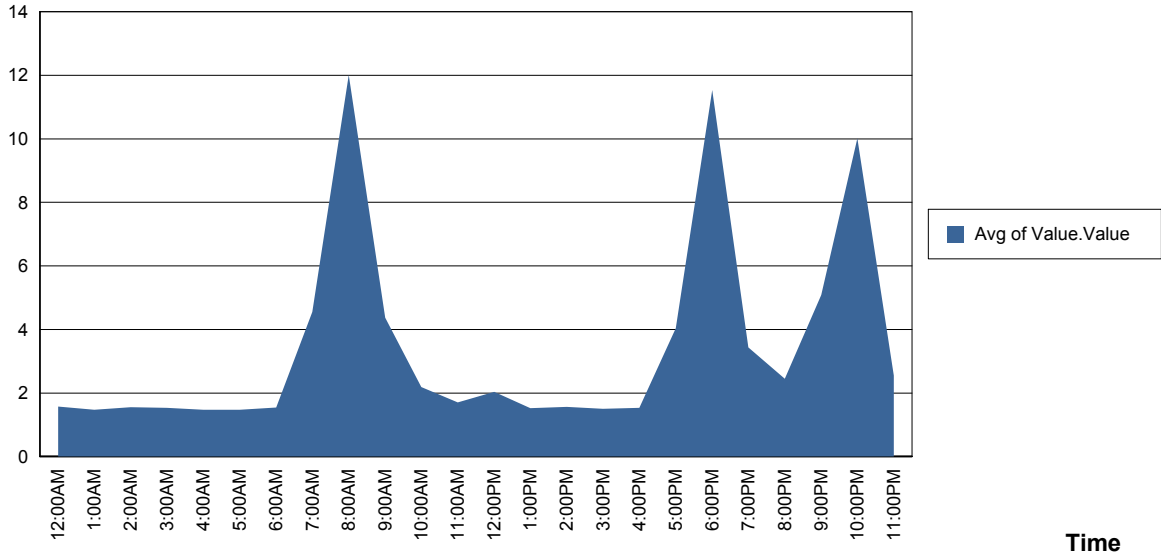

Performance Counter Report by Selection