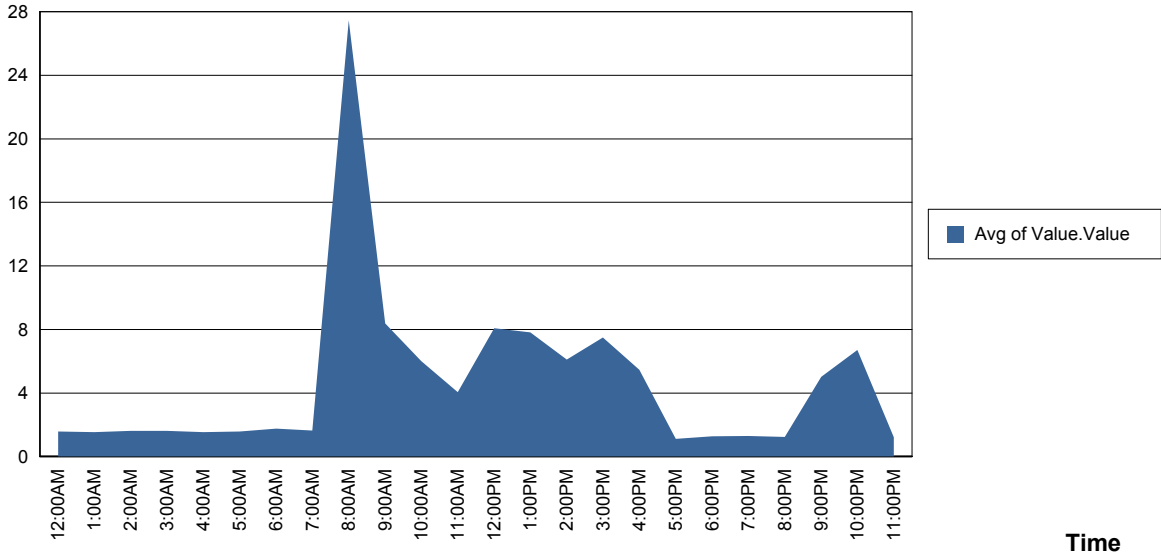

Performance Counter Report by Selection

1
SATURN