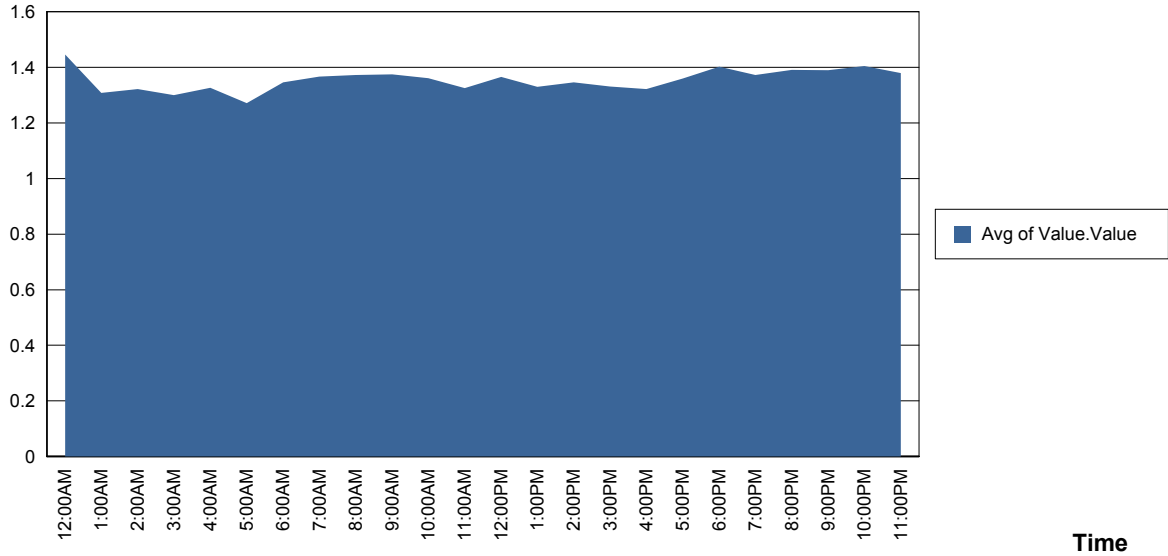

Performance Counter Report by Selection