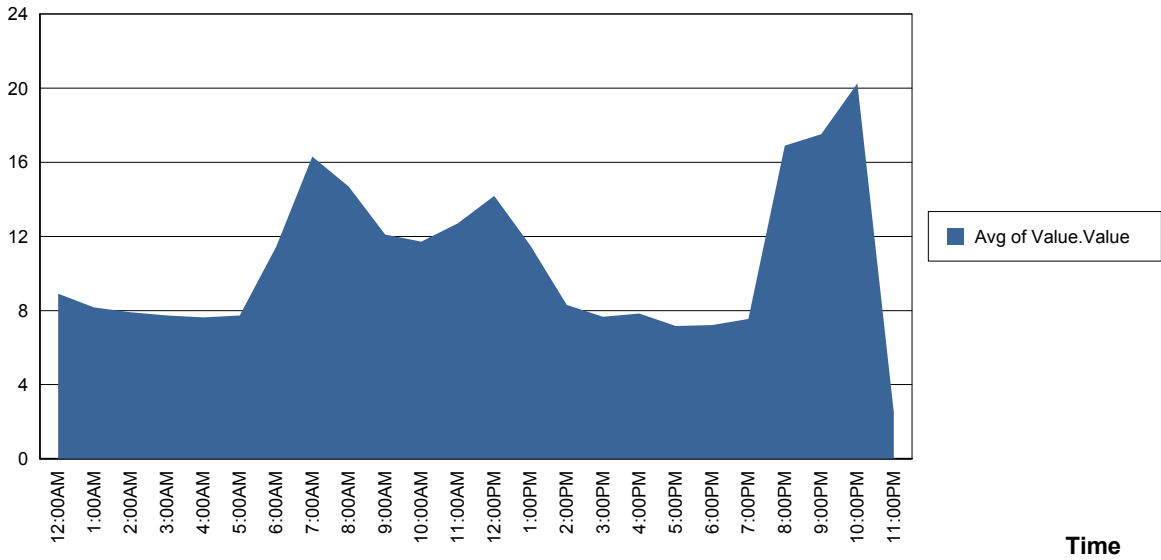

### Performance Counter Report by Selection

0  
SAURON

SAURON

Performance Counter Report by Selection

1  
SATURN

Thursday, January 18, 2007

% Free Space  
\_Total  
SATURN