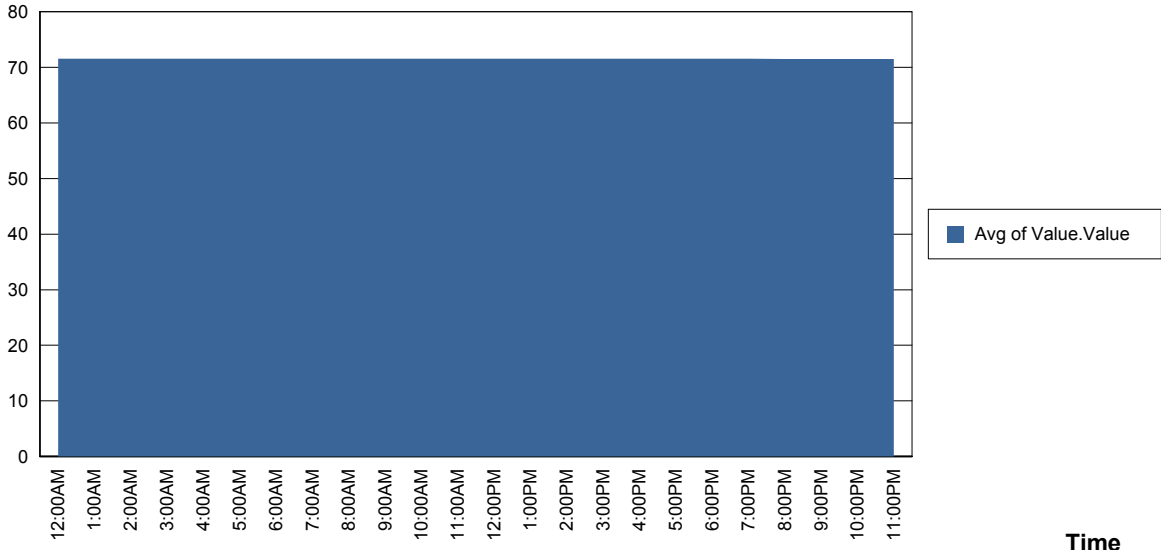

Performance Counter Report by Selection