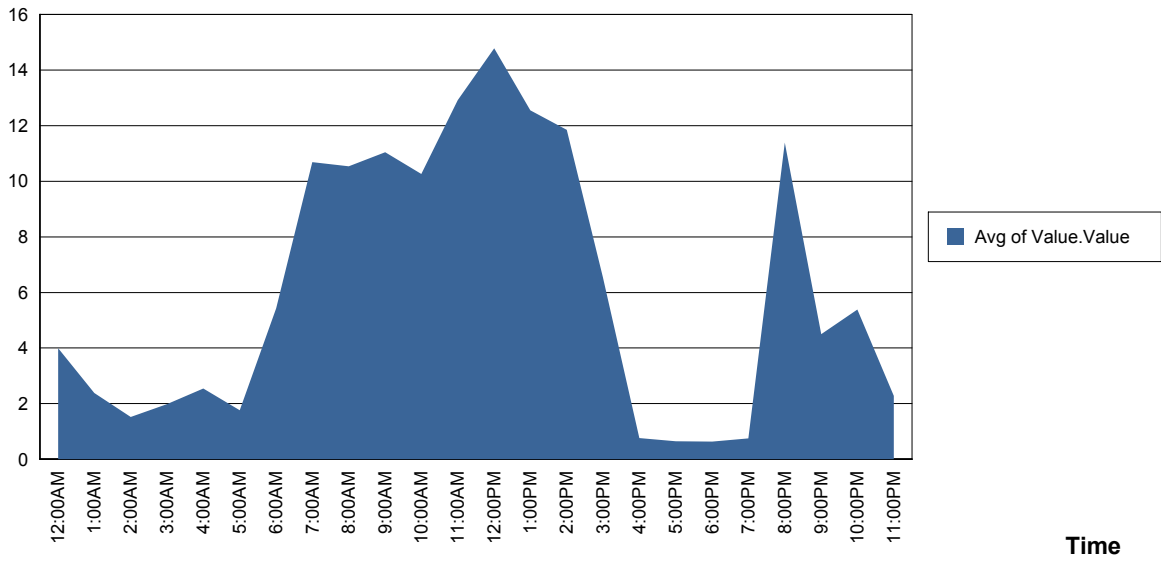

% Processor Time _Total SAURON