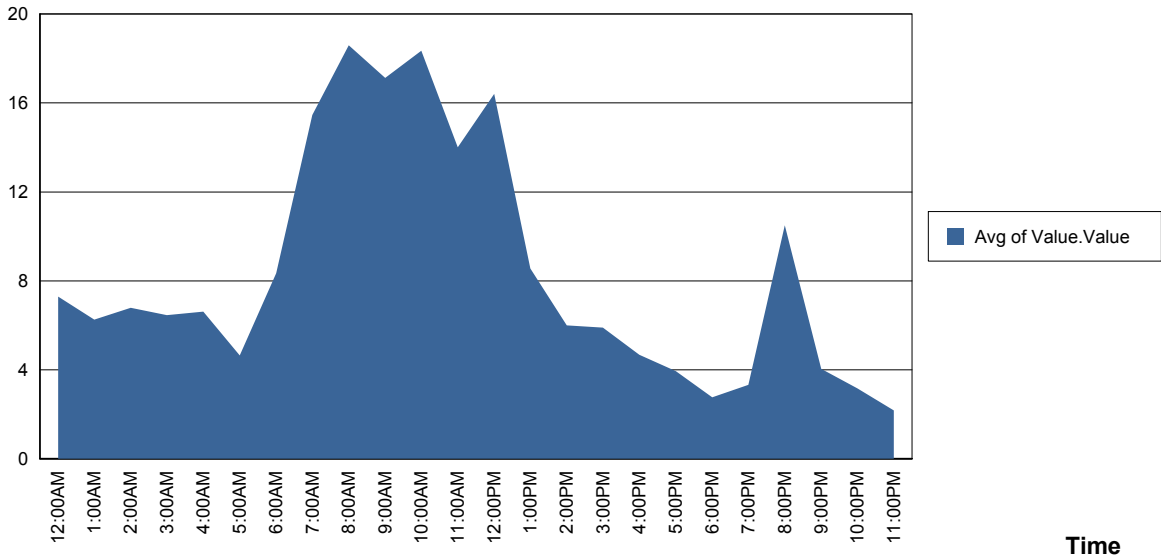

Thursday, January 25, 2007

% Free Space
_Total
SATURN