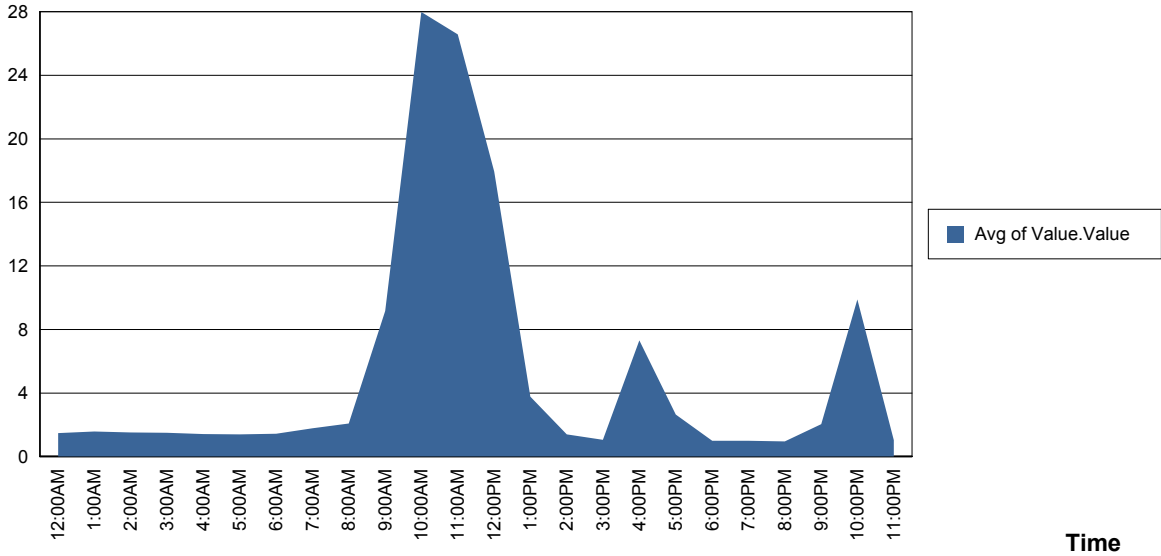

Performance Counter Report by Selection