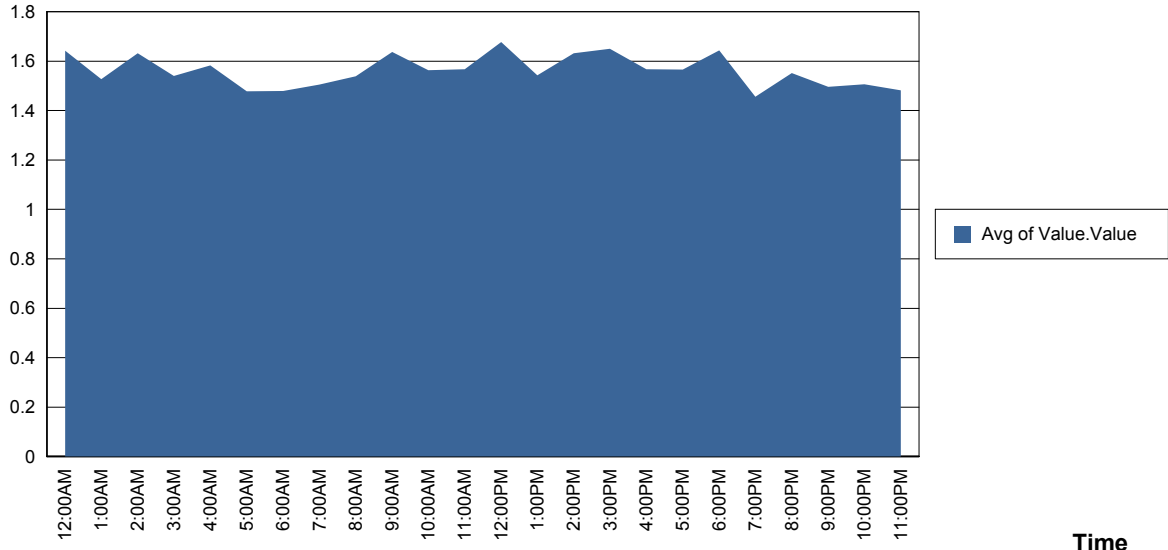

### Performance Counter Report by Selection

0  
SATURN

SAURON

Performance Counter Report by Selection

1  
SATURN

Monday, January 22, 2007

% Free Space  
\_Total  
SATURN