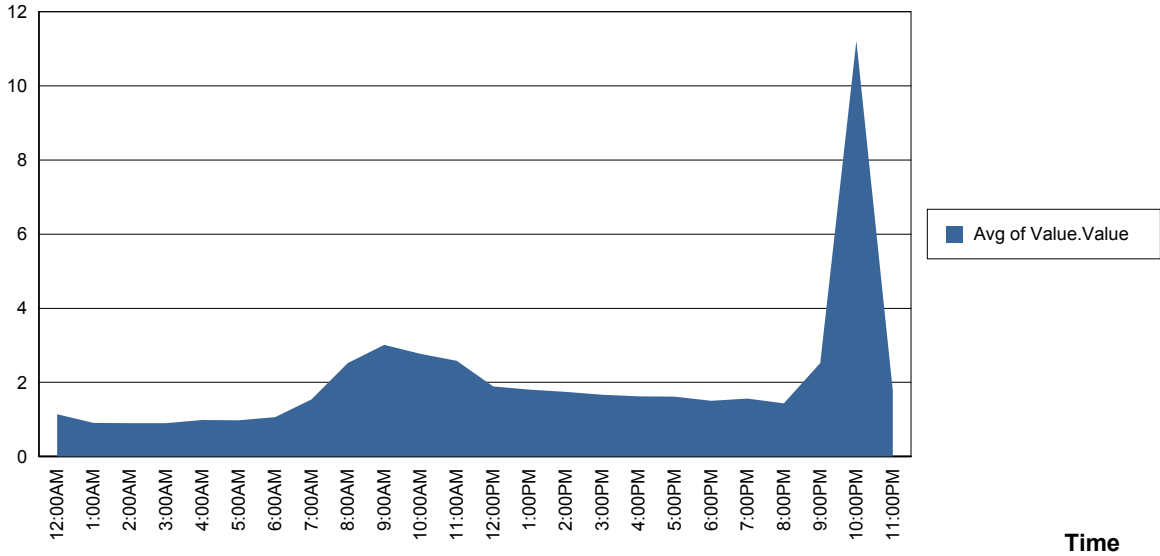

### Performance Counter Report by Selection

0  
SAURON

SAURON

Performance Counter Report by Selection

1  
SATURN

Tuesday, January 16, 2007  
% Free Space  
\_Total  
SATURN