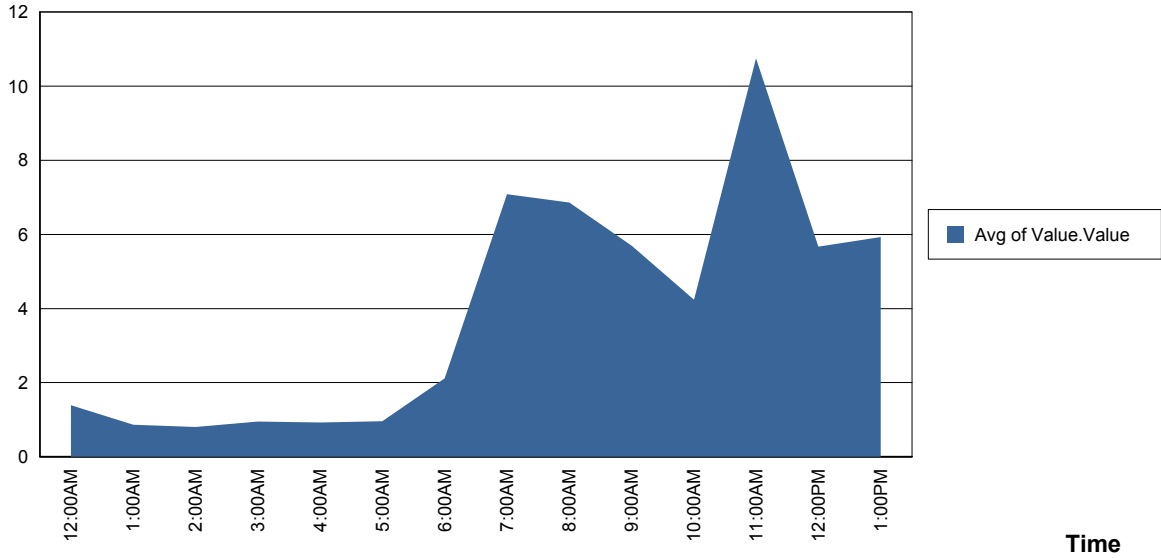

Performance Counter Report by Selection

0
SAURON

SAURON