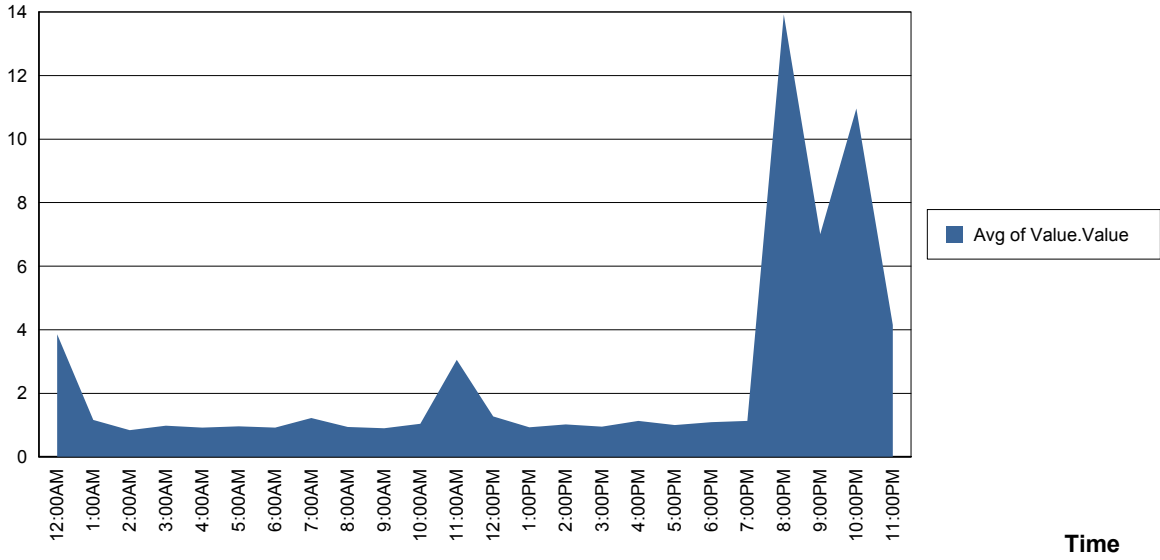

Performance Counter Report by Selection

SAURON

SAURON