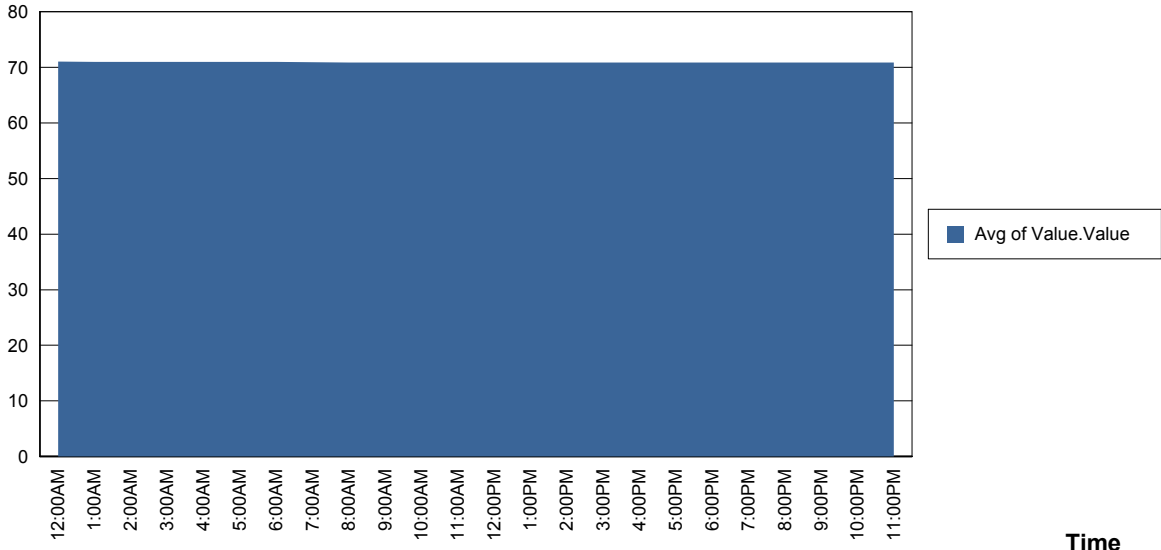

Performance Counter Report by Selection