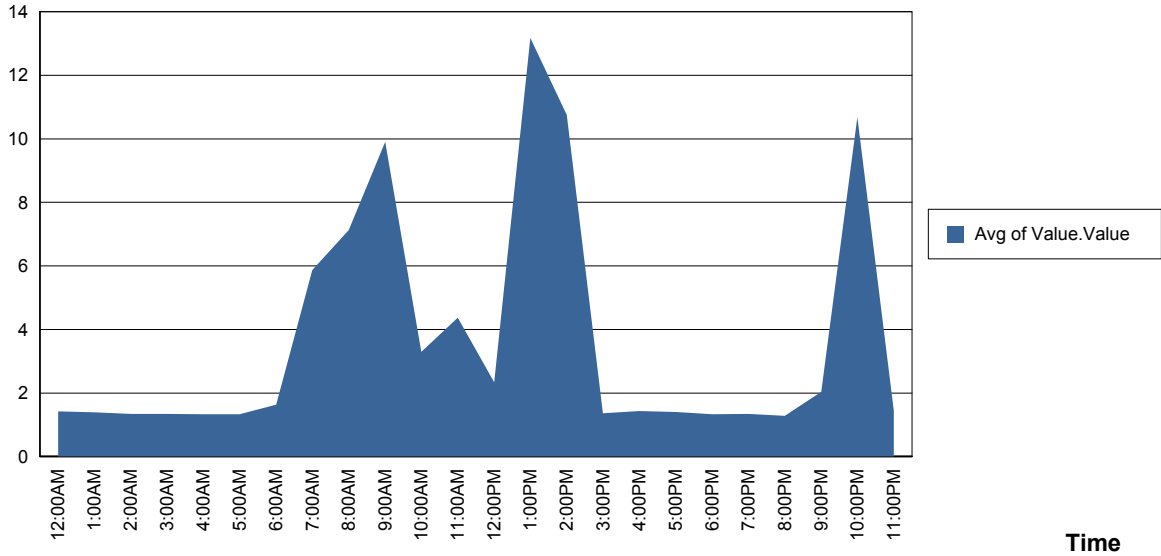

Performance Counter Report by Selection