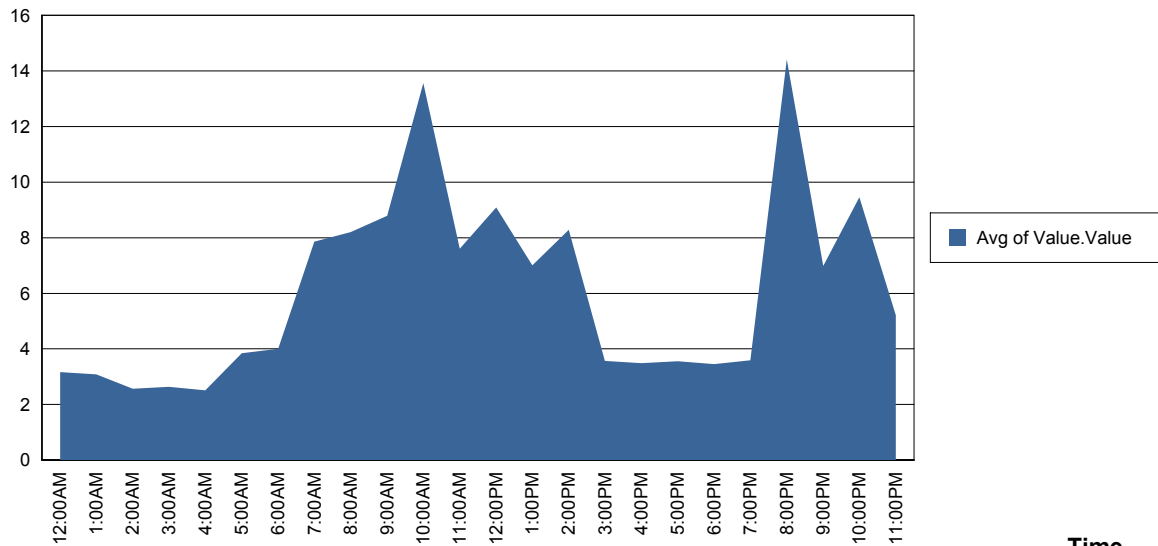

## Performance Counter Report by Selection

Monday, January 15, 2007

% Free Space

\_Total  
SATURN

Time

% Processor Time

\_Total  
SAURON

Time