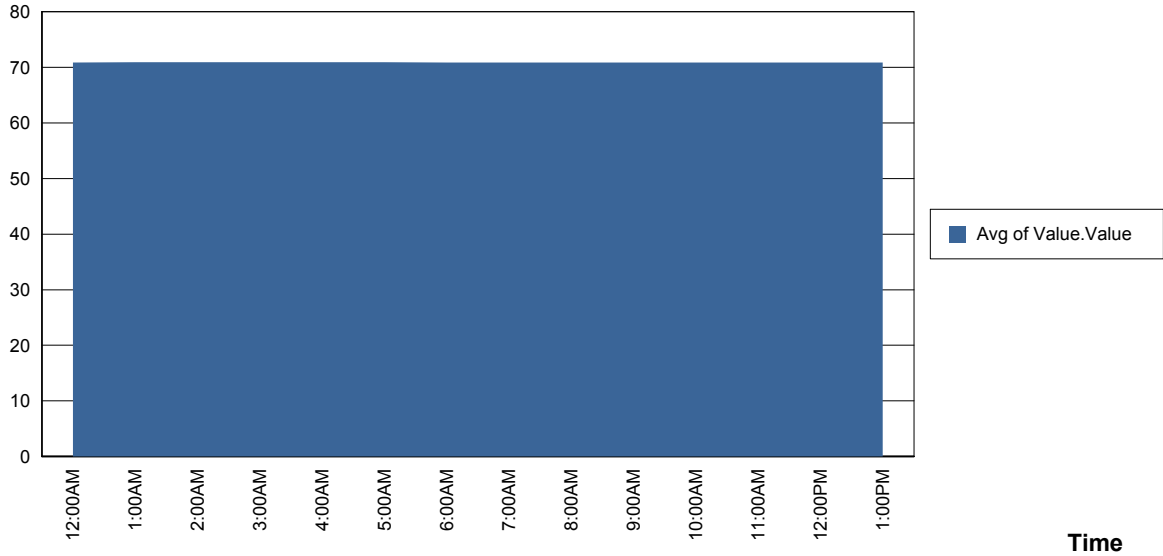

Performance Counter Report by Selection