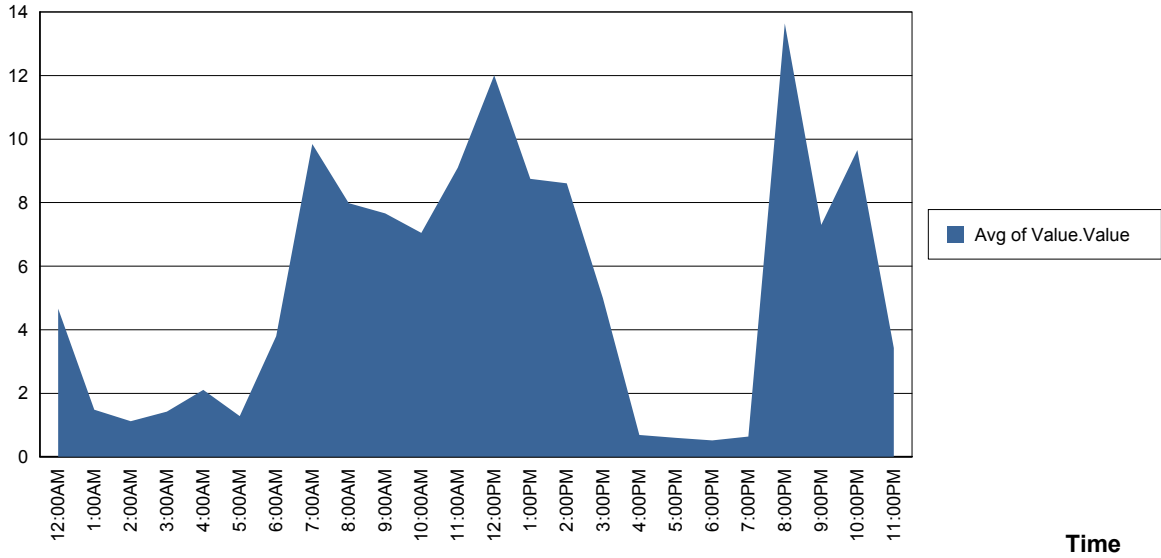

Performance Counter Report by Selection

0
SAURON

SAURON