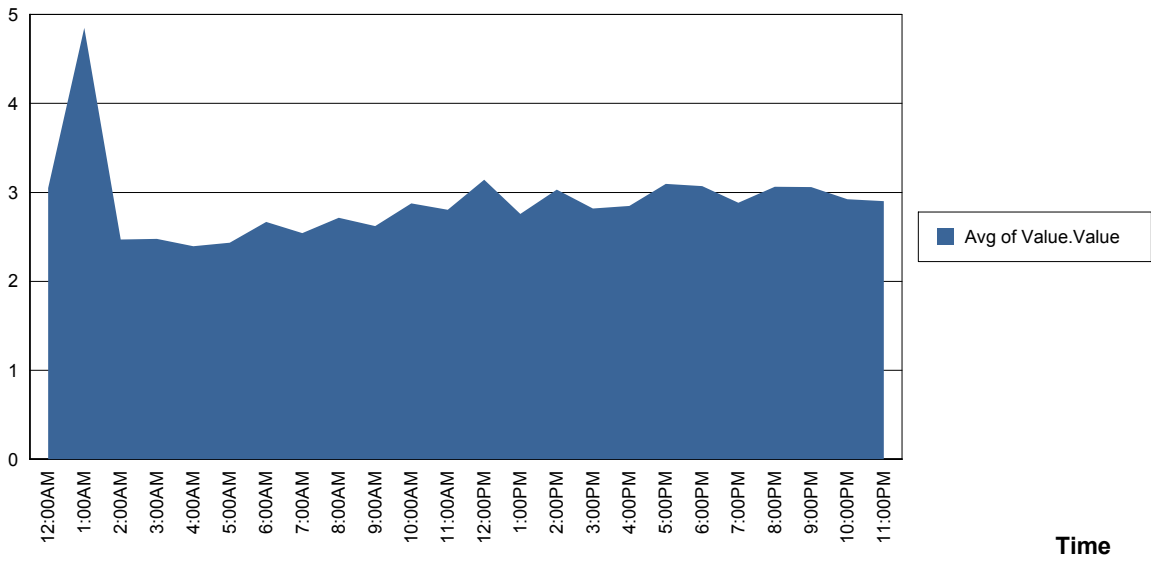

% Processor Time _Total SAURON