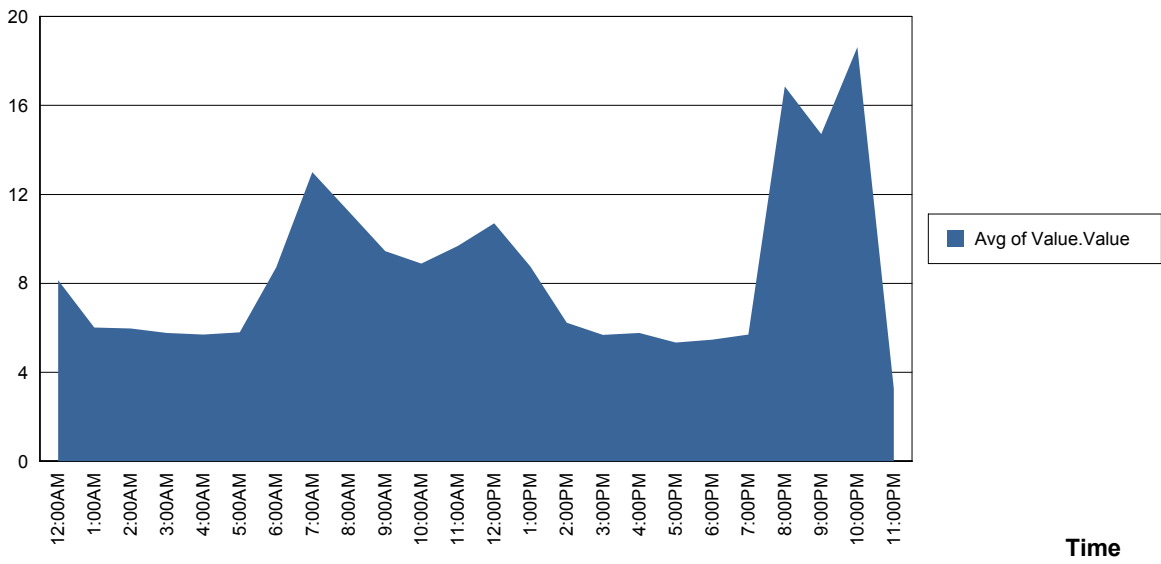

% Processor Time _Total SAURON