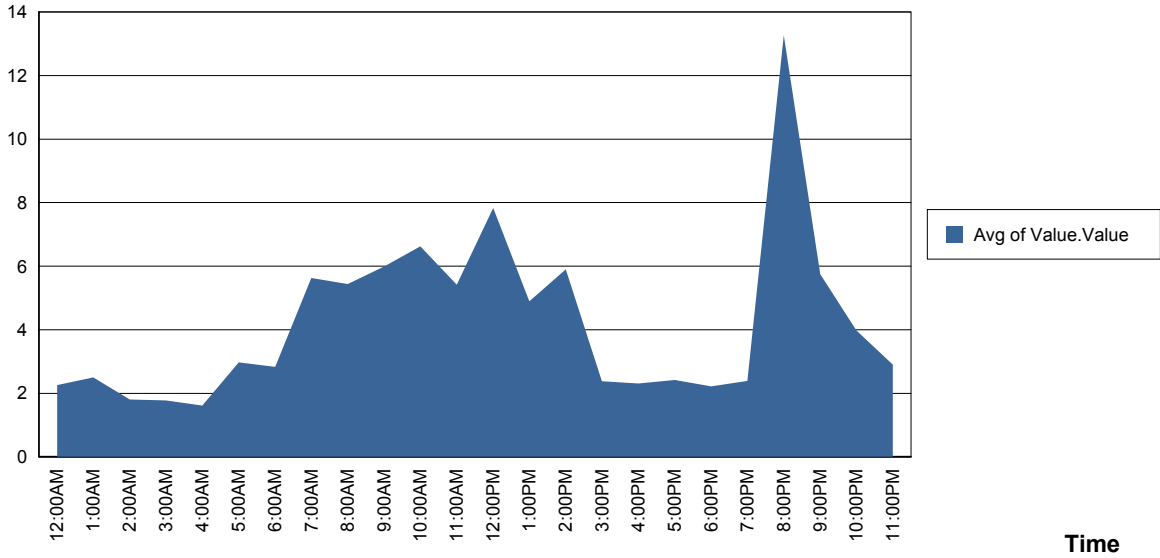

### Performance Counter Report by Selection

0  
SAURON

SAURON

Performance Counter Report by Selection

1  
SATURN

Tuesday, January 16, 2007  
% Free Space  
\_Total  
SATURN