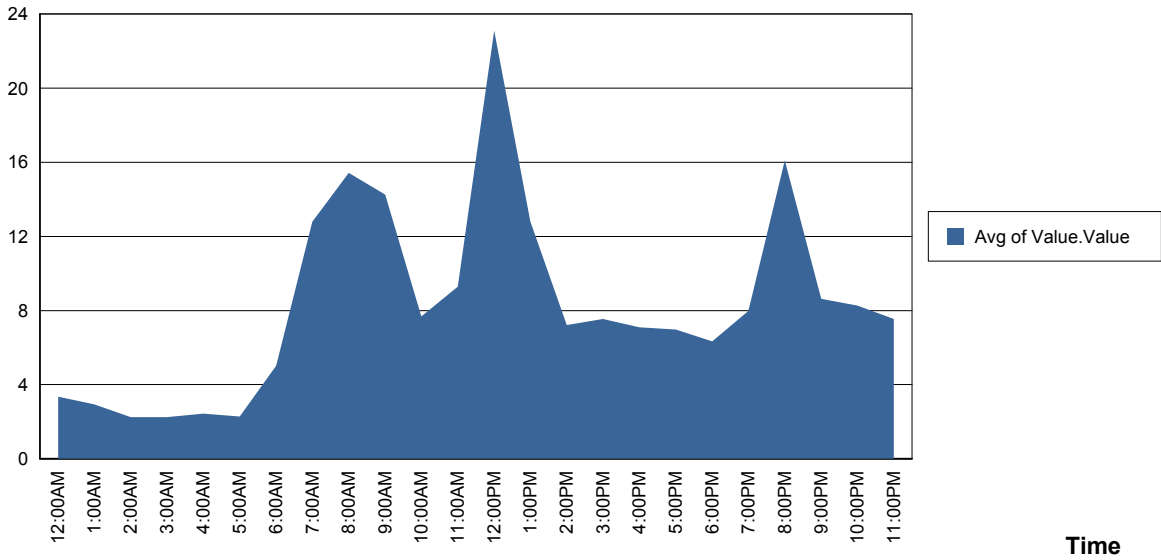

### Performance Counter Report by Selection

0  
SAURON

SAURON

Performance Counter Report by Selection

1  
SATURN

Wednesday, January 17, 2007

% Free Space  
\_Total  
SATURN