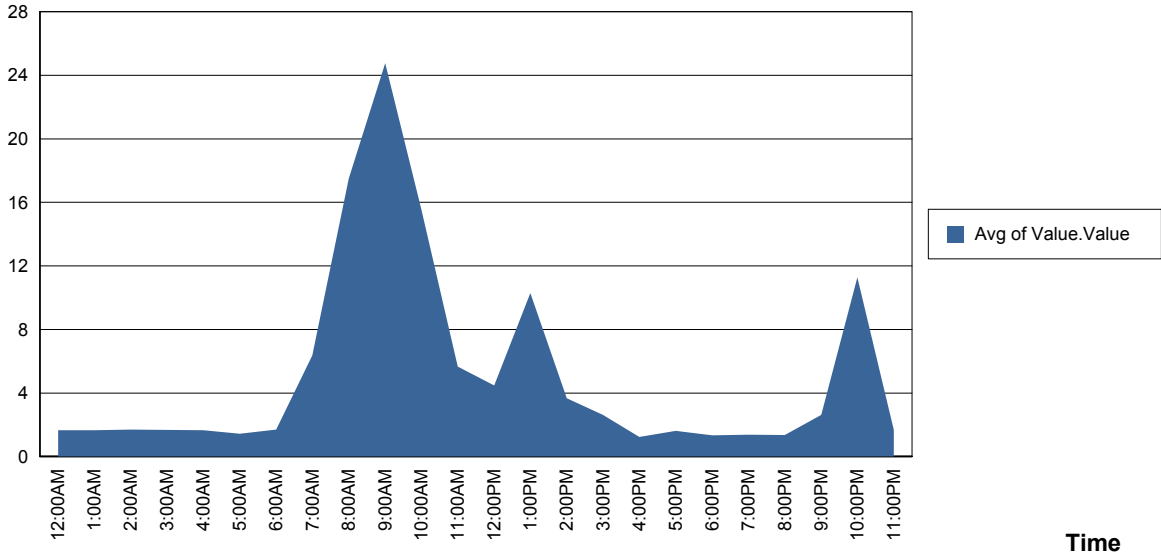

### Performance Counter Report by Selection

0  
SAURON

SAURON

Performance Counter Report by Selection

1  
SATURN

Wednesday, January 24, 2007

% Free Space  
\_Total  
SATURN