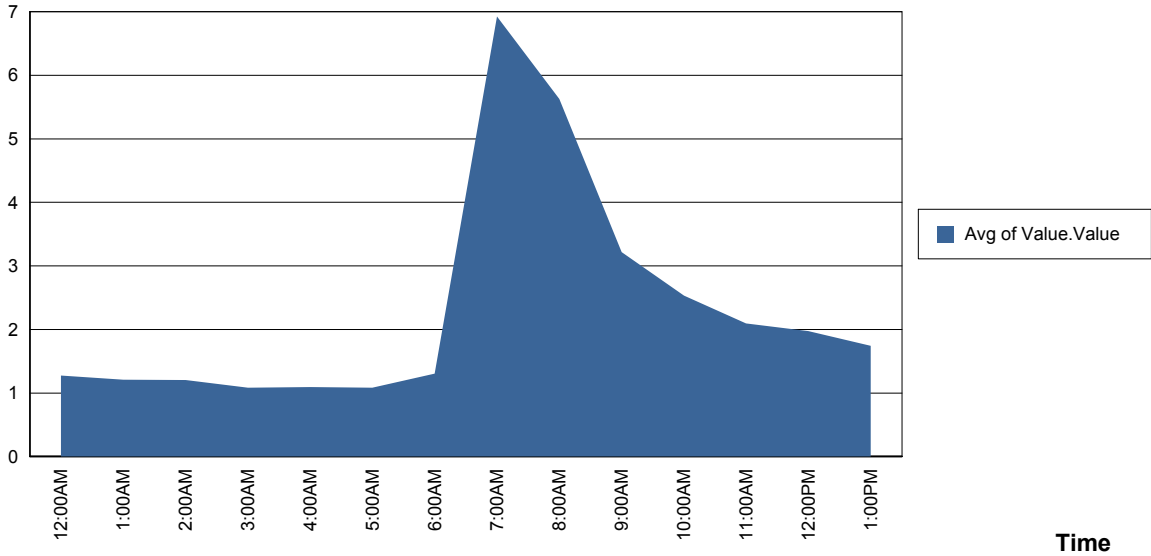

Performance Counter Report by Selection

1
SATURN