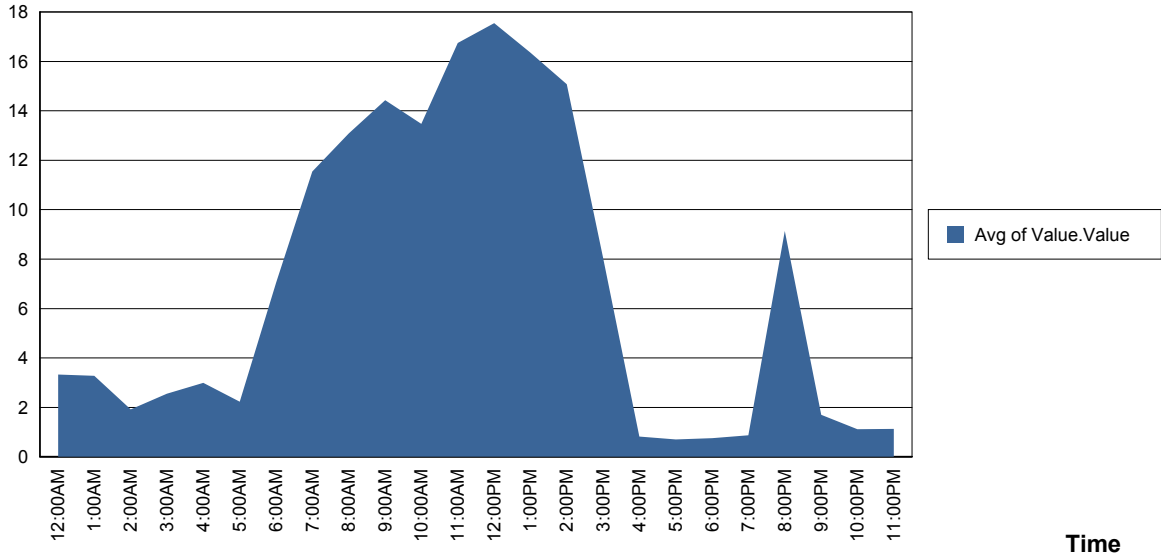

Friday, January 19, 2007
% Free Space
_Total
SATURN