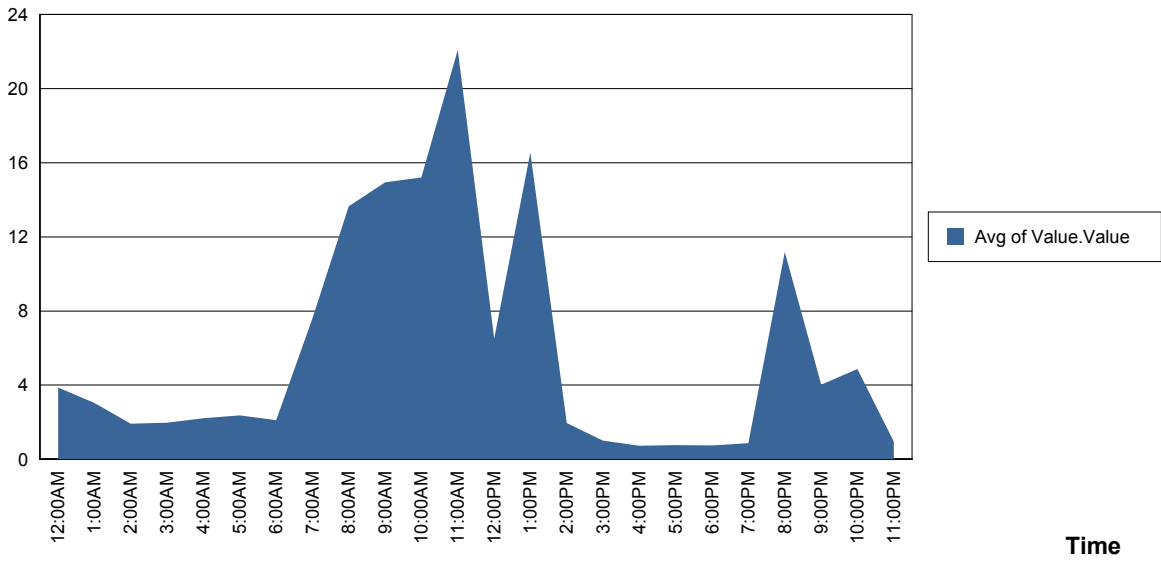

% Processor Time _Total SAURON