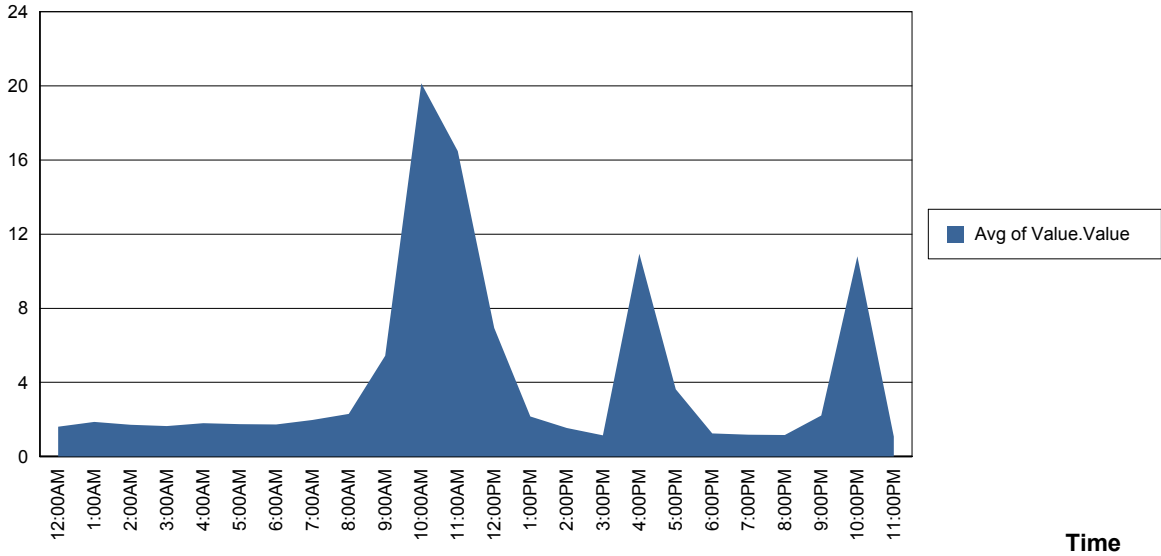

Performance Counter Report by Selection

1 SATURN