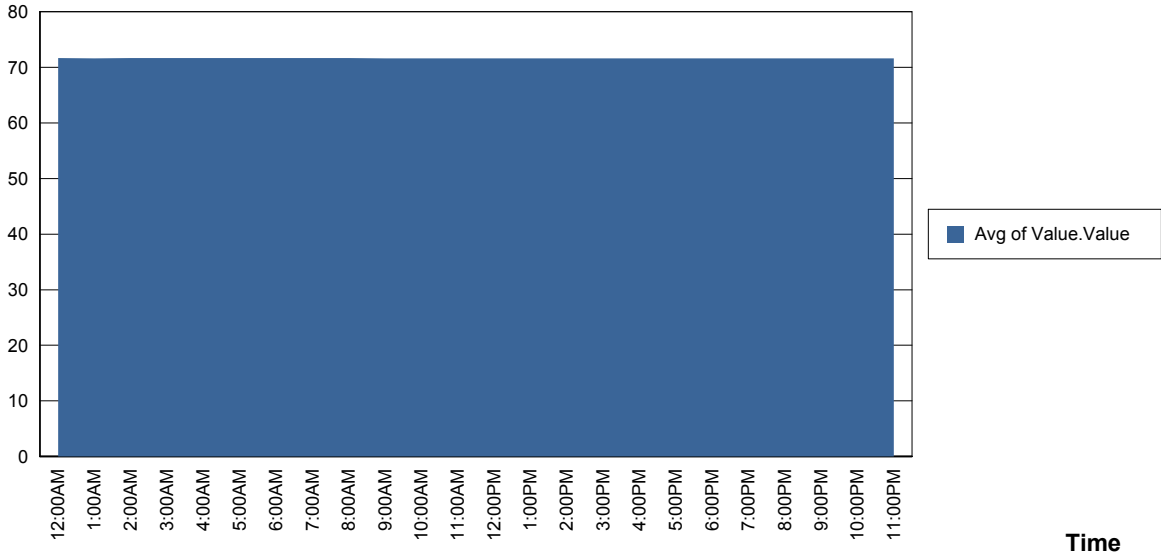

Performance Counter Report by Selection