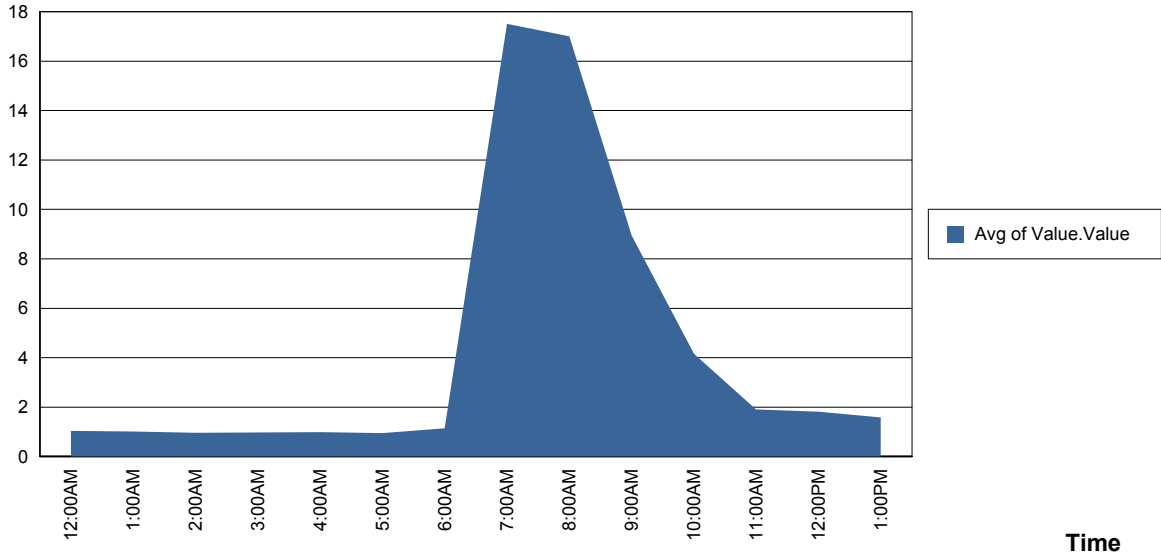

Performance Counter Report by Selection