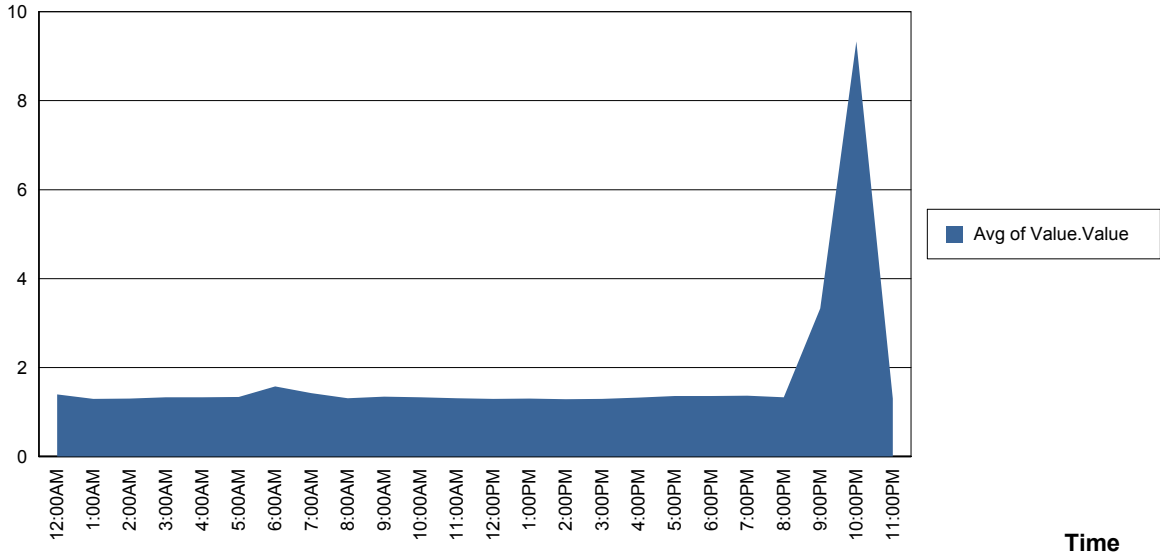

Performance Counter Report by Selection