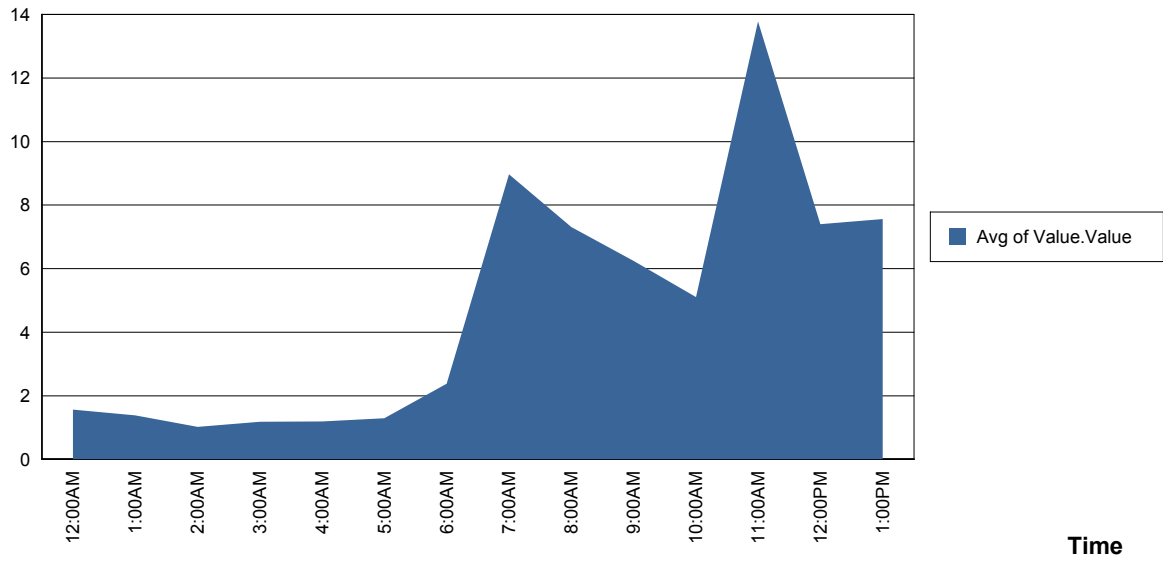

% Processor Time _Total SAURON