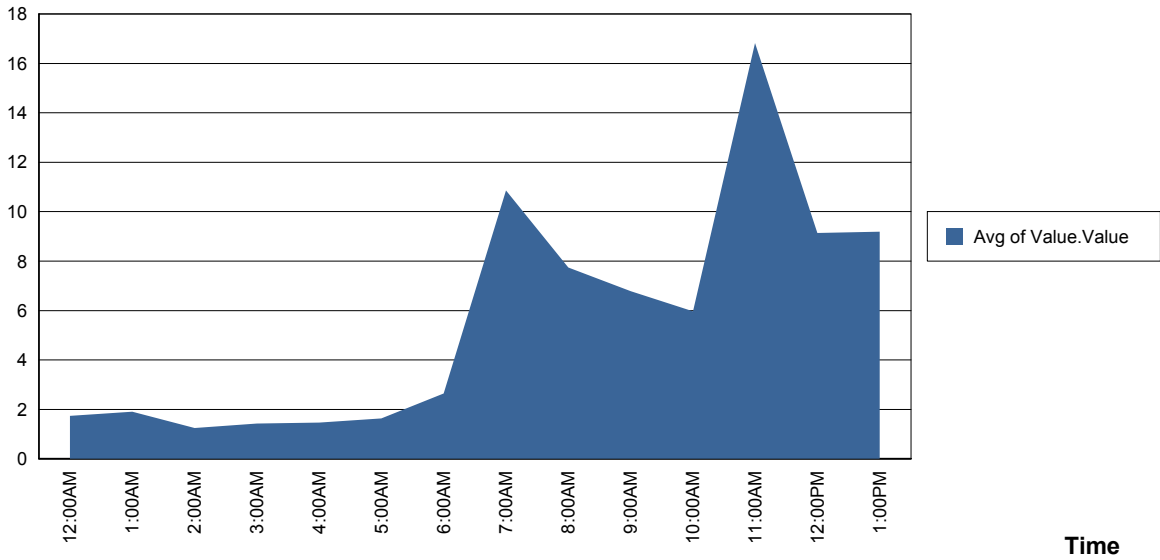

Please note that any counter not displayed either is not currently monitored or was not monitored during the specified time period. Y