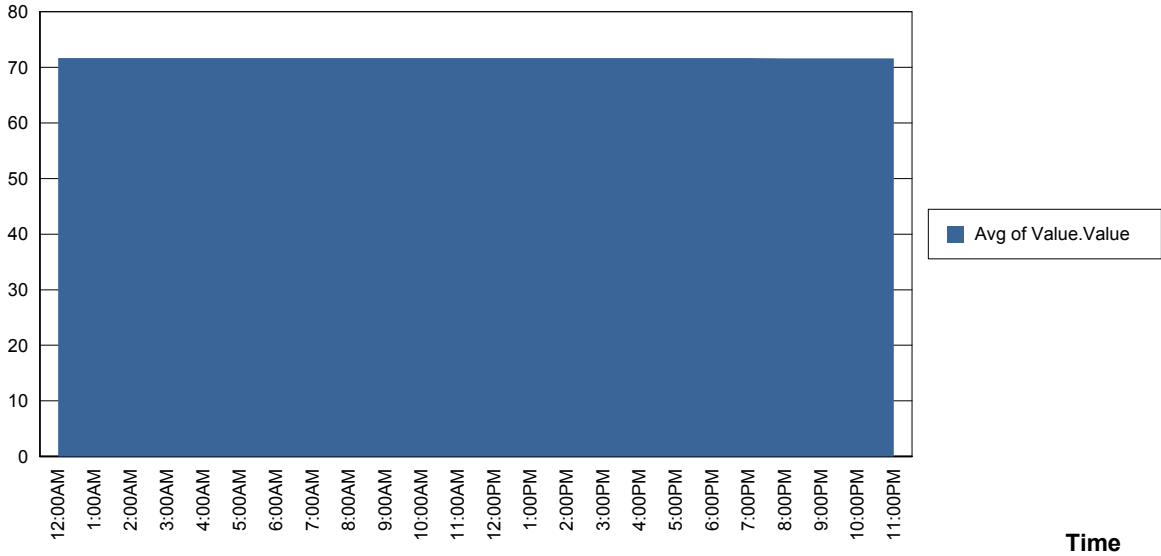

Performance Counter Report by Selection