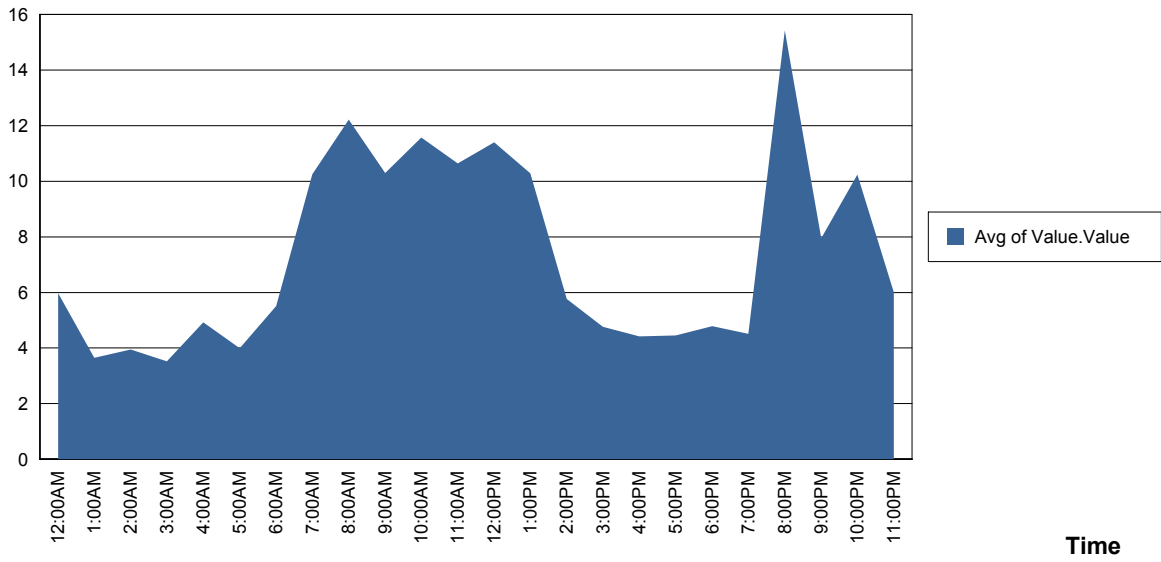

% Processor Time _Total SAURON