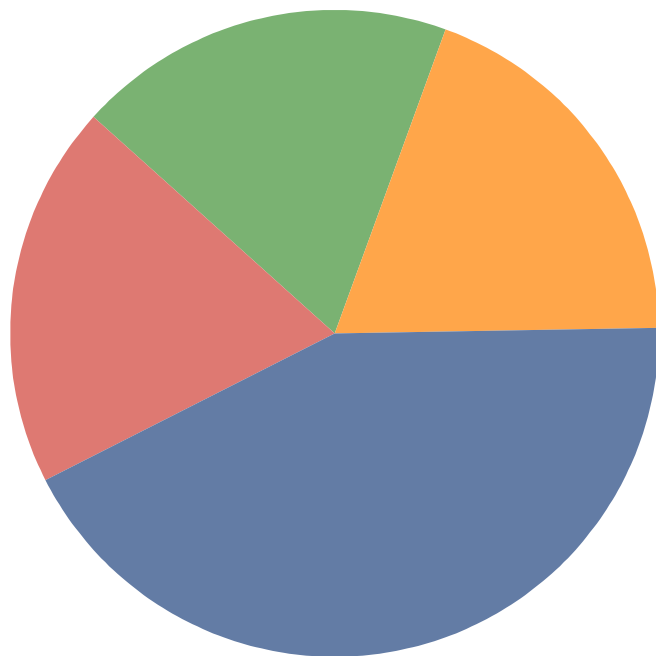

SATURN

## Event ID Percentages

517	42.9%
529	19.0%
537	19.0%
675	19.0%
Total:	100.0%