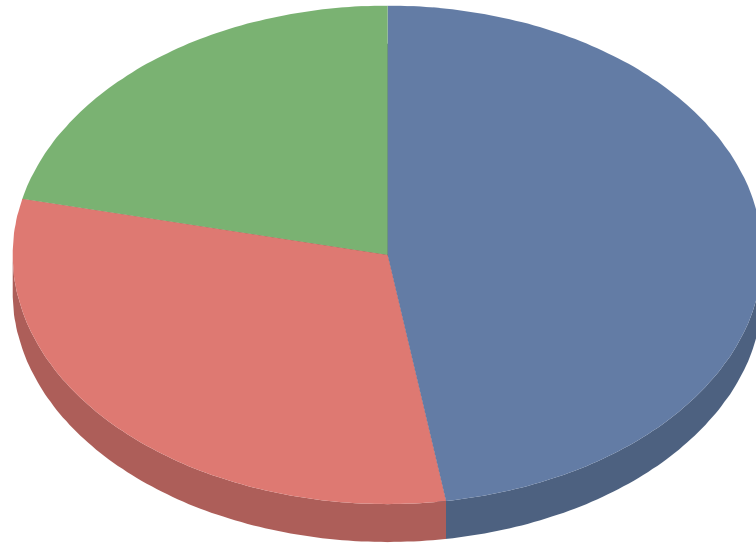

Percentage of Events per Log

■	517	47.5%
■	537	31.1%
■	675	21.3%
Total:		100.0%

Security