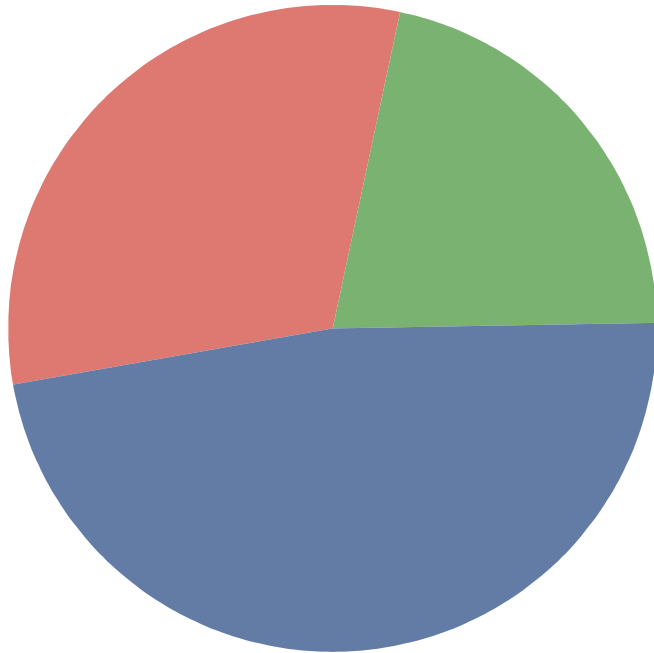

# Percentage of Events per Log

■	517	42.9%
■	529	19.0%
■	537	19.0%
■	675	19.0%
Total:		100.0%

Security

SAURON

# Event ID Percentages

517	47.5%
537	31.1%
675	21.3%
Total:	100.0%