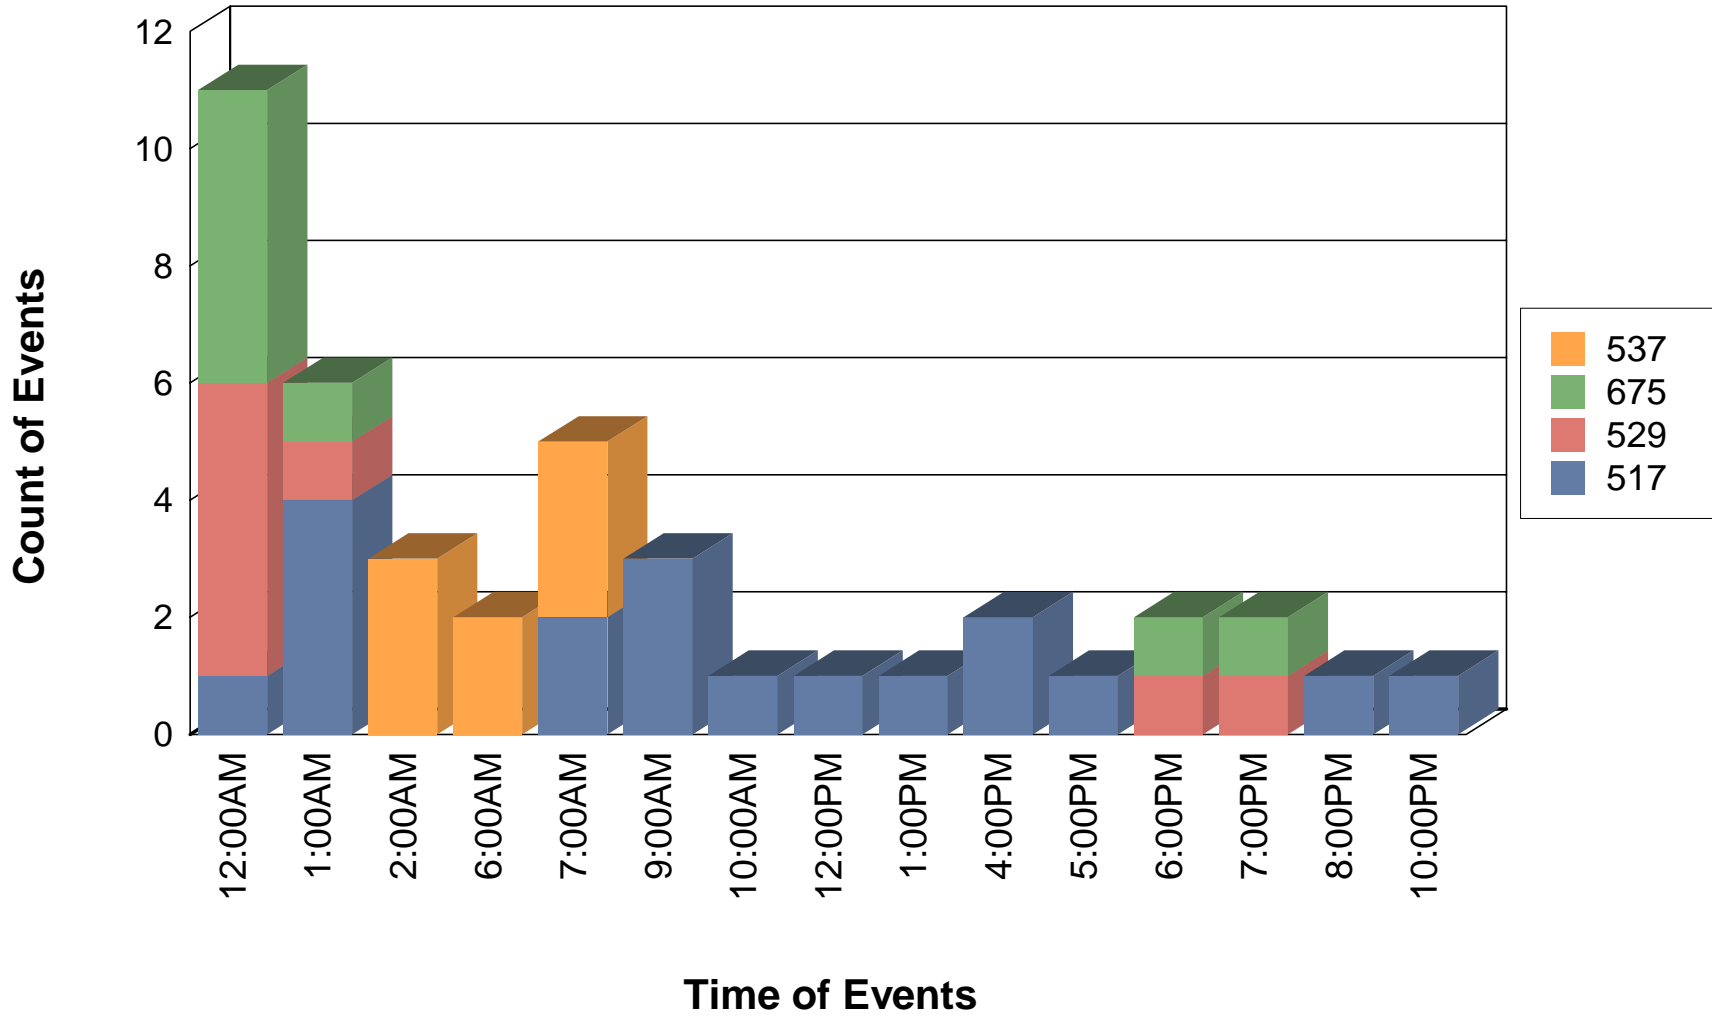

## Event ID Percentages

517	42.9%
529	19.0%
537	19.0%
675	19.0%
Total:	100.0%

# Event ID

# Percentage of Events per Log

■	517	42.9%
■	529	19.0%
■	537	19.0%
■	675	19.0%
Total:		100.0%

Security

SAURON

# Percentage of Events per Log

■	517	47.5%
■	537	31.1%
■	675	21.3%
Total:		100.0%

**Security**