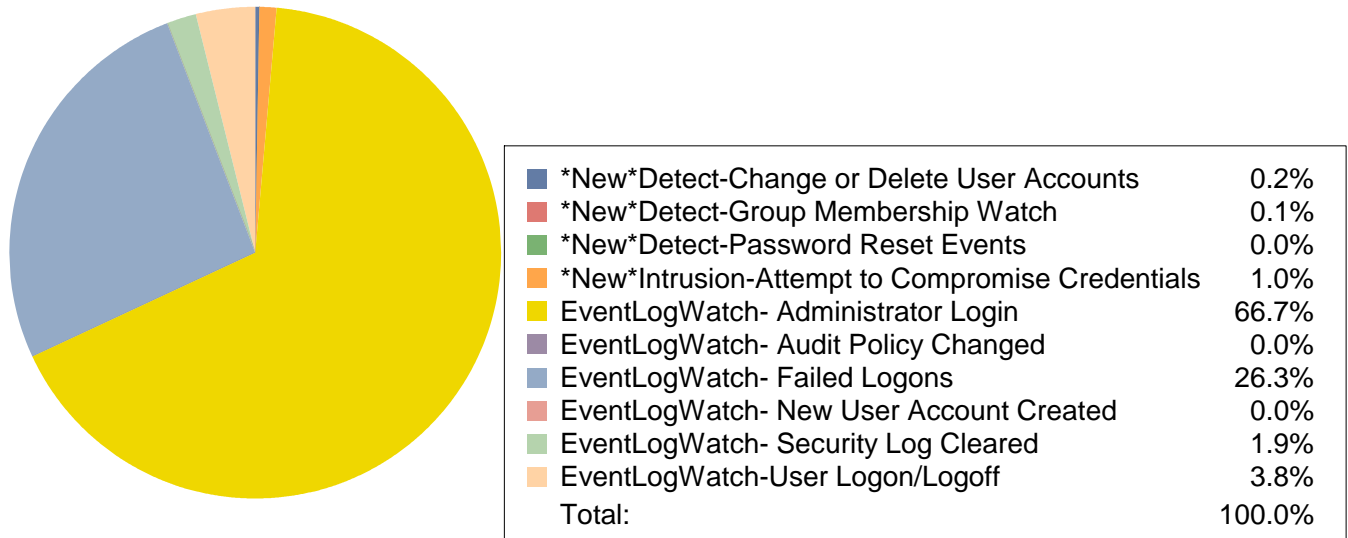

Summary of Events by Event Log Watch

Selected Event Log Watches

Click on a server below to see events for that server.

*New*Detect-Change or Delete User Accounts

SATURN

SAURON

*New*Detect-Group Membership Watch

SATURN

*New*Detect-Password Reset Events

SATURN

*New*Intrusion-Attempt to Compromise Credentials

SATURN

SAURON

EventLogWatch- Administrator Login

FREDSALES