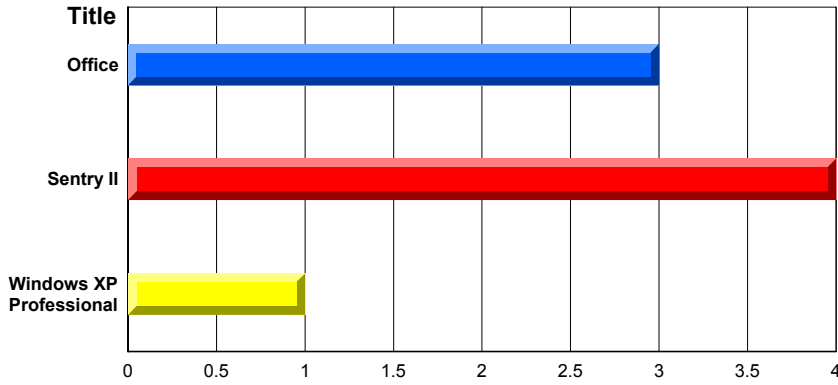

Overdeployed Software Licenses

Office

<u>Software Title</u>	<u>ID</u>	<u>Purchased</u>	<u>Deployed</u>	<u>OverDeployed</u>
Office	1	1	4	3

Sentry II

<u>Software Title</u>	<u>ID</u>	<u>Purchased</u>	<u>Deployed</u>	<u>OverDeployed</u>
Sentry II	3	3	7	4

Windows XP Professional

<u>Software Title</u>	<u>ID</u>	<u>Purchased</u>	<u>Deployed</u>	<u>OverDeployed</u>
Windows XP Professional	4	1	2	1