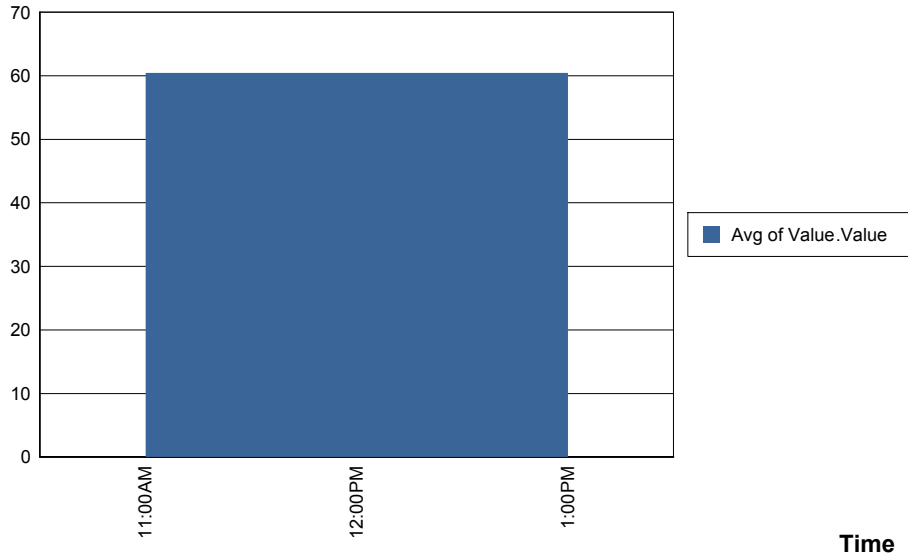

Time

Thursday, October 13, 2005

% Free Space

C:

jajayaya

Performance Counter Report by Selection

SAURON

server

D:
jajayaya

Performance Counter Report by Selection

**E:
server**

**Z:
server**

Performance Counter Report by Selection

Please note that any counter not displayed either is not currently monitored or was not monitored during the specified time period. Y