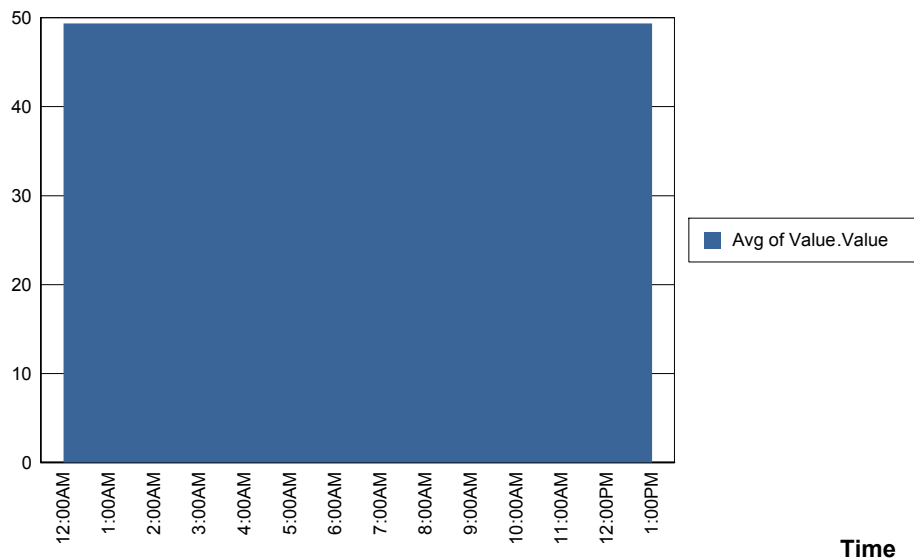

Time

Thursday, October 13, 2005

% Free Space

C:

jajayaya

Performance Counter Report by Selection

SAURON

server

D:
jajayaya

Performance Counter Report by Selection

**E:
server**

**Z:
server**

Performance Counter Report by Selection

Please note that any counter not displayed either is not currently monitored or was not monitored during the specified time period. Y