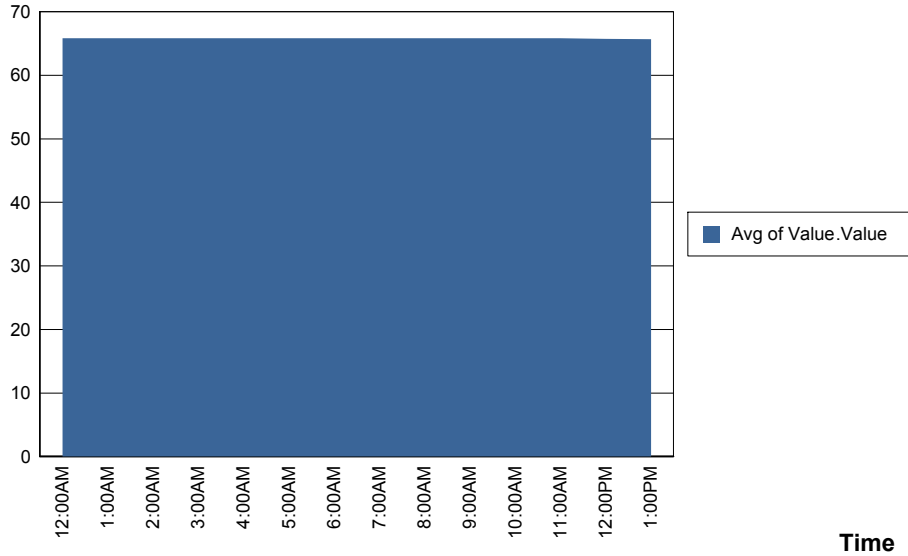

Time

Thursday, October 13, 2005

% Free Space

C:

jajayaya

Performance Counter Report by Selection

SAURON

server

D:
jajayaya

Performance Counter Report by Selection

**E:
server**

**Z:
server**

Performance Counter Report by Selection

Please note that any counter not displayed either is not currently monitored or was not monitored during the specified time period. Y