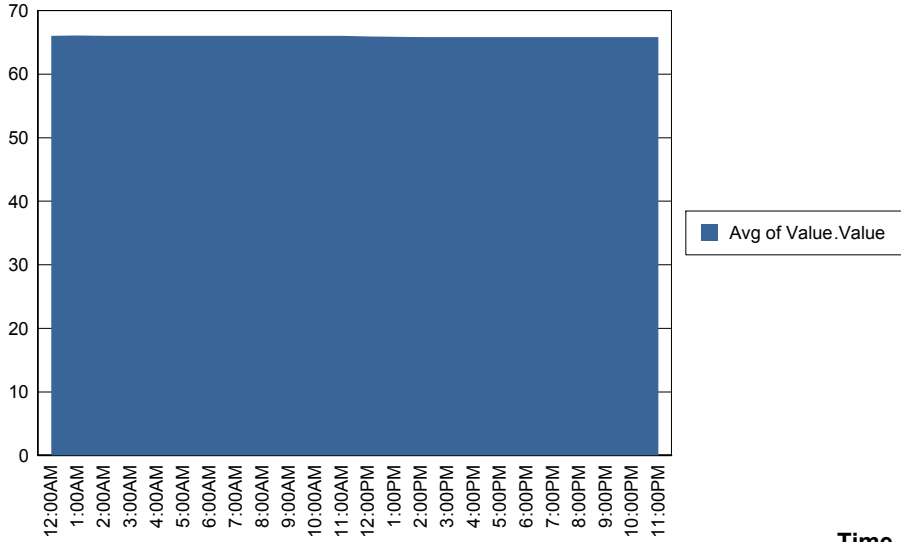

Performance Counter Report by Selection

Wednesday, October 12, 2005

% Free Space

C:

jajayaya

Time

D:

jajayaya