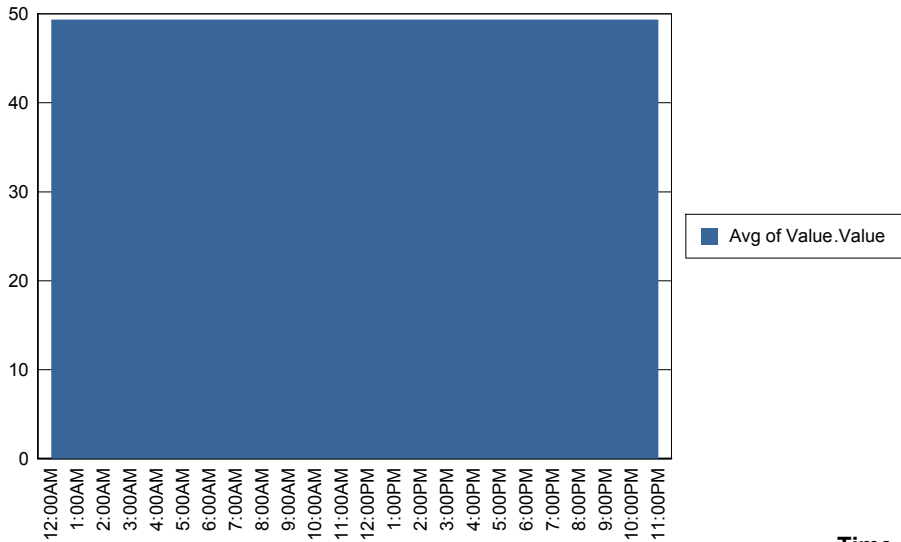

Performance Counter Report by Selection

Wednesday, October 12, 2005

% Free Space

C:

jajayaya

Time

D:

jajayaya