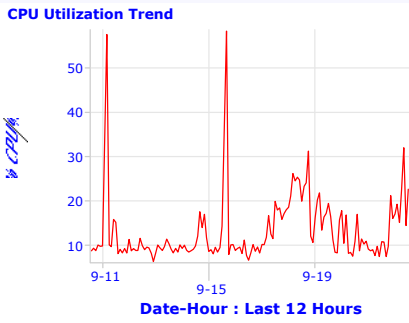

Server Metrics Snapshot

Name: BREAKOUT-PRO
IPAddr: 192.168.1.161
Desc: Terse Description for Breakout-Pro

OS Ver: Microsoft Windows XP Professional, 5.1.2600, Service Pack 2
Group: Breakout Workstations
Domain: BTI

Notes: MonitorIT Test and Demonstration Server
123456789012345678901234567890123456789012...

AGENT Up/Down/Maint %

AGENT State vs. Time Reference