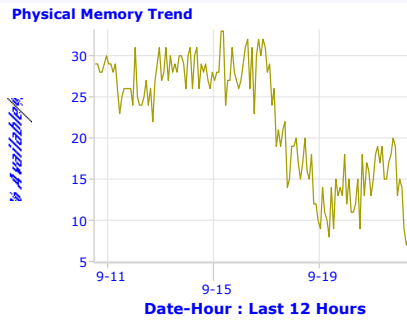

Server Metrics Snapshot

Name: BREAKOUT-PRO
IPAddr: 192.168.1.161
Desc: Terse Description for Breakout-Pro

OS Ver: Microsoft Windows XP Professional, 5.1.2600, Service Pack 2
Group: Breakout Workstations
Domain: BTI

Notes: MonitorIT Test and Demonstration Server
123456789012345678901234567890123456789012...