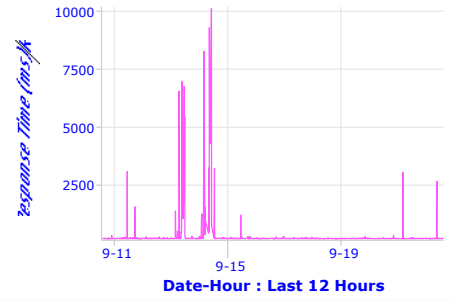

Server Metrics Snapshot

Name: www.breakoutsoft.com
IPAddr: 64.225.65.6
Desc: Breakout Web Site

OS Ver: Unknown
Group: WebSites
Domain:

Notes:

HTTP Up/Down/Maint %

HTTP State vs. Time Reference

HTTP Response Time

PING Up/Down/Maint %

PING State vs. Time Reference

PING Response Time