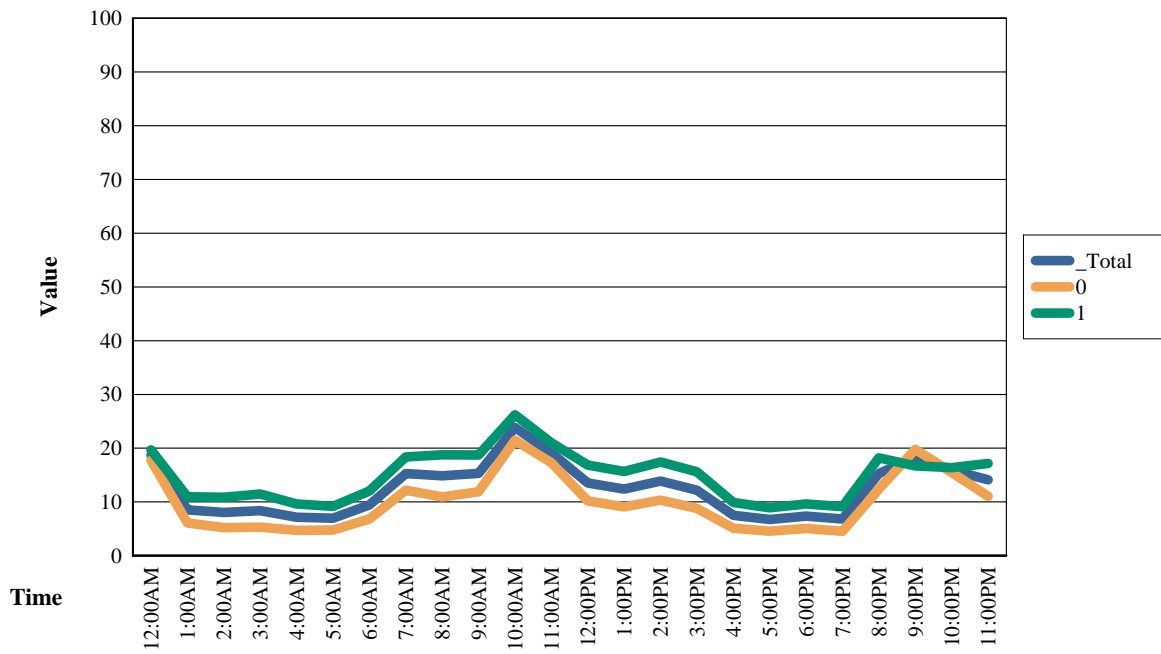

Server Status Report

SATURN
% Free Space

SATURN
% Processor Time

Server Status Report

SAURON % Processor Time