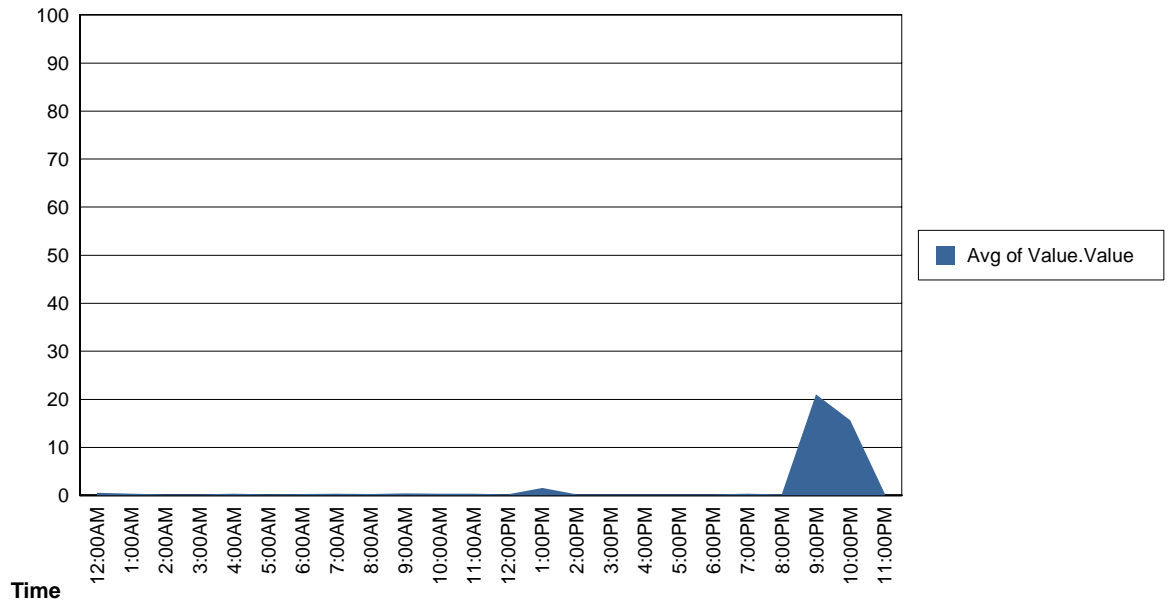

### All Monitored Performance Counters Report

6/1/2007  
% Disk Time  
\_Total  
SATURN

SAURON

% Free Space  
\_Total