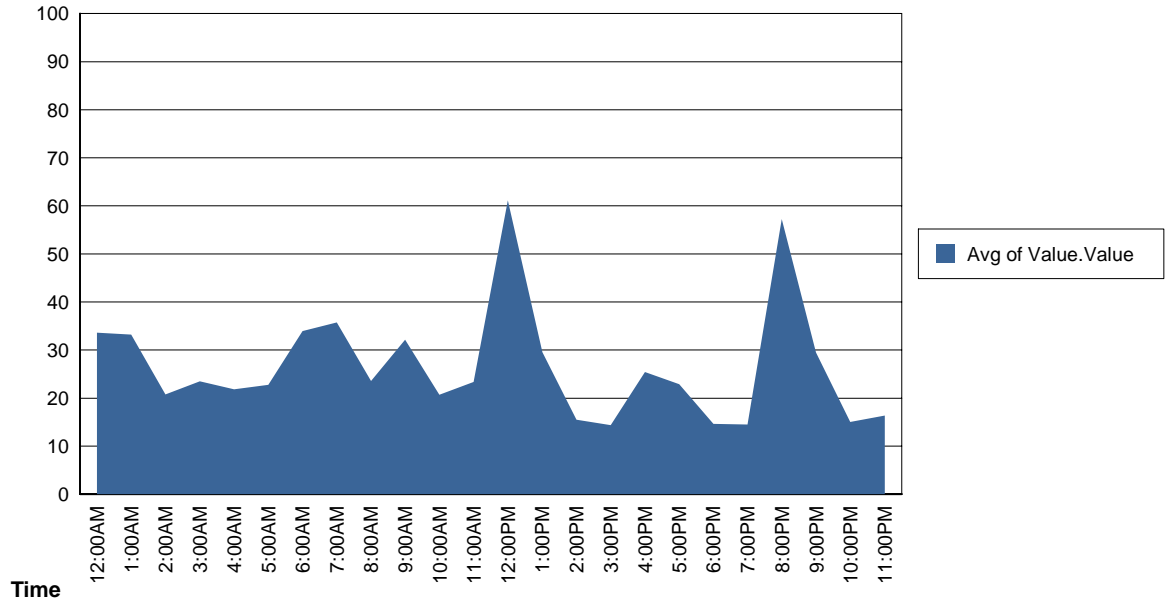

### All Monitored Performance Counters Report

6/1/2007  
% Disk Time  
\_Total  
SATURN

SAURON

% Free Space  
\_Total