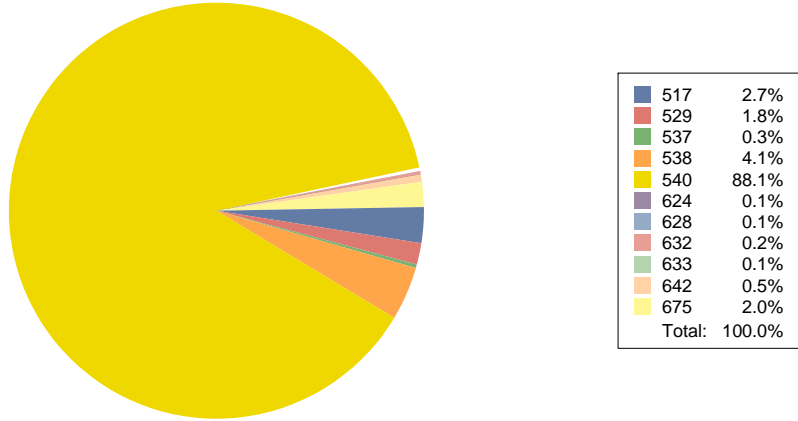

Event ID Percentage by Server

SATURN

Percentage of Events per ID

Event IDs by Time Period