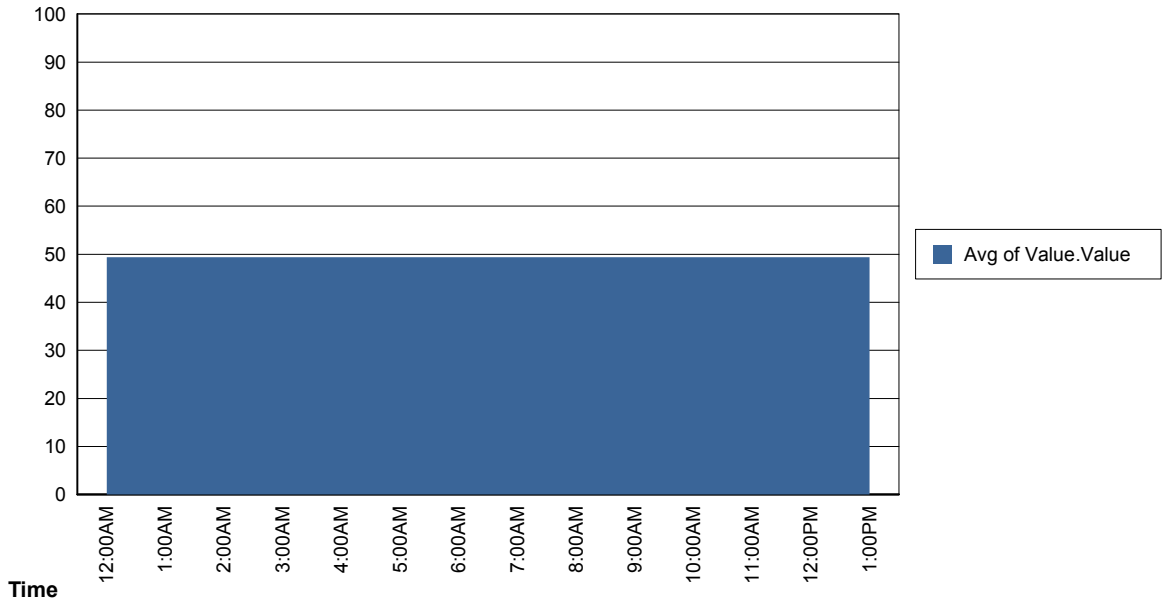

All Monitored Performance Counters Report

% Free Space
jajayaya