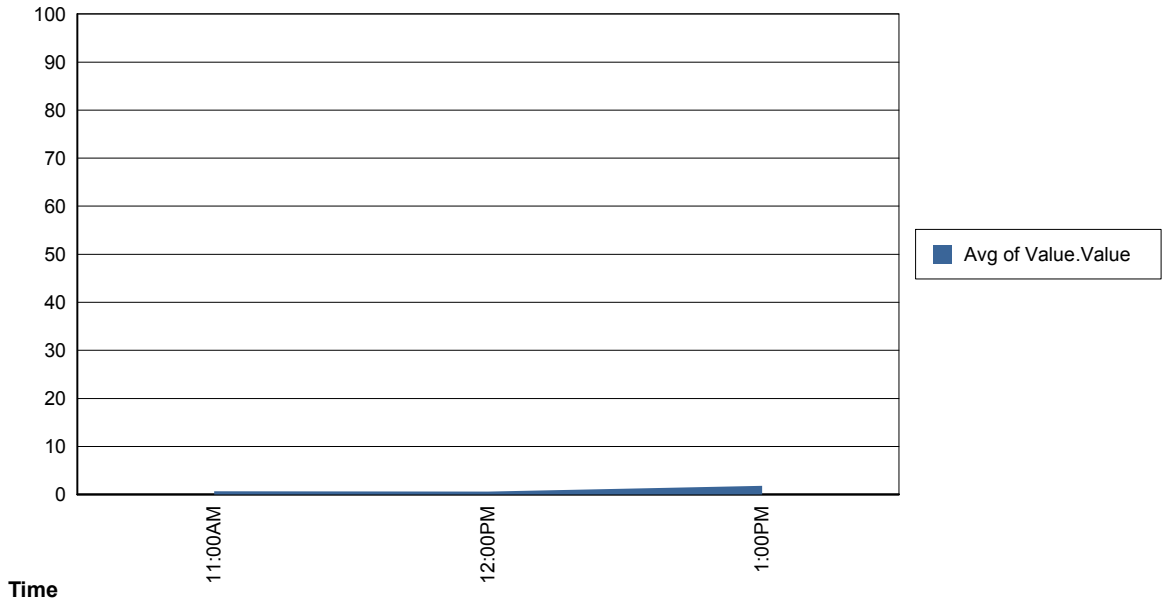

All Monitored Performance Counters Report

% Processor Time SAURON