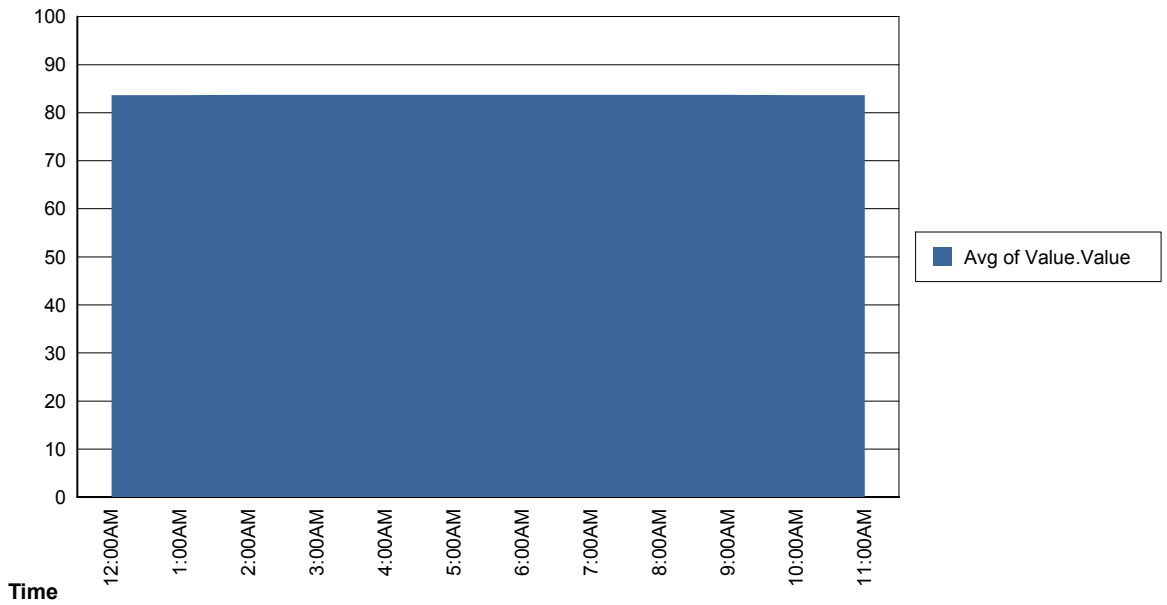

Avg. Disk Bytes/Write C: SAURON

Please note that any counter not displayed either is not currently monitored or was not monitored during the specified time period. Y