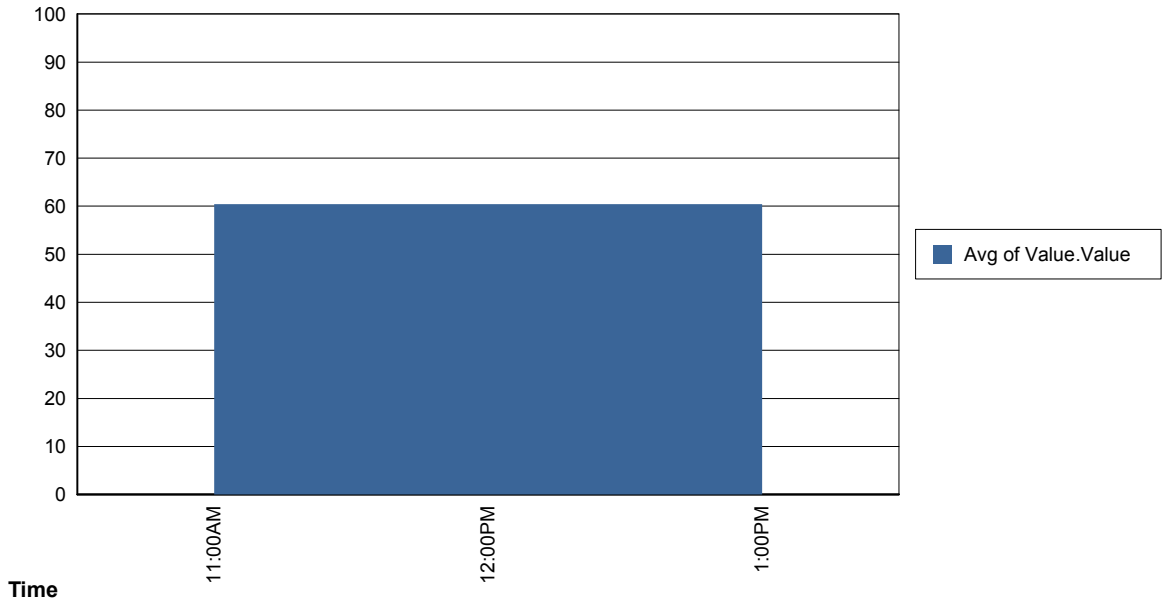

**All Monitored Performance Counters Report**

10/13/2005

% Disk Read Time

C:

SAURON

% Free Space

C:

jajayaya

# All Monitored Performance Counters Report

% Free Space  
SAURON

server

D: