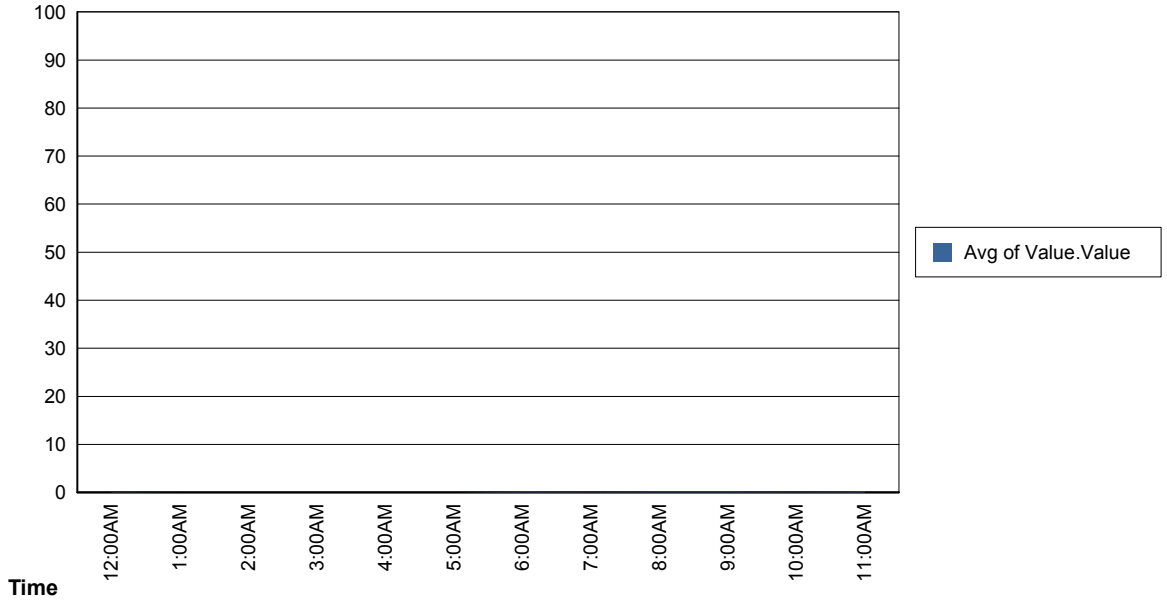

**All Monitored Performance Counters Report**

10/13/2005

% Disk Read Time

C:

SAURON

% Free Space

C:

jajayaya