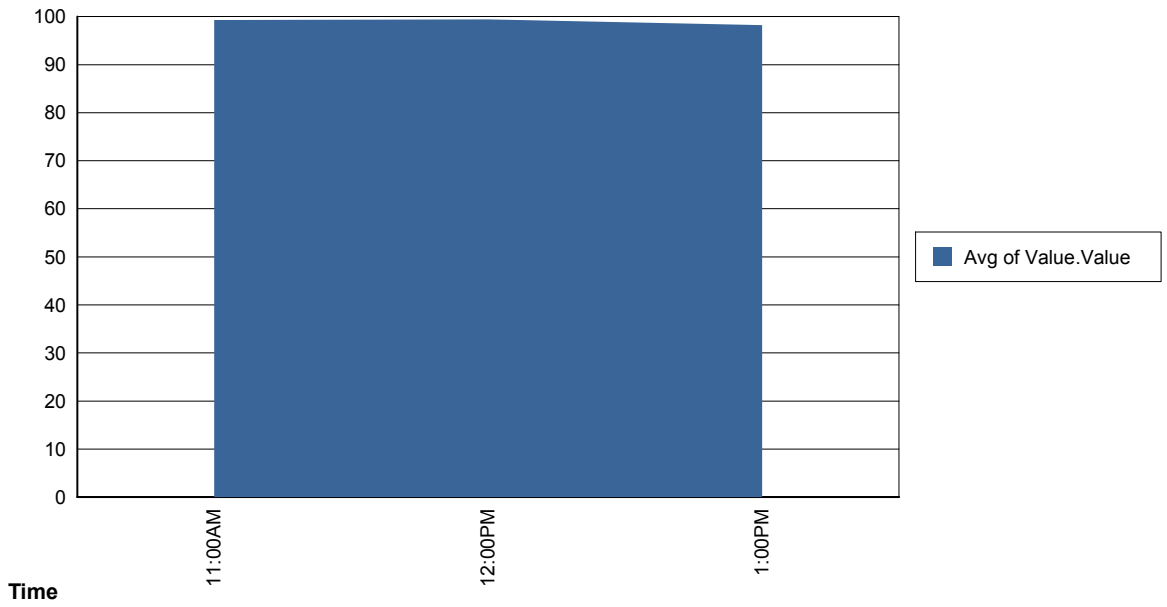

**% Idle Time
SAURON**