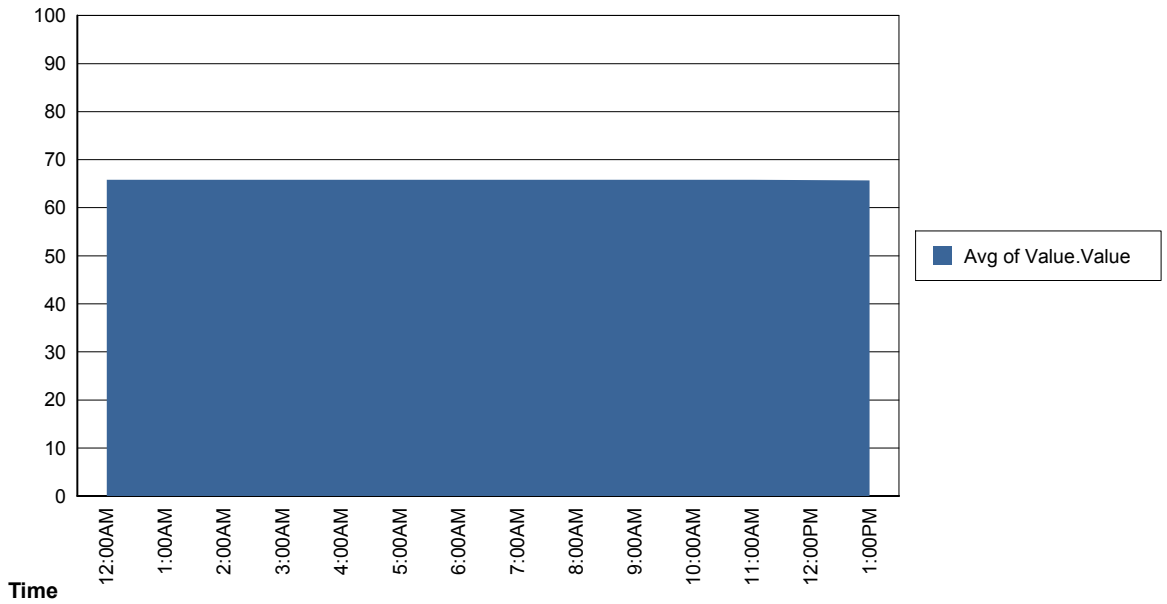

**All Monitored Performance Counters Report**

10/13/2005

% Disk Read Time

C:

SAURON

% Free Space

C:

jajayaya