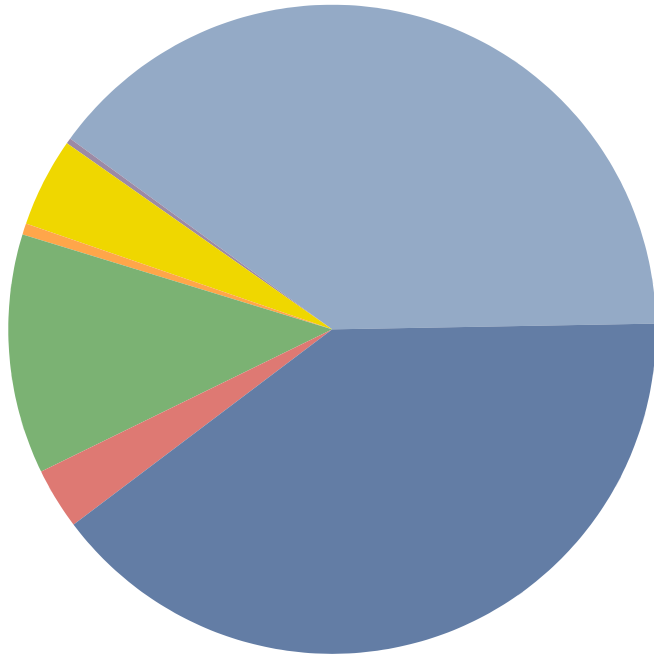

saturn

Event ID Percentages

Percentage of Events per Log

528	1.0%
529	12.7%
537	2.4%
540	12.7%
612	0.3%
672	7.8%
673	1.3%
675	9.6%
680	52.0%
Total:	100.0%

Security

SAURON

Event ID Percentages

529	40.1%
537	3.1%
540	11.9%
612	0.4%
672	4.4%
675	0.4%
680	39.6%
Total:	100.0%