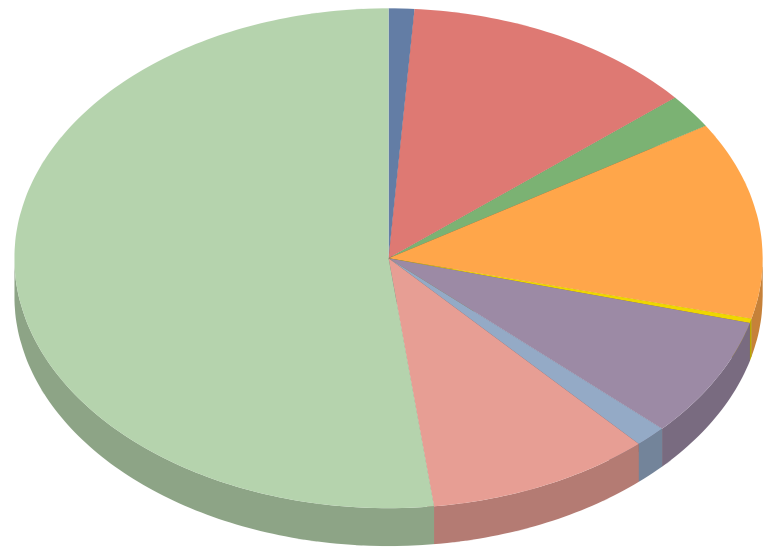

saturn

Event ID Percentages

Percentage of Events per Log

528	1.0%
529	12.7%
537	2.4%
540	12.7%
612	0.3%
672	7.8%
673	1.3%
675	9.6%
680	52.0%
Total:	100.0%

Security

SAURON

Event ID Percentages

529	40.1%
537	3.1%
540	11.9%
612	0.4%
672	4.4%
675	0.4%
680	39.6%
Total:	100.0%