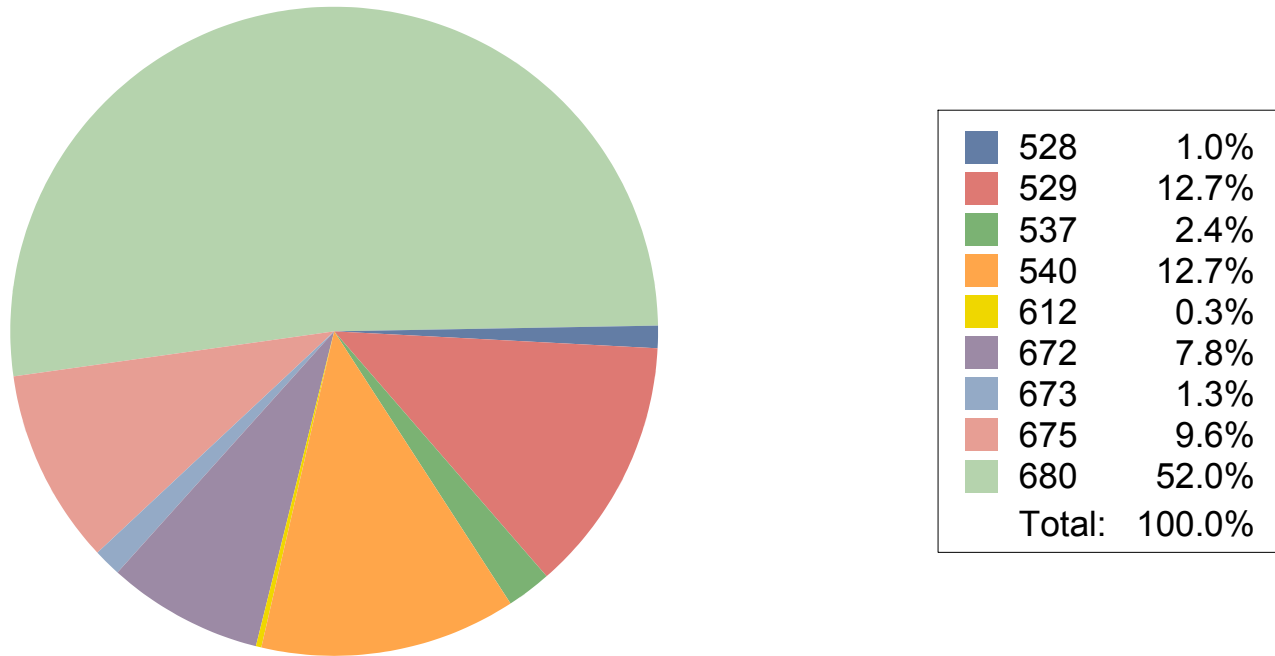

saturn

Event ID Percentages

Percentage of Events per Log

528	1.0%
529	12.7%
537	2.4%
540	12.7%
612	0.3%
672	7.8%
673	1.3%
675	9.6%
680	52.0%
Total:	100.0%

Security

SAURON

Event ID Percentages

529	40.1%
537	3.1%
540	11.9%
612	0.4%
672	4.4%
675	0.4%
680	39.6%
Total:	100.0%

Event ID