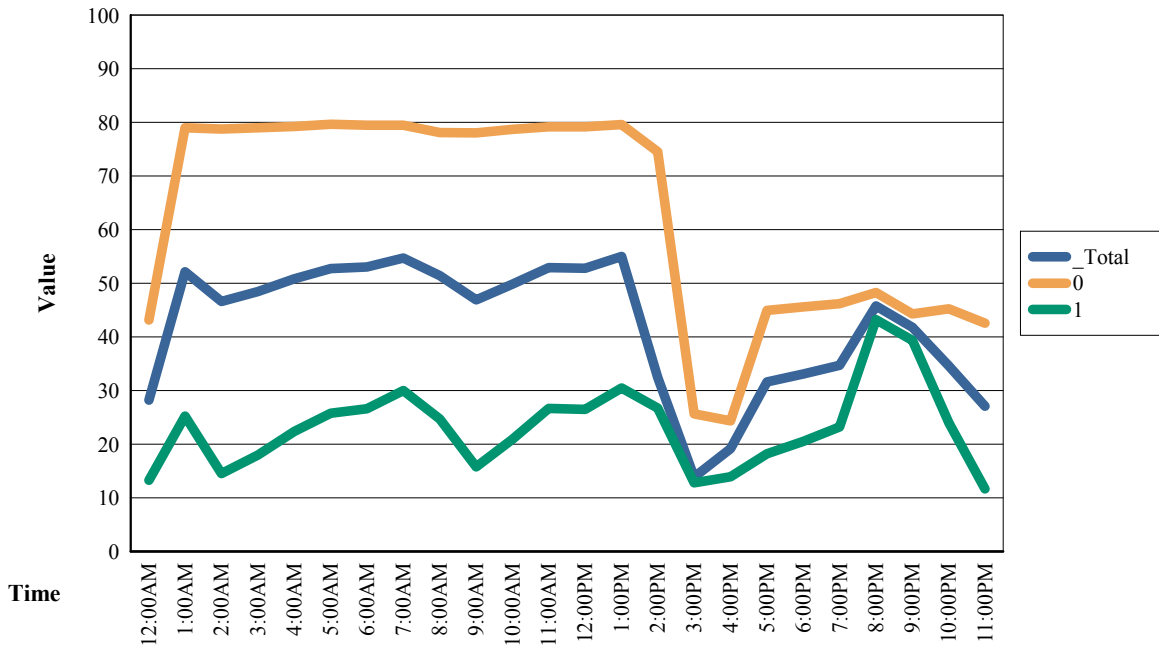

Server Status Report

saturn % Disk Read Time

SAURON % Disk Read Time

Server Status Report

server % Disk Read Time

saturn % Free Space

Server Status Report

SAURON % Free Space

server % Free Space

Server Status Report

saturn % Processor Time

SAURON % Processor Time

Server Status Report

server
% Processor Time