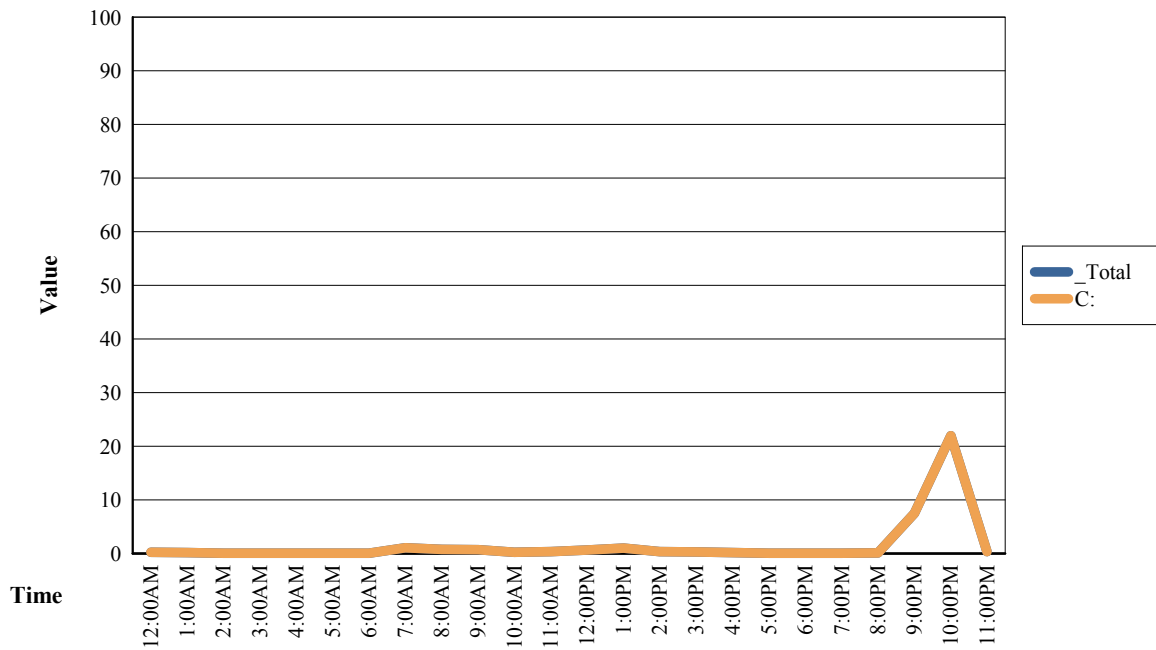

Server Status Report

saturn % Disk Read Time

SAURON % Disk Read Time

Server Status Report

server % Disk Read Time

saturn % Free Space

Server Status Report

SAURON % Free Space

server % Free Space

Server Status Report

saturn % Processor Time

SAURON % Processor Time

Server Status Report

server
% Processor Time