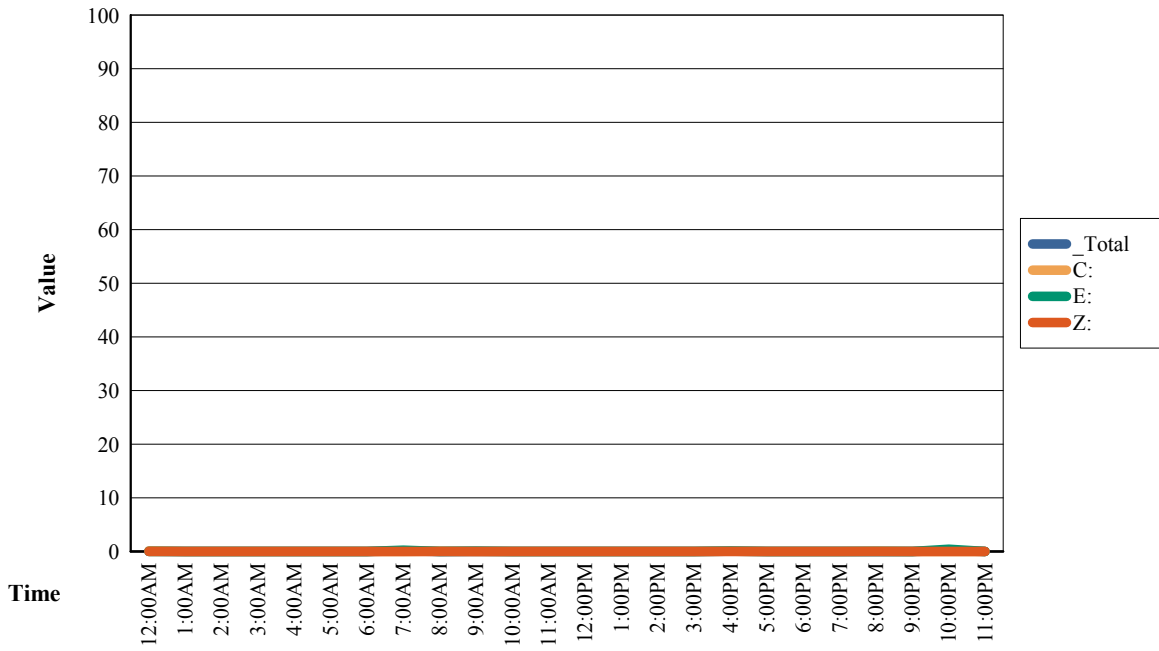

Server Status Report

saturn % Disk Read Time

SAURON % Disk Read Time

Server Status Report

server % Disk Read Time

saturn % Free Space

Server Status Report

SAURON % Free Space

server % Free Space

Server Status Report

saturn % Processor Time

SAURON % Processor Time

Server Status Report

server
% Processor Time