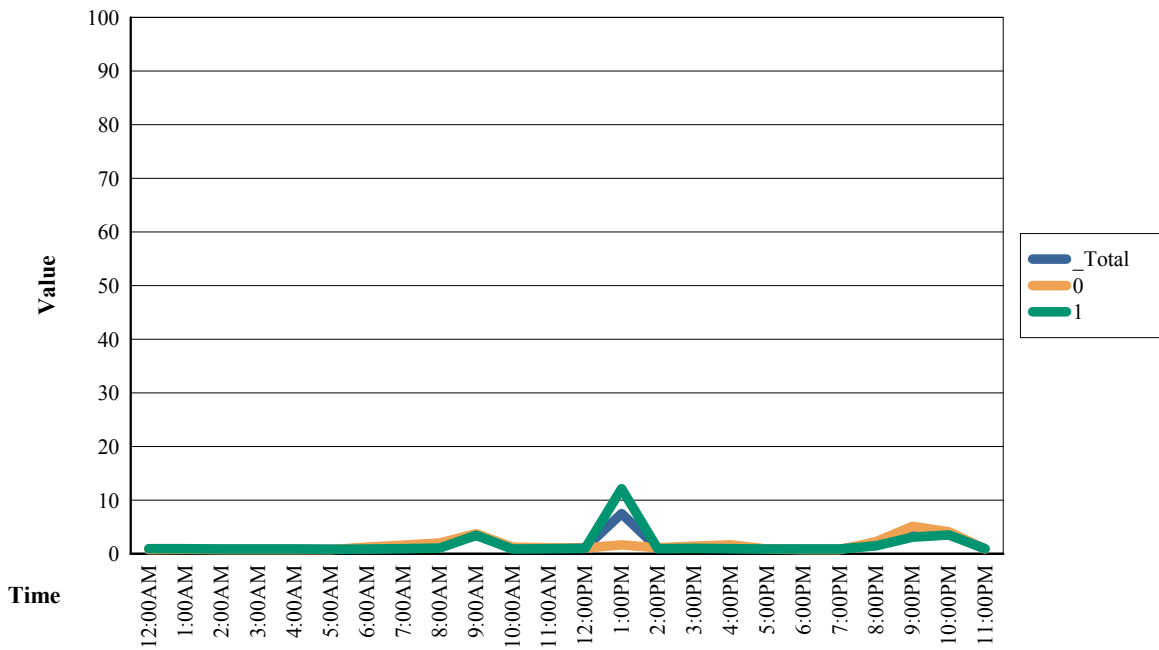

Server Status Report

saturn % Disk Read Time

SAURON % Disk Read Time

Server Status Report

server % Disk Read Time

saturn % Free Space

Server Status Report

SAURON % Free Space

server % Free Space

Server Status Report

saturn % Processor Time

SAURON % Processor Time

Server Status Report

server
% Processor Time