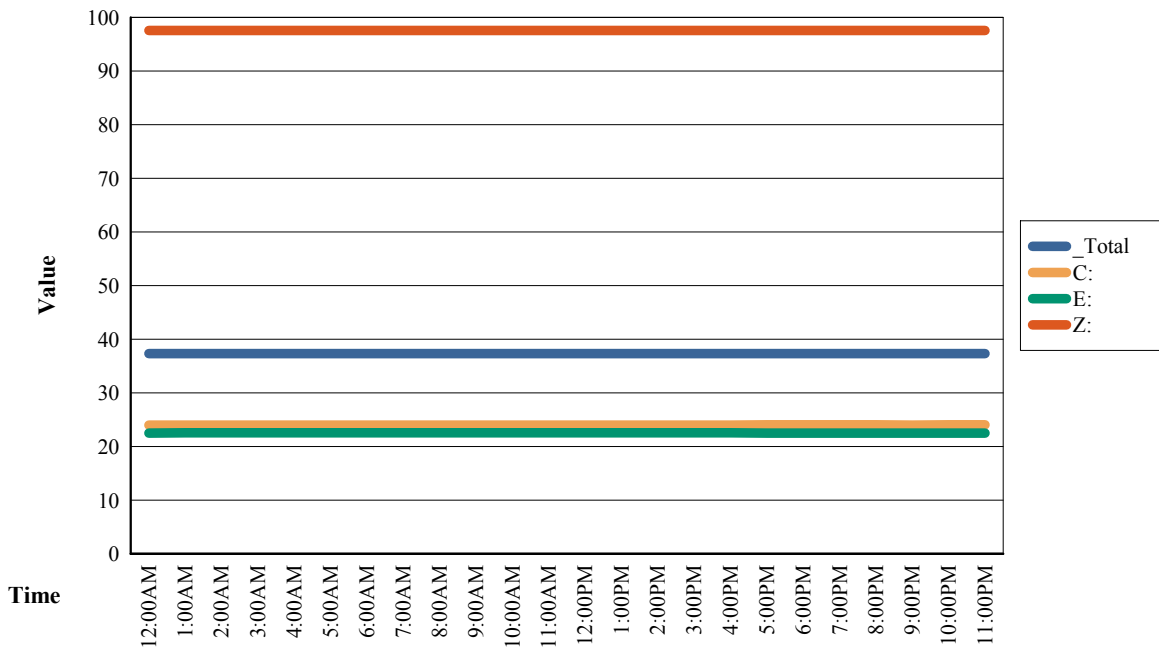

Server Status Report

saturn % Disk Read Time

SAURON % Disk Read Time

Server Status Report

server % Disk Read Time

saturn % Free Space

Server Status Report

SAURON % Free Space

server % Free Space

Server Status Report

saturn % Processor Time

SAURON % Processor Time

Server Status Report

server
% Processor Time