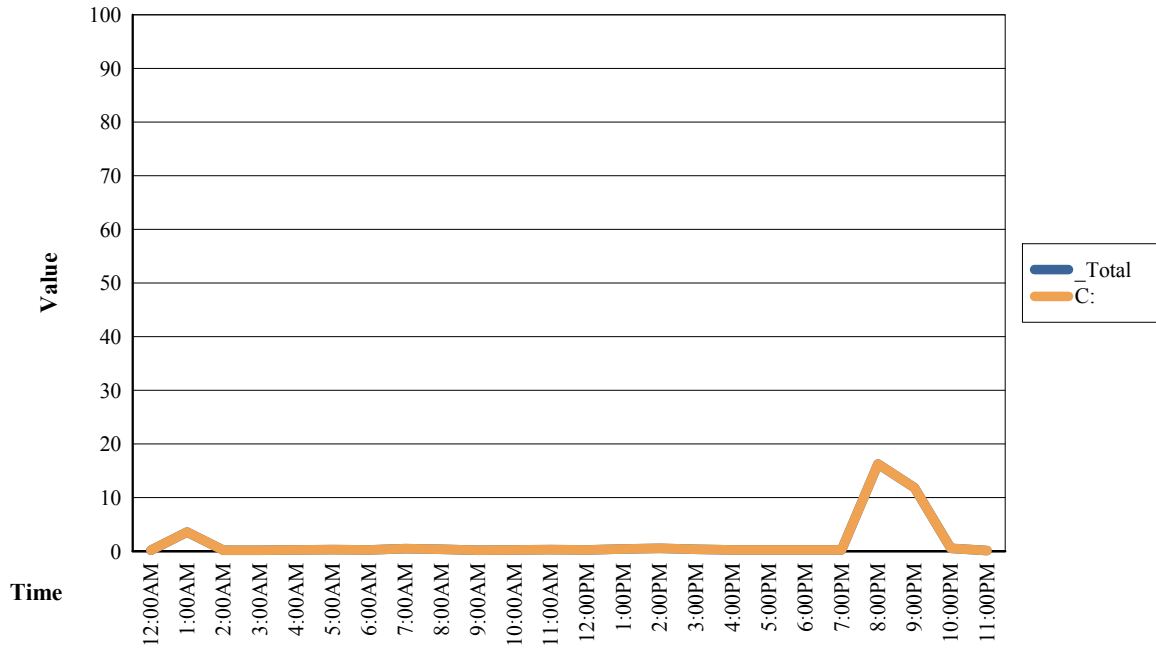

Server Status Report

saturn % Disk Read Time

SAURON % Disk Read Time

Server Status Report

server % Disk Read Time

saturn % Free Space

Server Status Report

SAURON % Free Space

server % Free Space

Server Status Report

saturn % Processor Time

SAURON % Processor Time

Server Status Report

server
% Processor Time