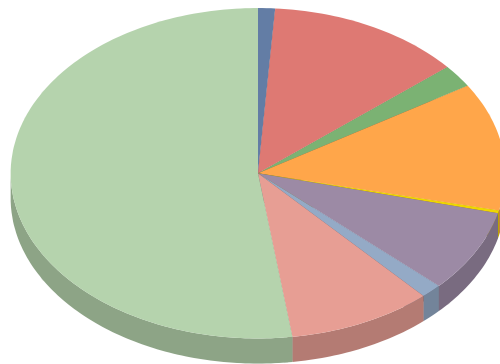

Alert Percentage by Server

Percentage of Events per Log