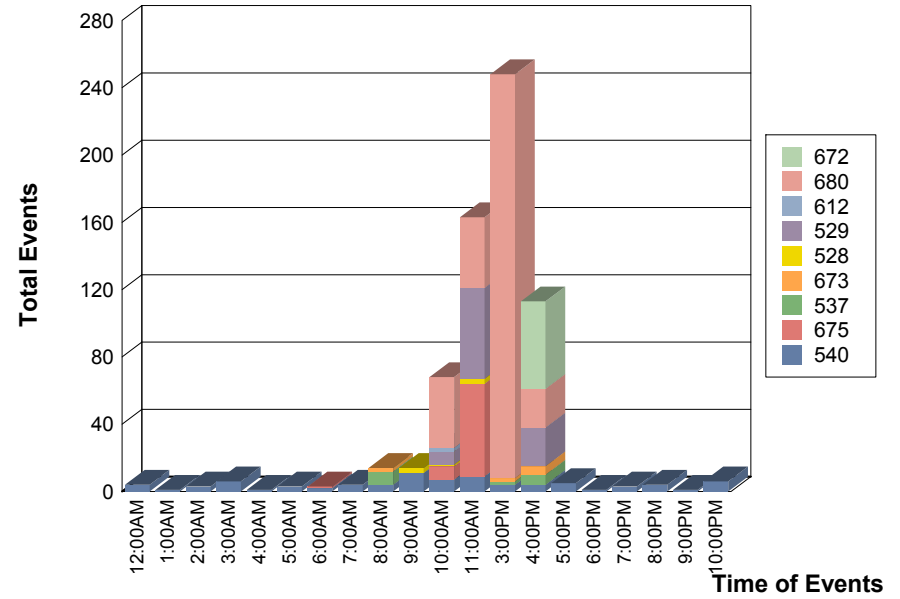

saturn

Alert Percentage by Server

Percentage of Events per ID

Event IDs by Time Period

### Alert Percentage by Server

## Percentage of Events per Log

## Event IDs by Time Period