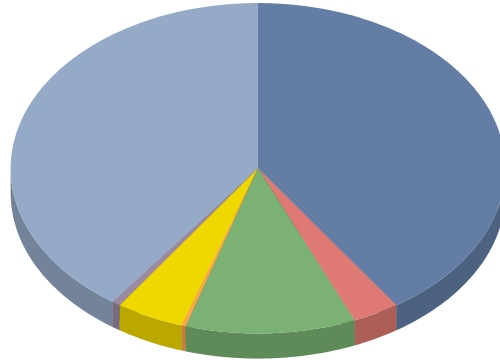

Percentage of Events per Log

Security