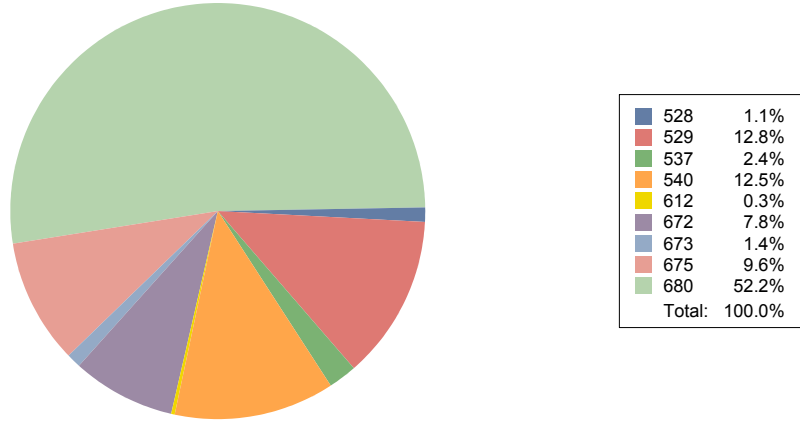

saturn

Alert Percentage by Server

Percentage of Events per ID

Event IDs by Time Period

### Alert Percentage by Server