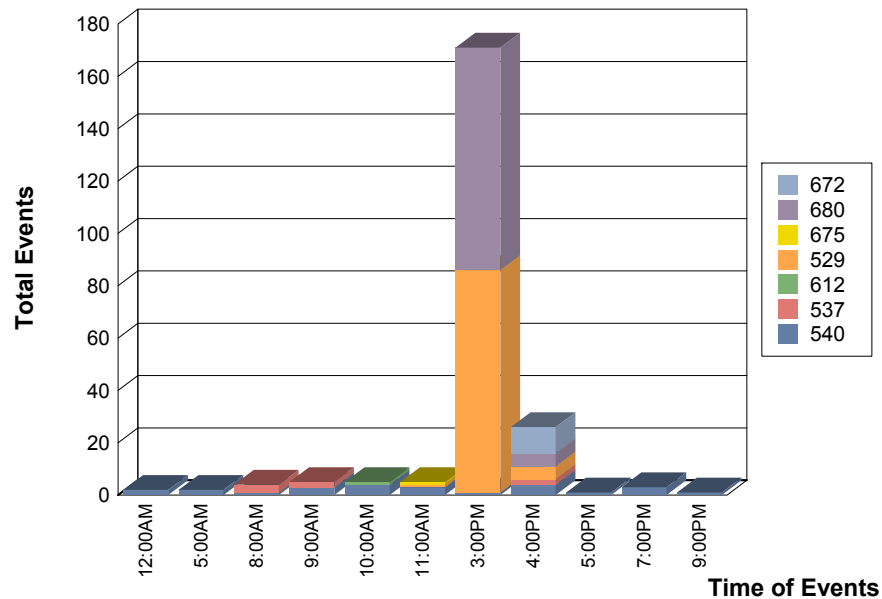

## Percentage of Events per ID

|        |        |
|--------|--------|
| 529    | 40.4%  |
| 537    | 3.1%   |
| 540    | 11.1%  |
| 612    | 0.4%   |
| 672    | 4.4%   |
| 675    | 0.4%   |
| 680    | 40.0%  |
| Total: | 100.0% |

## Event IDs by Time Period